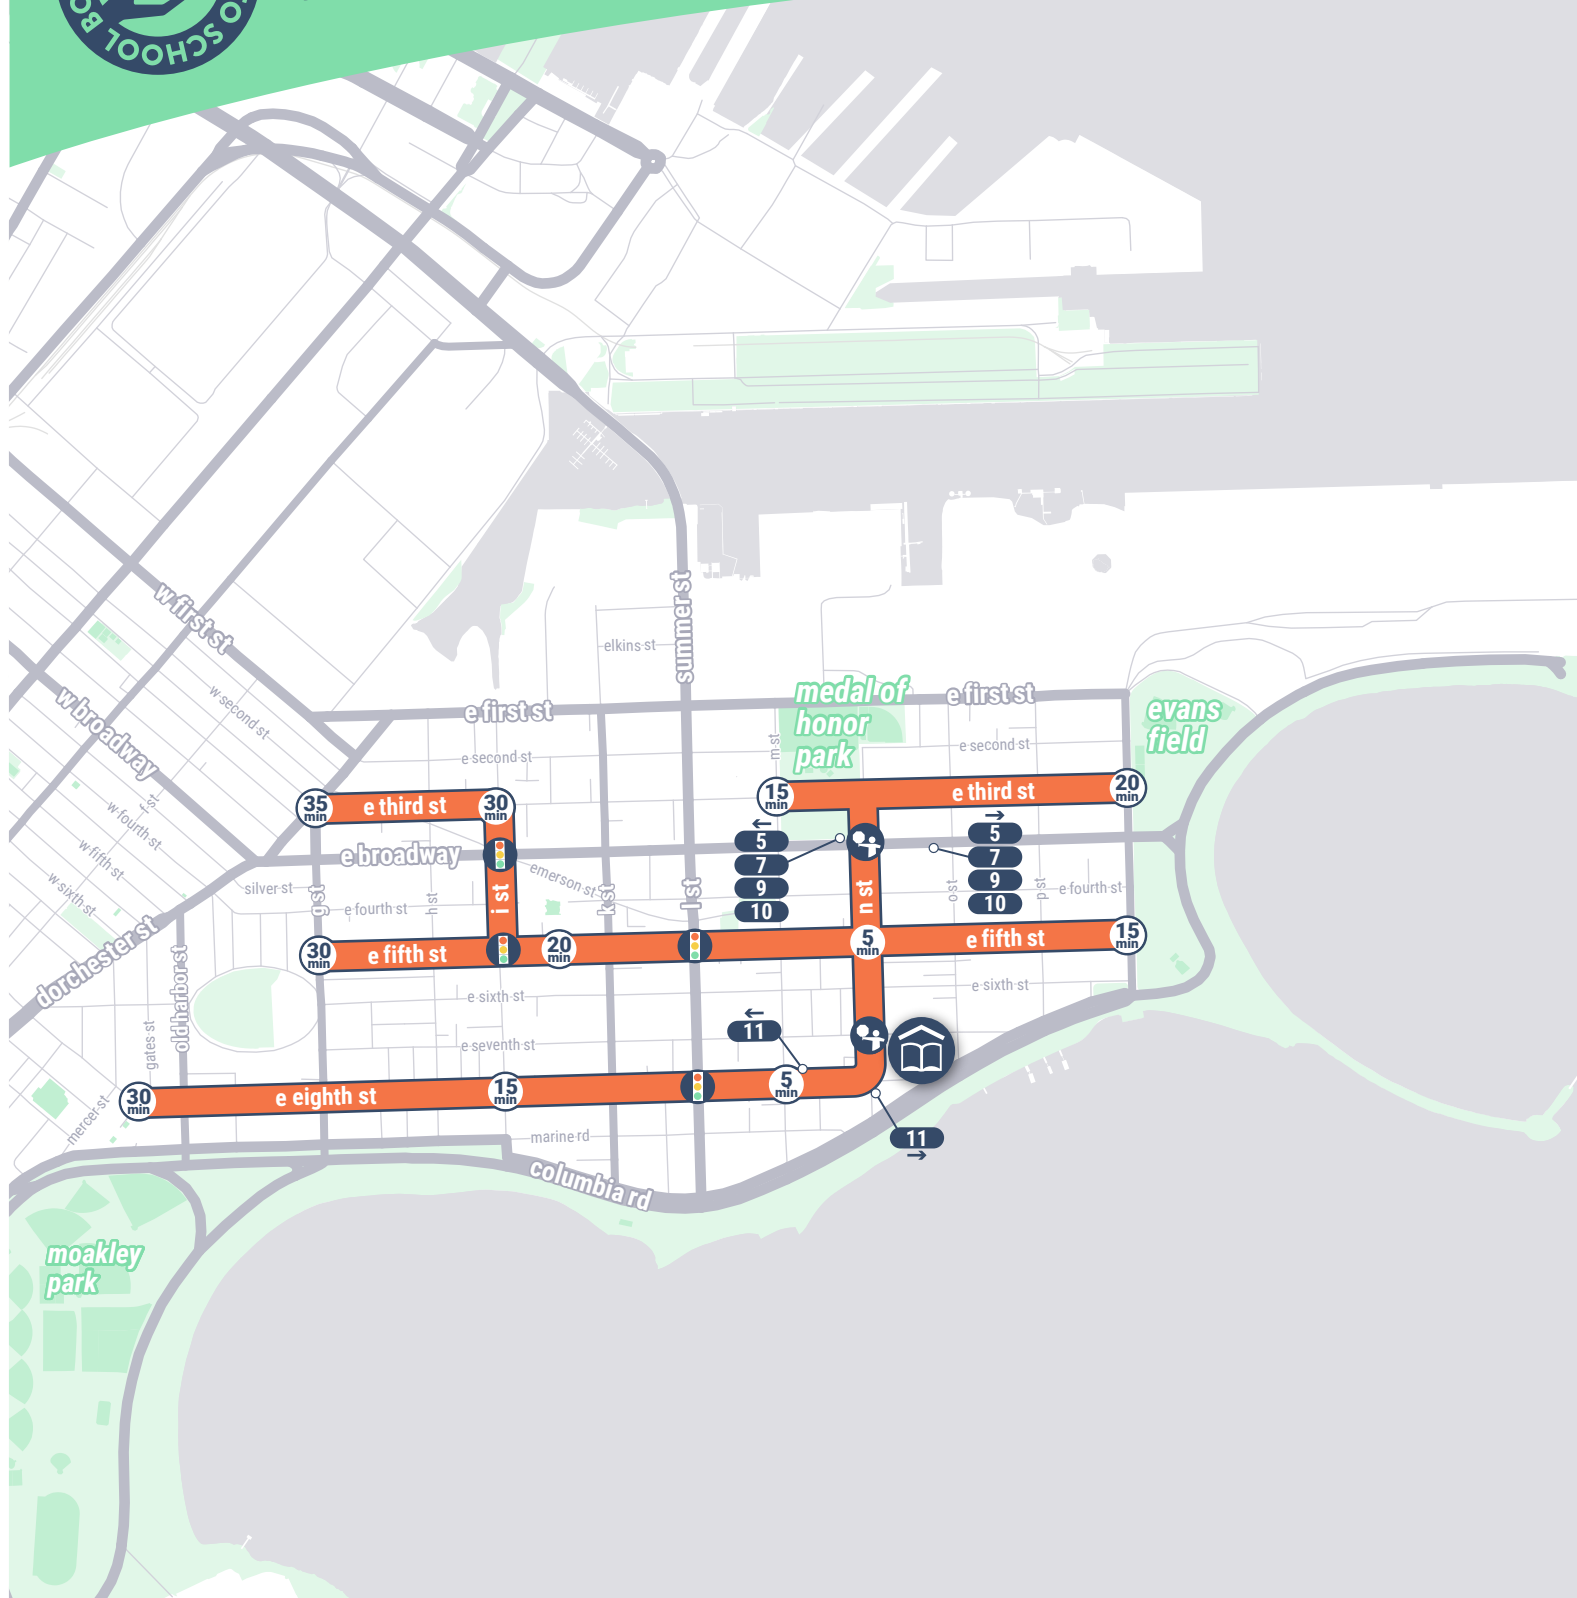

Join the movement

Oliver Hazard Perry K-8 School

preferred walking routes

Boston Public Schools presents these routes as suggestions only. Parents remain responsible for ensuring the safety of their children while walking to and from school.

preferred walking route

street name

minutes to school

30 min

mbta train station

closest mbta bus stop to school

school

crossing guard

crossing signal

use caution!