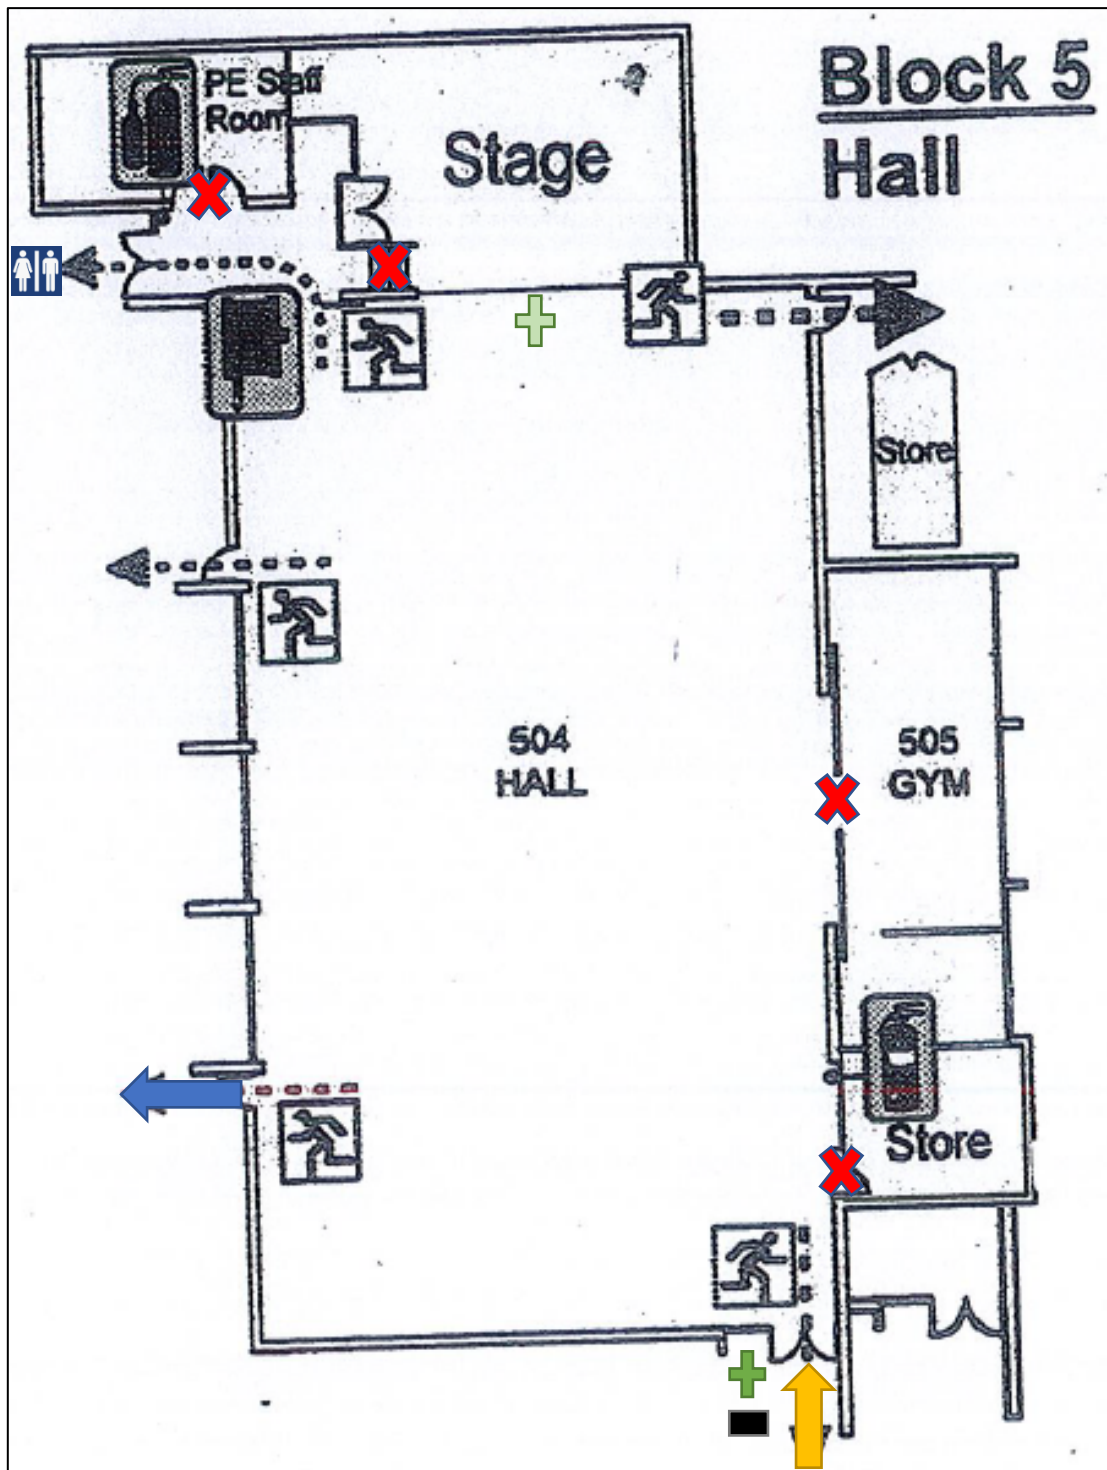

Venue Map – Lumen Christi Catholic College Hall (Pambula Beach Road, Pambula Beach)

	Point of entry		Register / information
	Exit point		Areas closed to players
	Sanitiser prior to entry		Toilets @ Block 4 Lower Ground Floor
	Sanitiser available courtside		