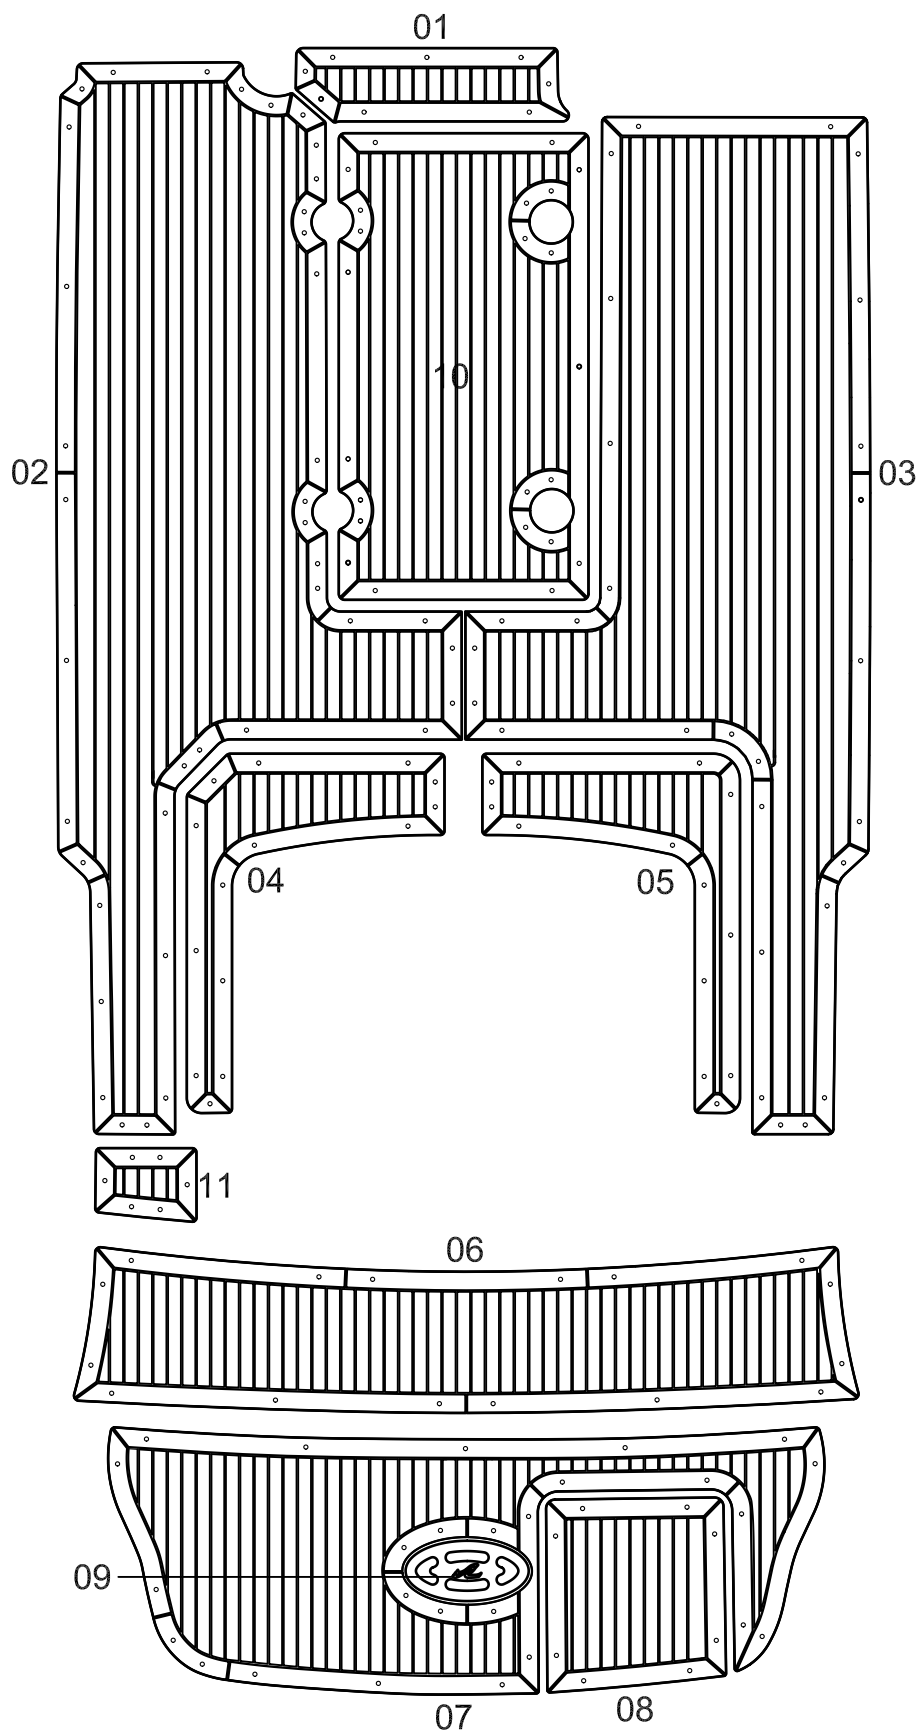

SeaRay 235 Weekender

Model year :
2010

EUDE Model Code :
E23W_2010

Set Divisions :

CP	01 - 05, 10
SP	06 - 09, 11

Legend :

CP : Cockpit
SP : Swim platform

Notes :

R6 upper side
_ Thickness 9mm, except
pc. 11 thk. 11mm
_ NRE

Revision Date
05 January 2011