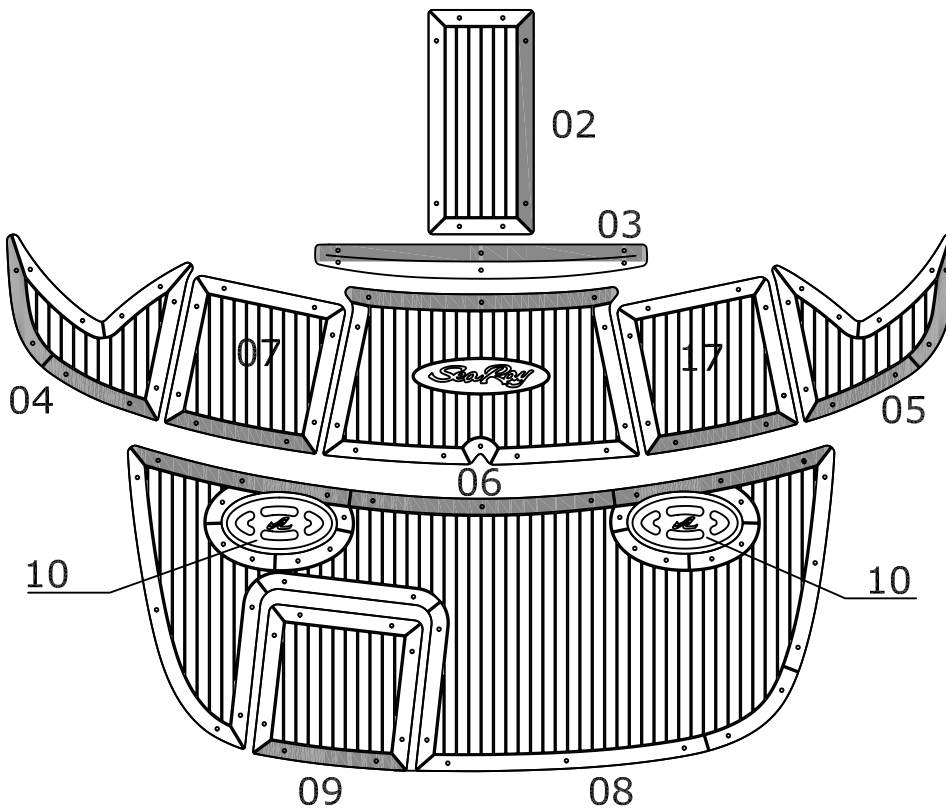

Searay 300 Select EX 'U-seating'

Model E30X	
US	02
AD	03-07,17
SP	08-10
Model year 2008	
Notes :	
US - U-Seating	
AD - Aft Deck	
SP - Swimming Platform	
 double tape	
Revision month October 2007	