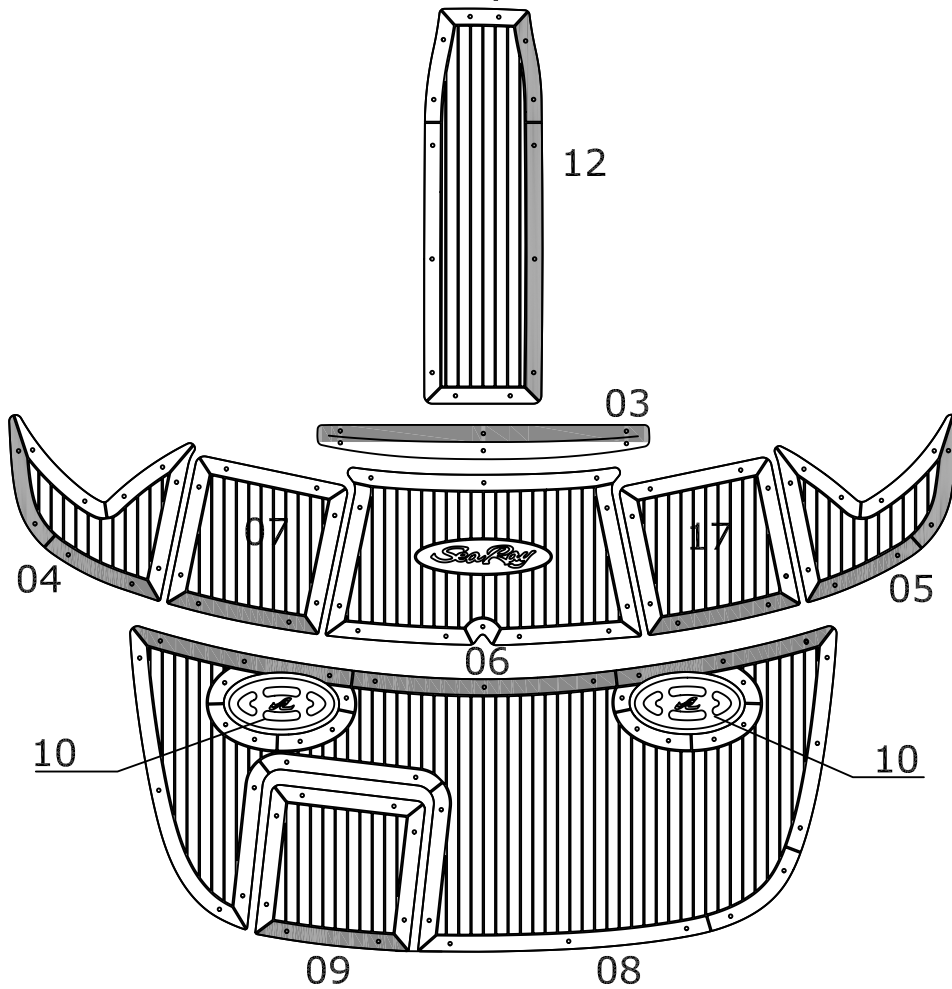

# Searay 300 Select EX 'Sunpad'

Model E30X	
SU	12
AD	03-07,17
SP	08-10
Model year 2008	
Notes :	
SU - Sun Pad	
AD - Aft Deck	
SP - Swimming Platform	
<div style="display: flex; align-items: center;"> <div style="width: 15px; height: 10px; background-color: gray; margin-right: 5px;"></div>             double tape         </div>	
Revision month October 2007	