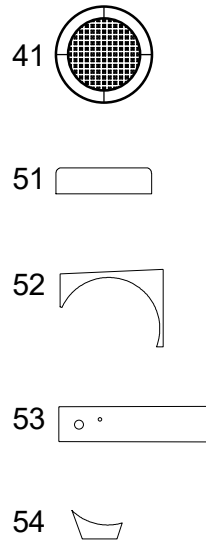

# SeaRay 470 Sundancer

Model year :  
2010

EUDE Model Code :  
E47D\_2009

Set Divisions :

CP	01 - 02	2025623
AD	04 - 08	2025624
SP	10 - 13, 20	2025622
PS	21	1978991
FD	14 - 19	2025625
FS	03	2030950

Legend :

CP - Upper Cockpit / Cockpit  
AD - Lower Cockpit / Aft Deck  
SP - Swim Platform  
PS - Passerelle Step  
FD - Walkway  
FS - Helm Footrest

Notes :

□ Upper R6

■ Chamfer 45° bottom side

■ Upper R3

Pcs 41, 51 - 54 follow detail drawing