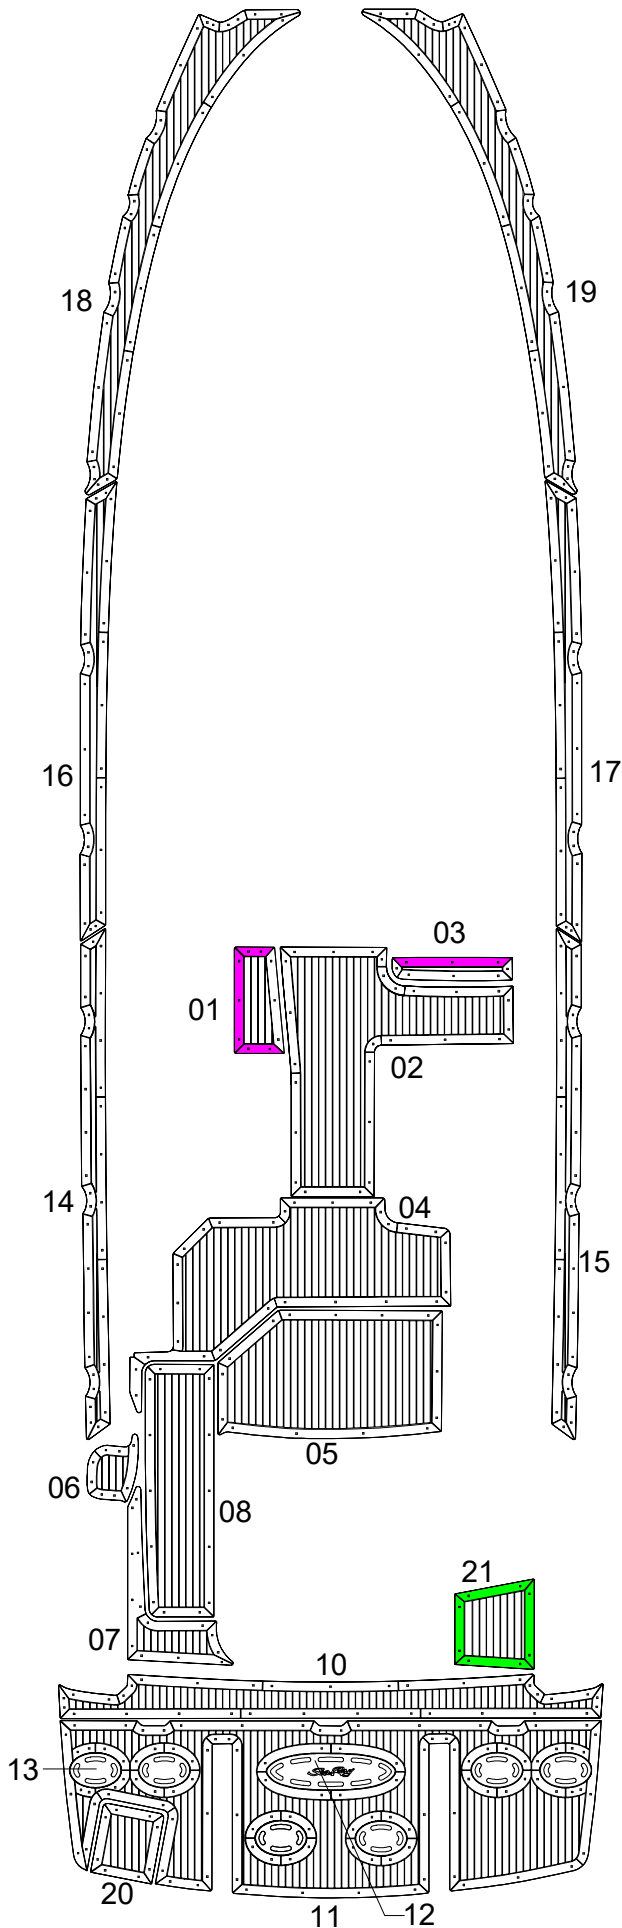

# SeaRay 470 Sundancer

Model year :  
2010

EUDE Model Code :  
E47D\_2009

Set Divisions :

CP	01 - 02	2025623
AD	04 - 08	2025624
SP	10 - 13, 20	2025622
PS	21	1978991
FD	14 - 19	2025625
FS	03	2030950

Legend :

CP - Upper Cockpit / Cockpit  
AD - Lower Cockpit / Aft Deck  
SP - Swim Platform  
PS - Passerelle Step  
FD - Walkway  
FS - Helm Footrest

Notes :

□ Upper R6

■ Chamfer 45° bottom side

■ Upper R3

Pcs 41, 51 - 54 follow detail drawing