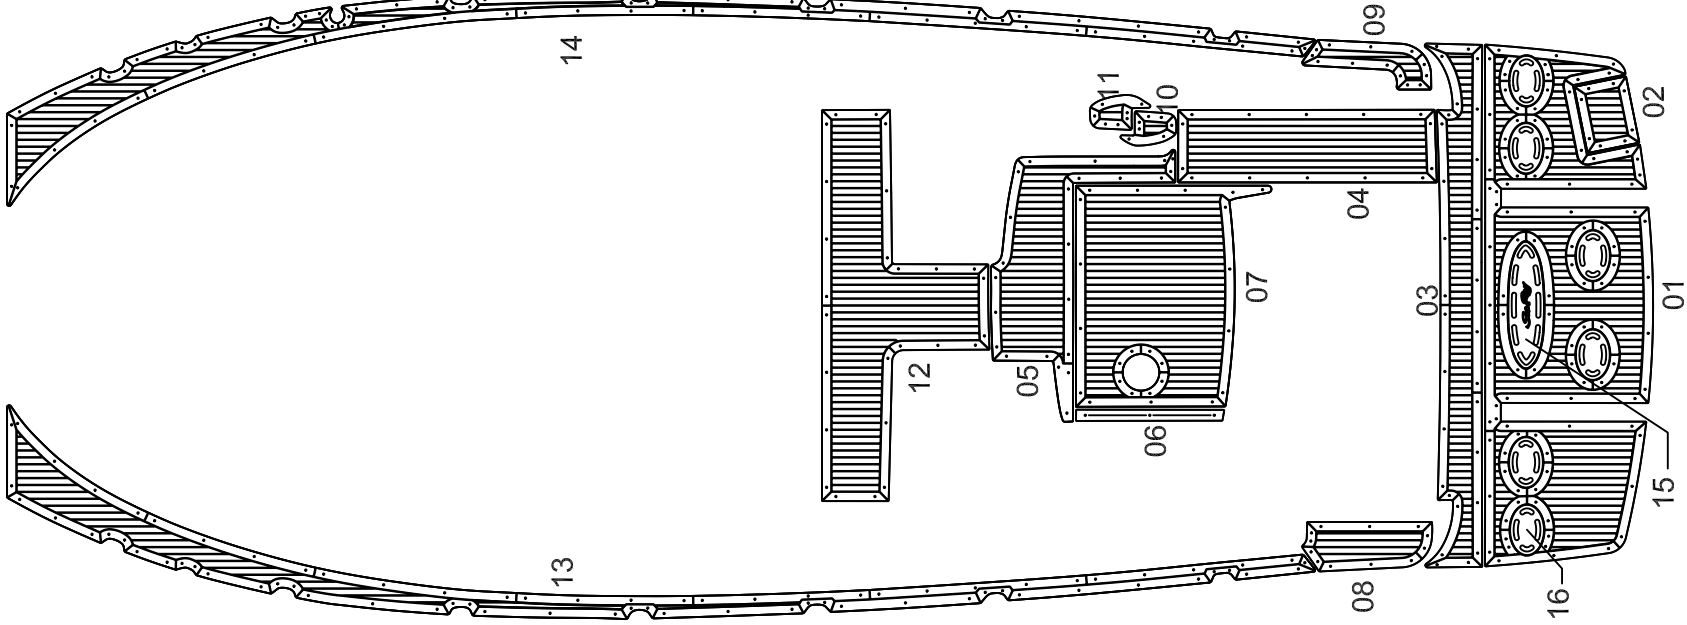

SeaRay 450 Sundancer

Model year :
2010

EUDE Model Code :
E45D_2010

Set Divisions :

FD	08-09, 13-14
CP	04-07, 10-11
UC	12
SP	01-03, 15-16

Legend :

FD - Fore Deck
CP - Cockpit
UC - Upper Cockpit
SP - Swim Platform