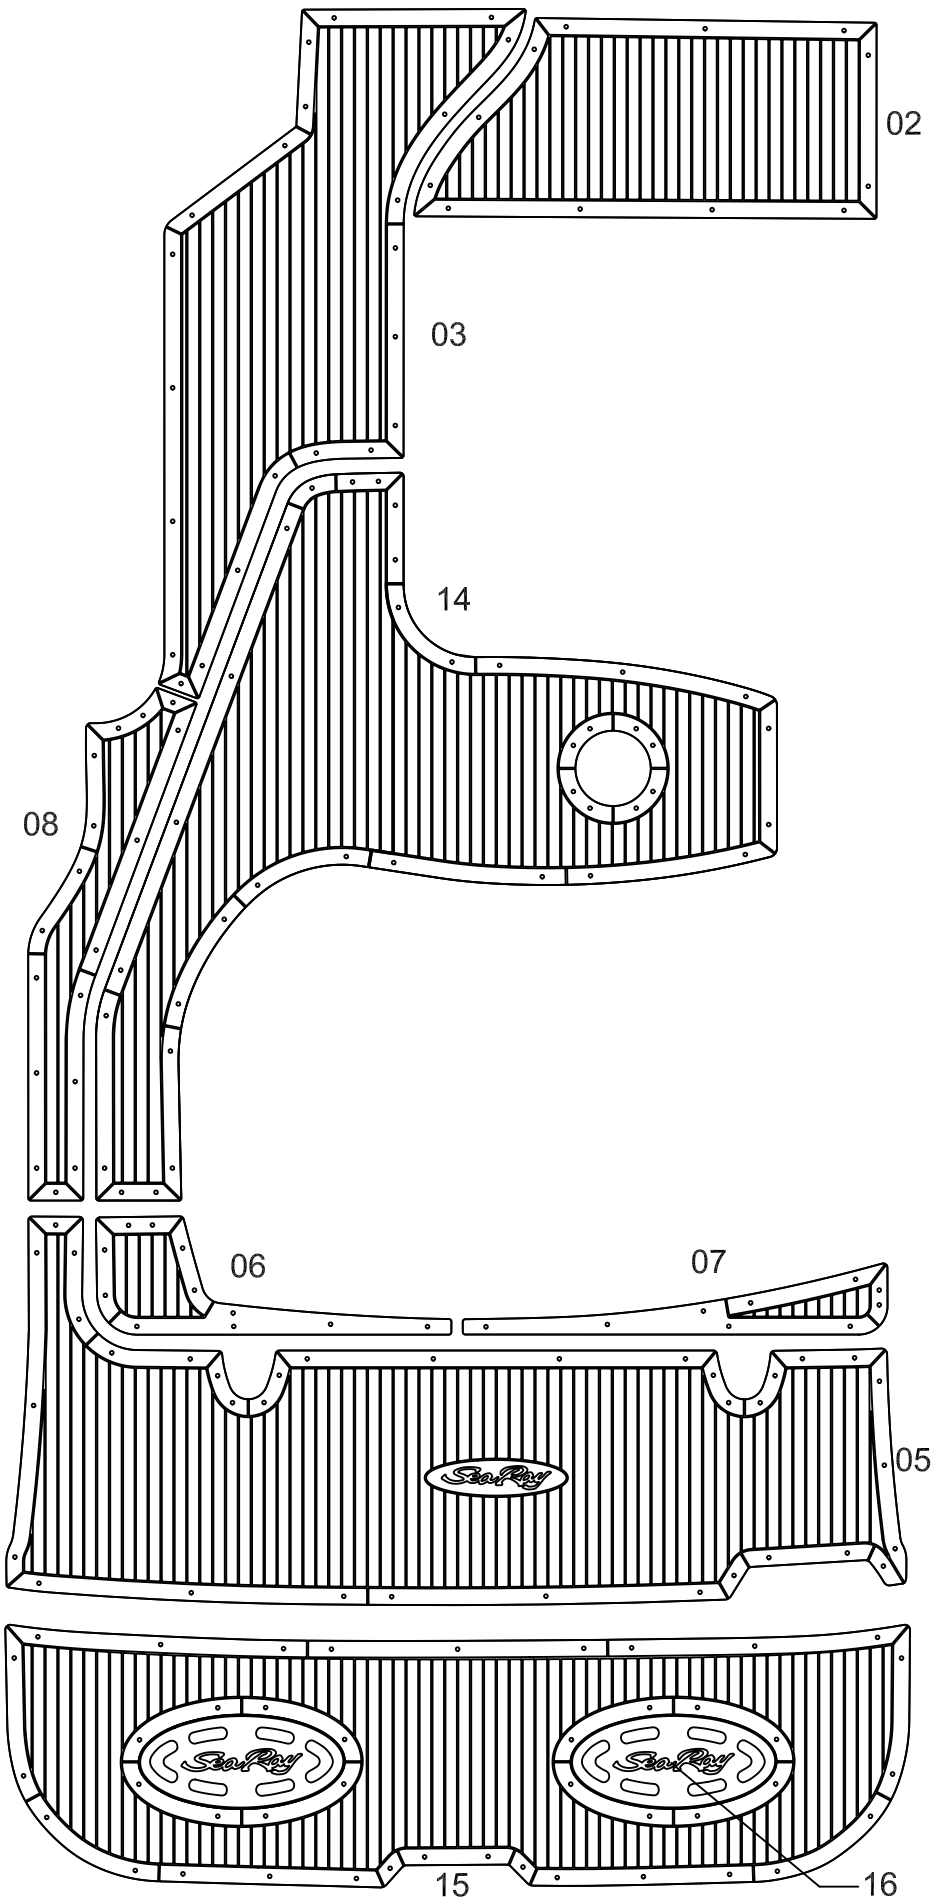

SeaRay 330 Sundancer

Model year :
2010

EUDE Model Code :
E31D_2008

Set Divisions :

CP	02, 03, 08, 14
SP	05 - 07
SX	15, 16

Legend :

CP - Cockpit

SP - Swim platform

SX - Extended Swim platform

Notes :

All in 9mm thick, except pcs 16

Frame/slat width : 45/31

Upper R6 all around

NRE, except pcs 16

No tape

Pc 16 in 25mm thick, caulked-in,
3 layer laminated, no NRE