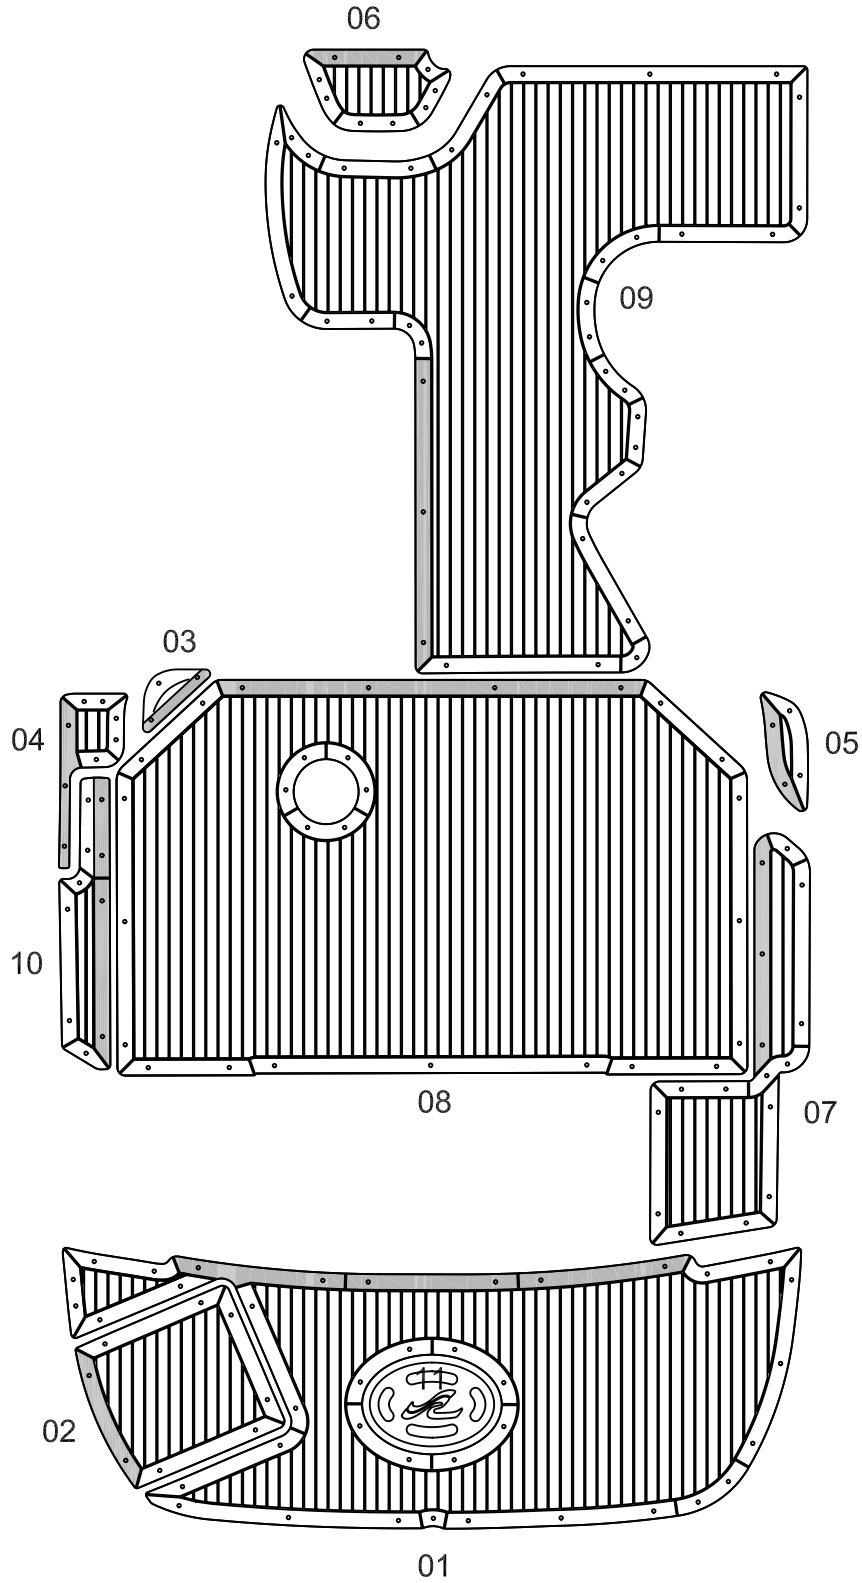

Searay 280 Sundancer

Model	
E28D	
CP	03-10 01,02,11
Model year	
2008	
Notes :	
SP - Swimming Platform	
 double tape	
Revision month	
February 2008	