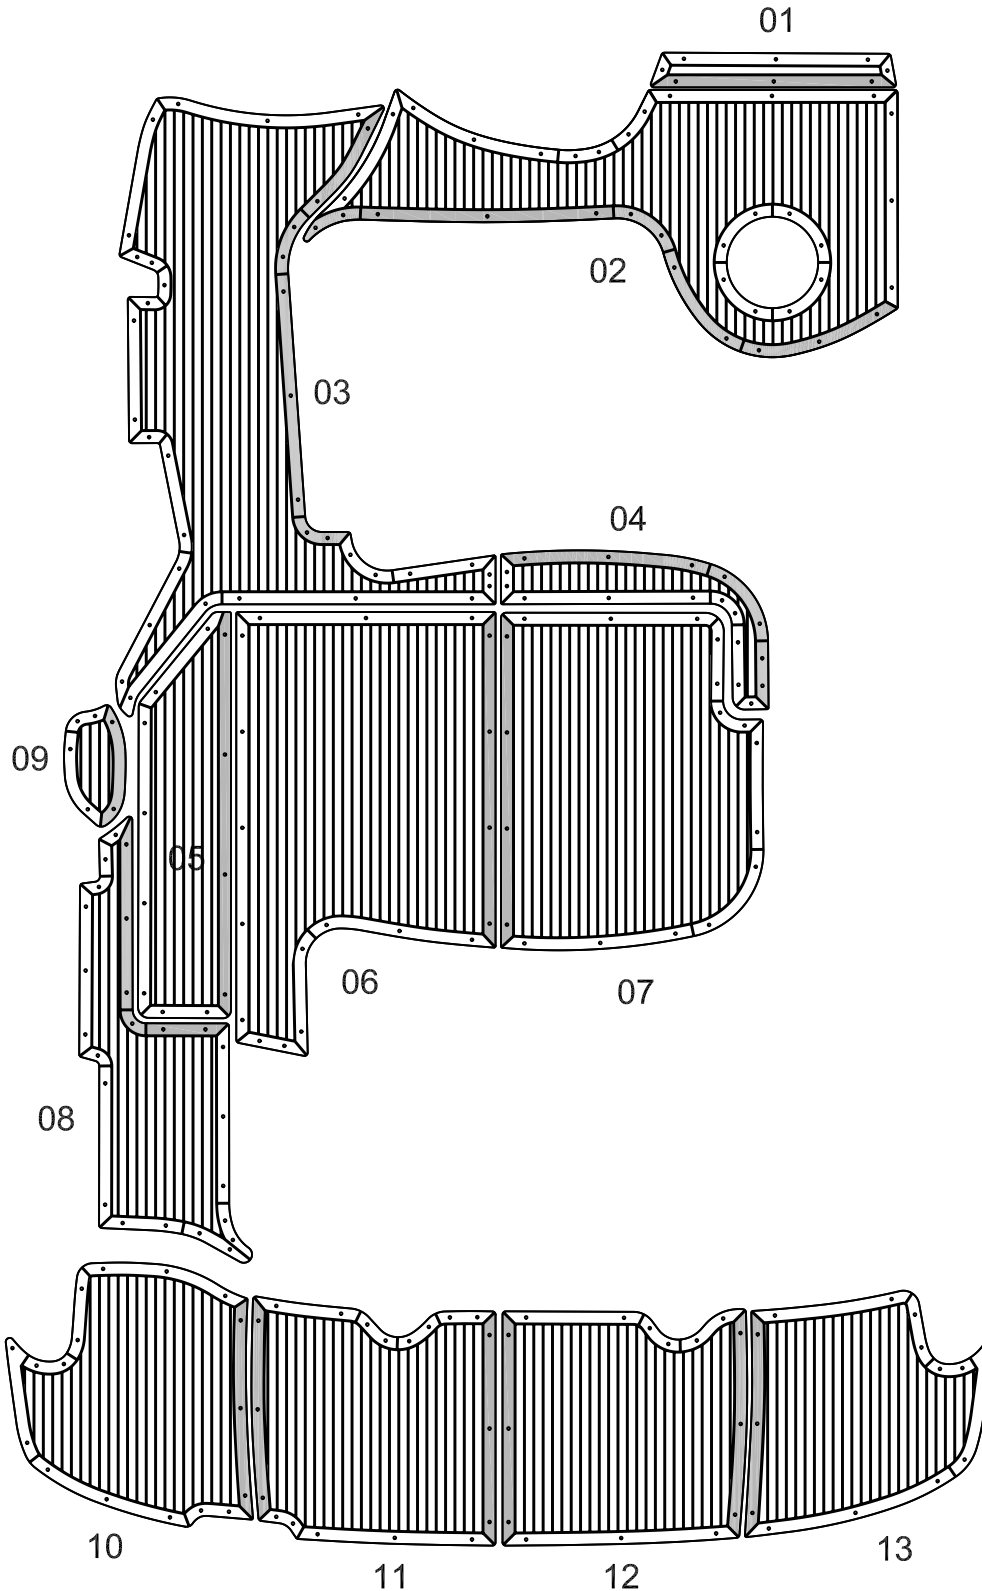

# SeaRay 44 Sundancer

Model year :  
2008

EUDE Model Code :  
E44D\_2008

Set Division :

CP	01 - 09
SP	10 - 13

Legend :  
CP - Cockpit  
SP - Swim platform

Notes :

Revision Date :  
28 July 2008