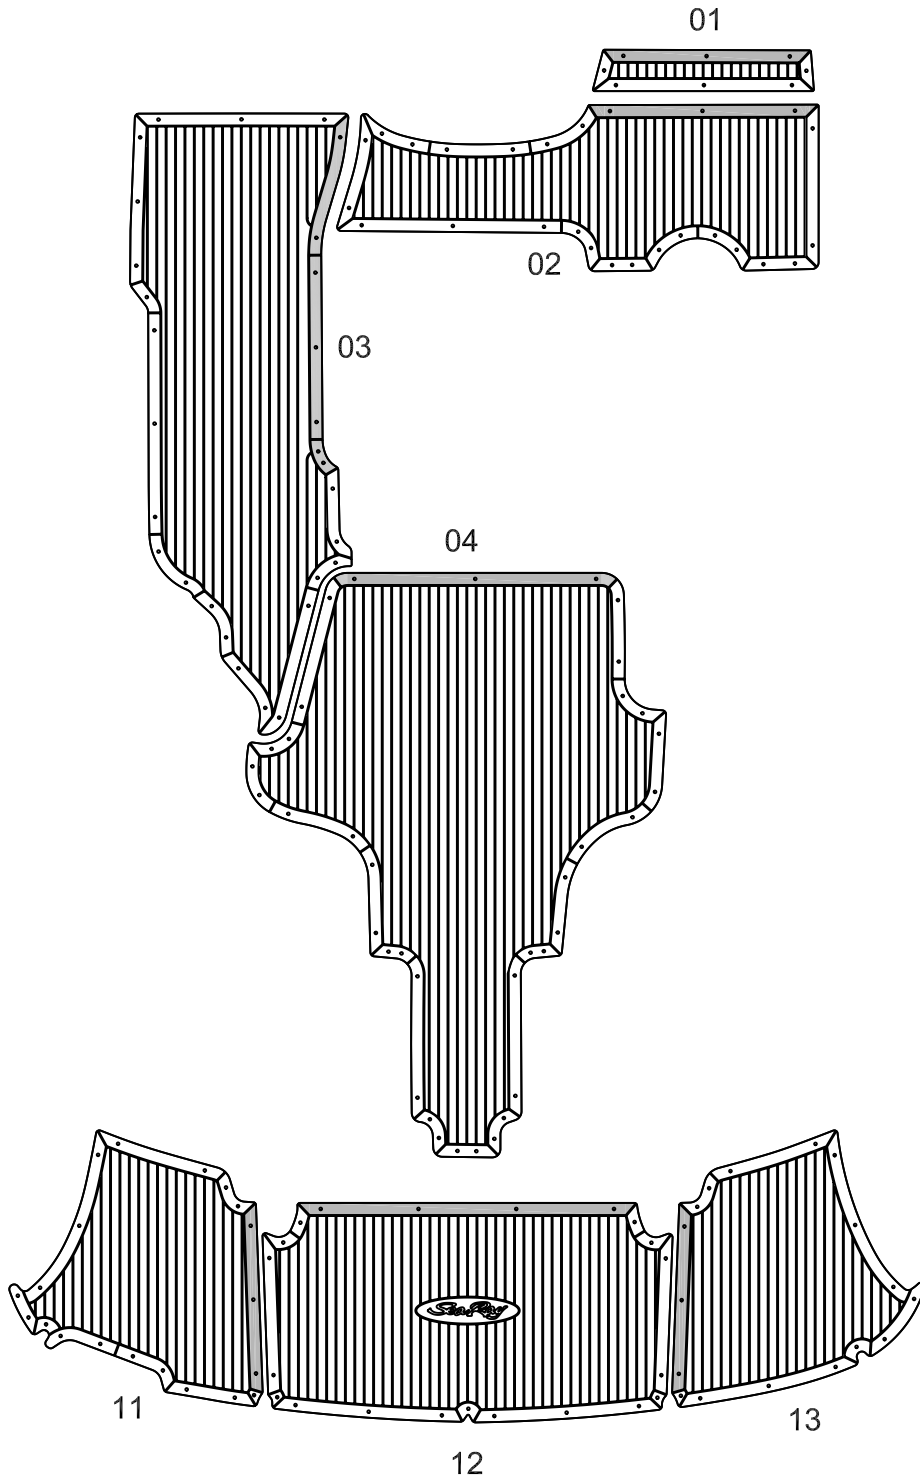

Searay 38 Sundancer

Model	
E38D	
CP	01 - 04
SP	11 - 13
Model year	
2008	
Notes :	
CP - Cockpit	
SP - Swimming Platform	
	
Revision month	
July 2008	