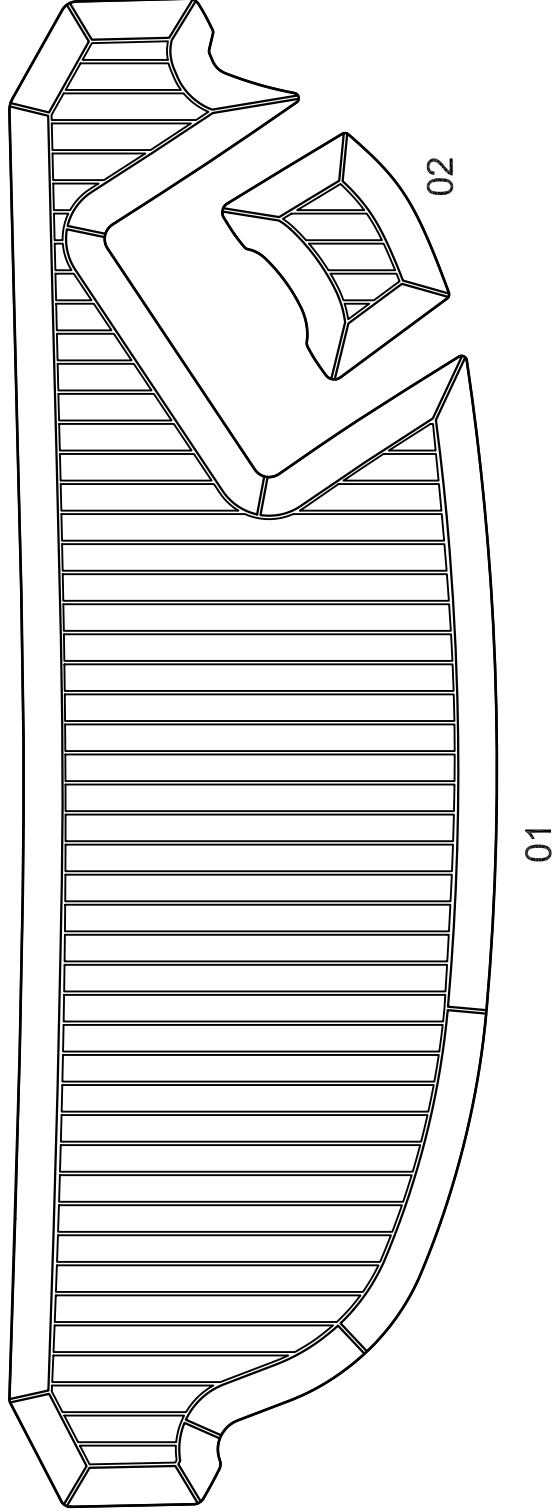

# Stingray 205 CS

Model year :  
2009

EUDE Model Code :  
S205

Set Divisions :

SP 01 - 02

Legend :  
SP - Swim Platform

Notes :

Revision date  
10 January 2011