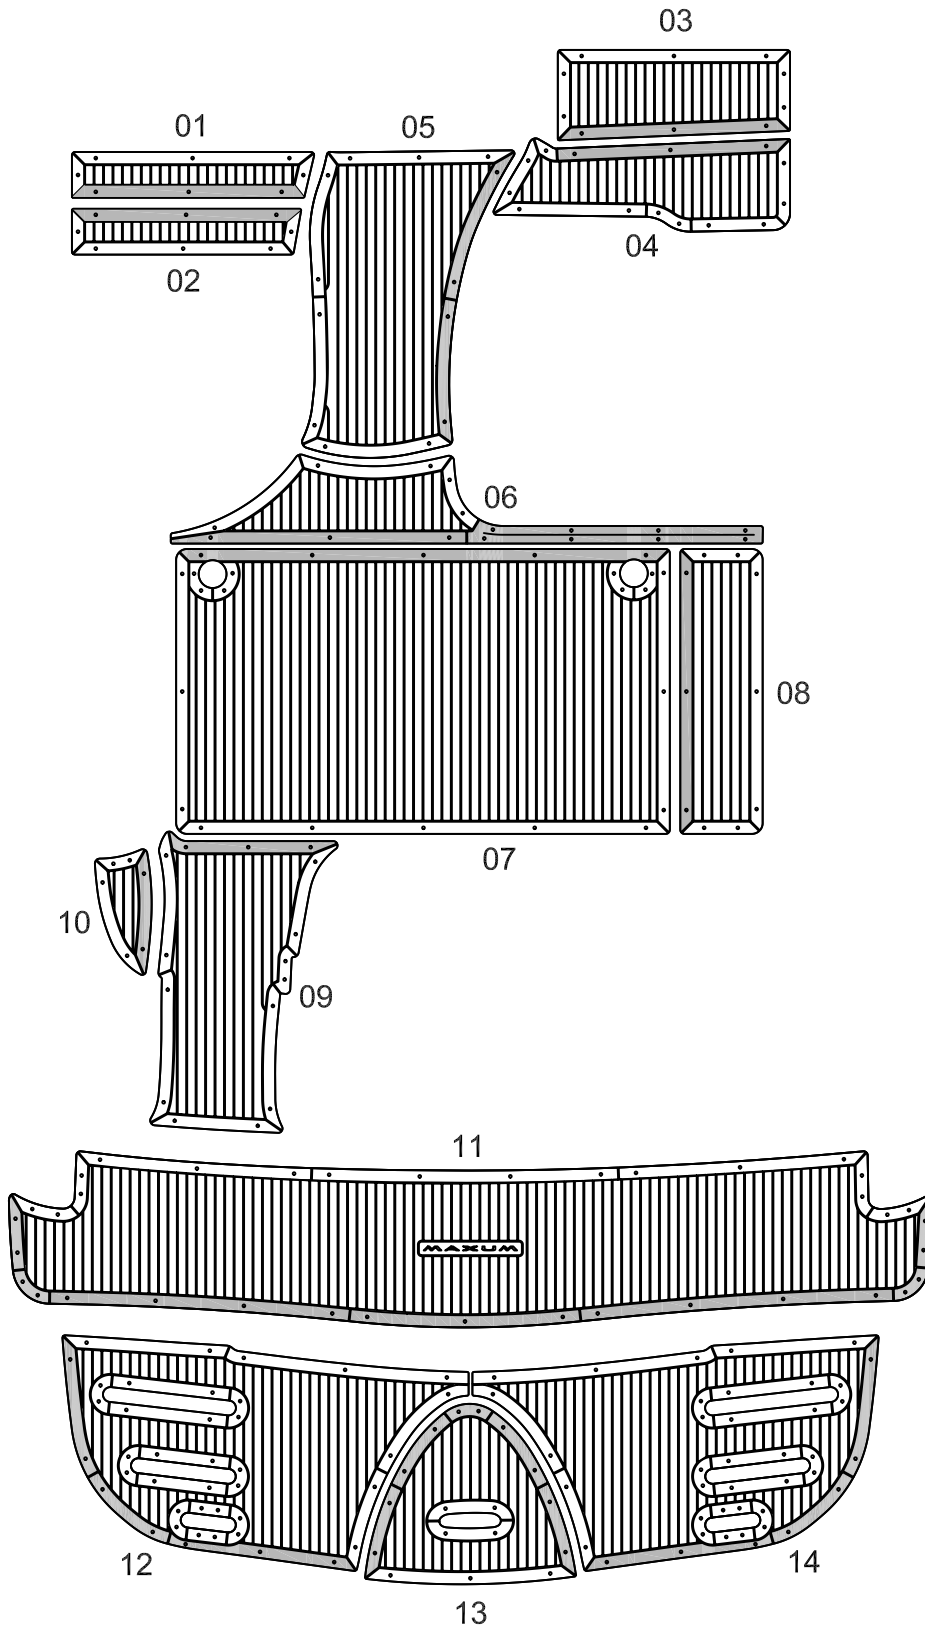

Maxum 3700 SY

Model year :

-

EUDE Model Code :

X37Y

Set Divisions :

CP	01 - 10
AD	11
SP	12 - 14

Legend :

CP - Cockpit
 AD - Aft Deck
 SP - Swim Platform

Notes :

 double tape

Revision Date :

26 March 2008