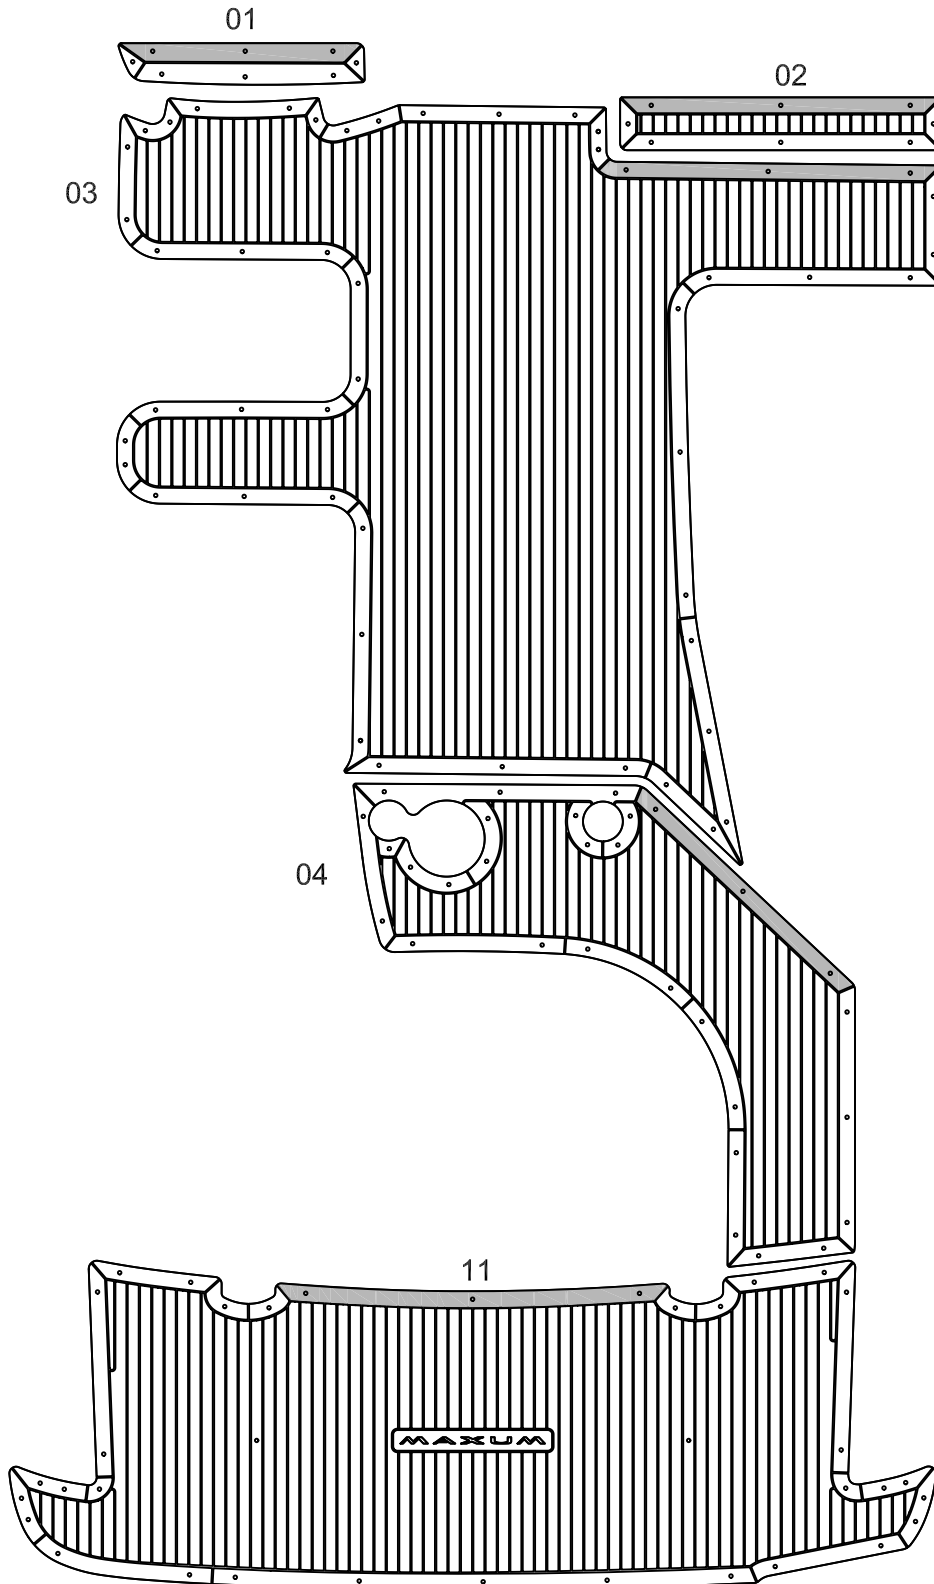

# Maxum 2900 SE

Model year :

-

EUDE Model Code :

X29E

Set Divisions :

CP 01 - 04

SP 11

Legend :

CP - Cockpit

SP - Swimming Platform

Notes :

■ double tape

Revision Date

06 March 2009