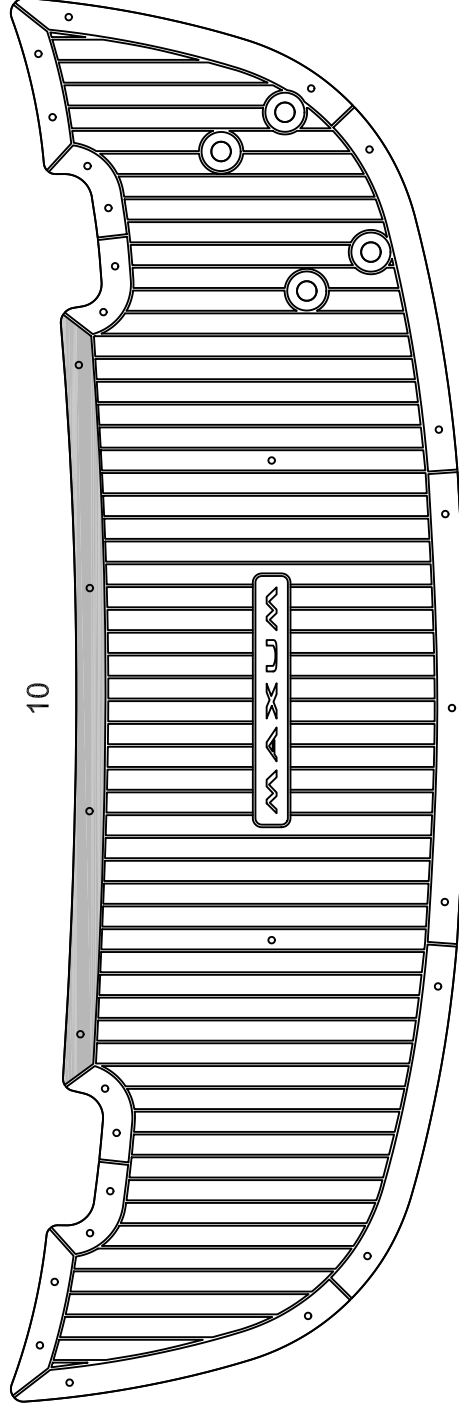

Maxum 1900 SR3

Model year :
-

EUDE Model Code :
X19R

Set Divisions :

SP 10

Legend :
SP - Swim Platform

Notes :

Revision date
14 April 2008