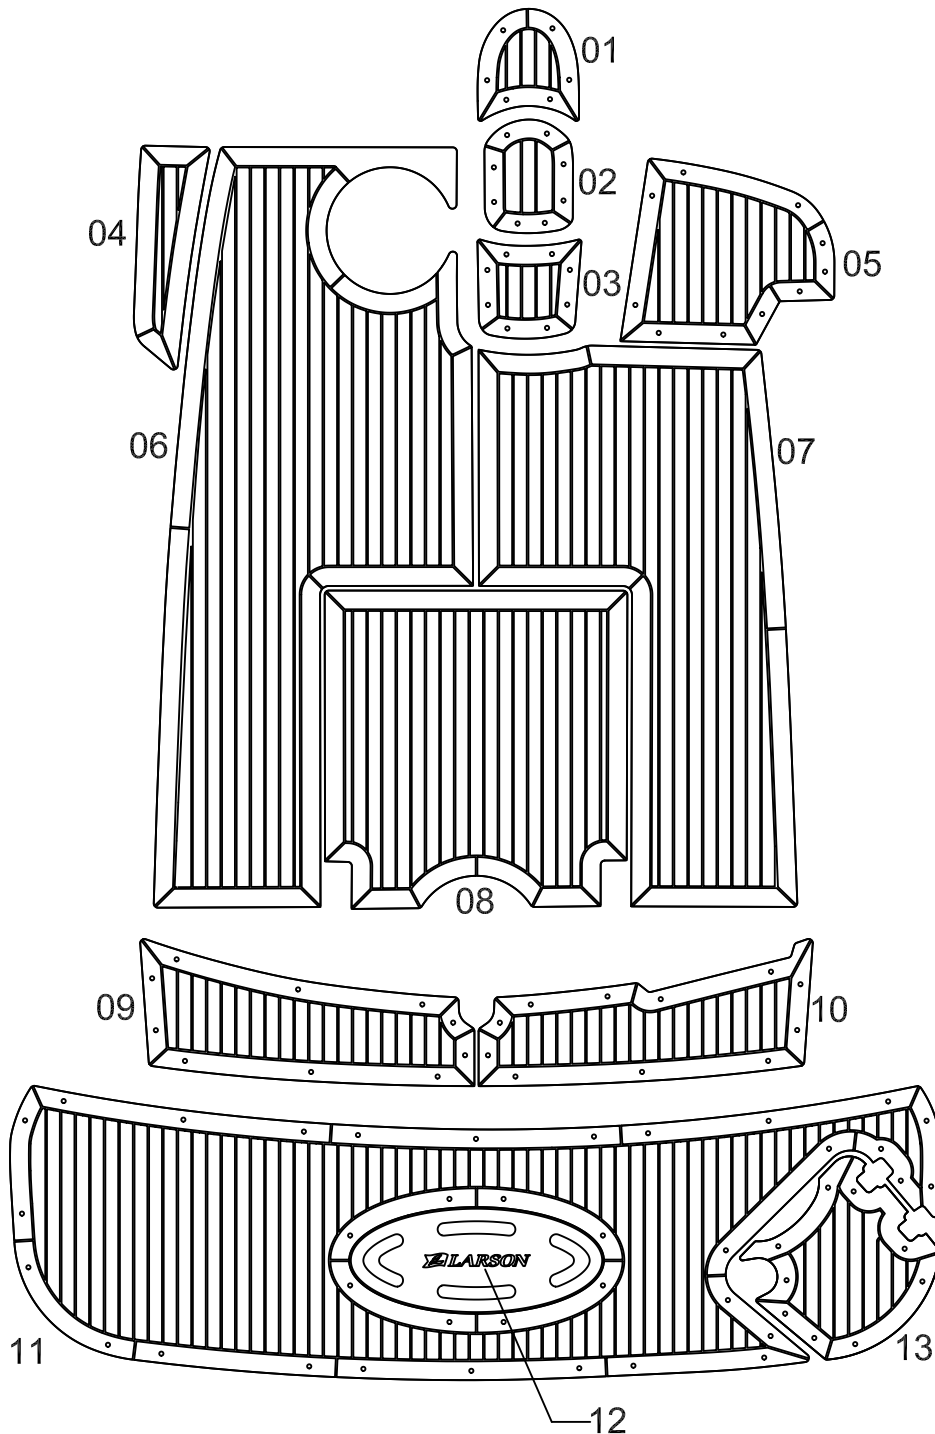

# Larson 216 Senza

Model year :  
2012

EUDE Model Code :  
N216

Set Division :

CP	01 - 08
AD	09, 10
SP	11 - 13

Legend :

CP : Cockpit  
AD : Aft Deck  
SP : Swim Platform

Notes :

Thickness 9mm, except pc 12  
Pc 12 18mm thick + 1mm NRE  
Frame/slat : 45/31  
Upper R6 all pcs  
NRE  
No tape  
No holes on pcs 04, 06 - 08,  
others with holes

Revision Date :  
03 February 2012