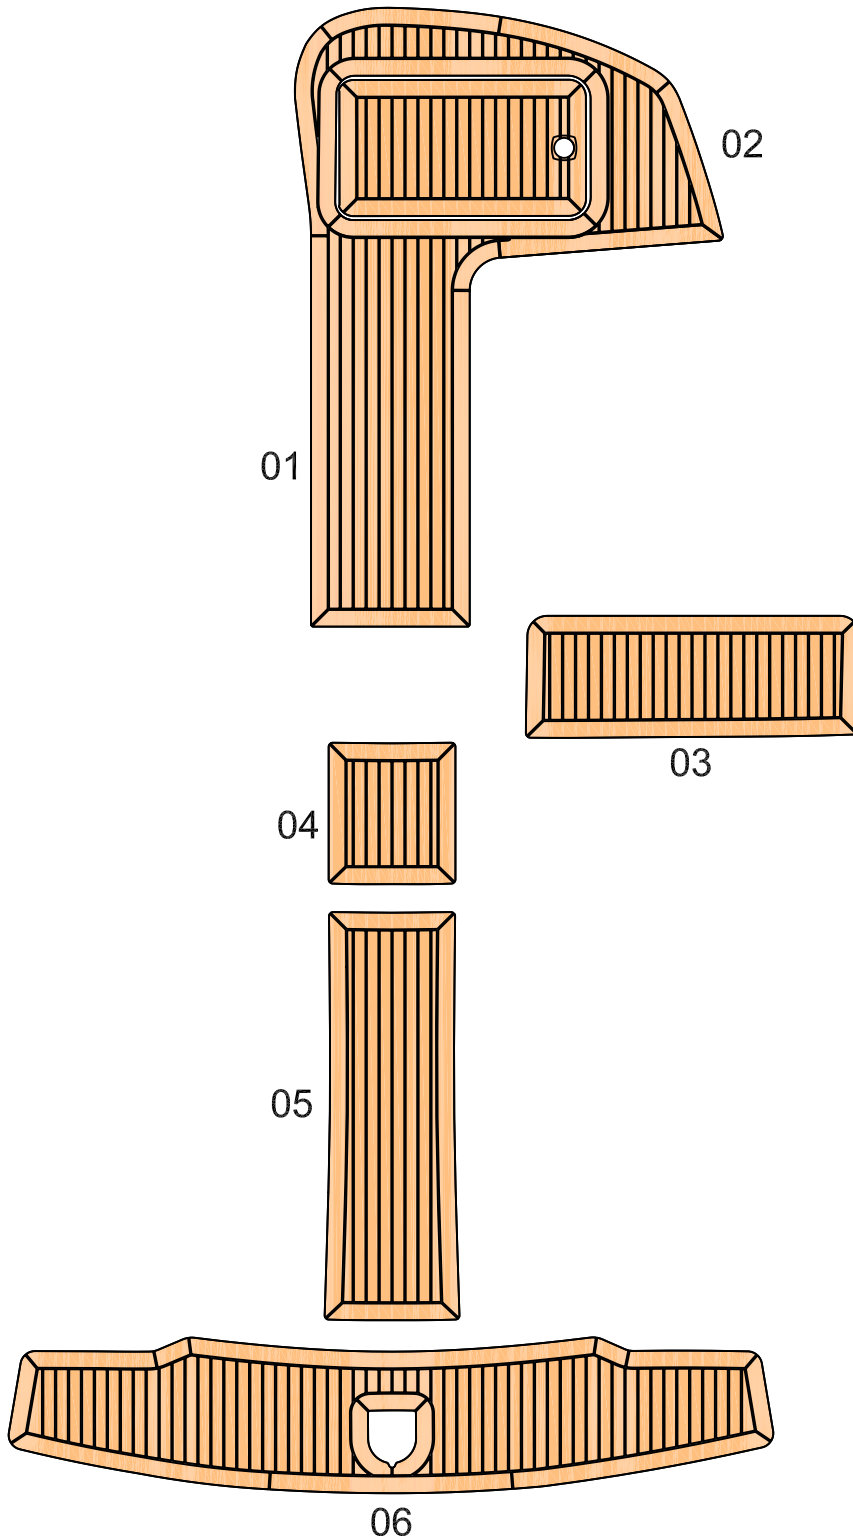

Cobalt 296

Model year :

-

EUDE Model Code :

B296

Set Divisions :

CP 01 - 03

WT 04, 05

SP 06

Legend :

CP - Cockpit

WT - Walkthrough

SP - Swim Platform

Notes :

Revision Month

08 November 2011