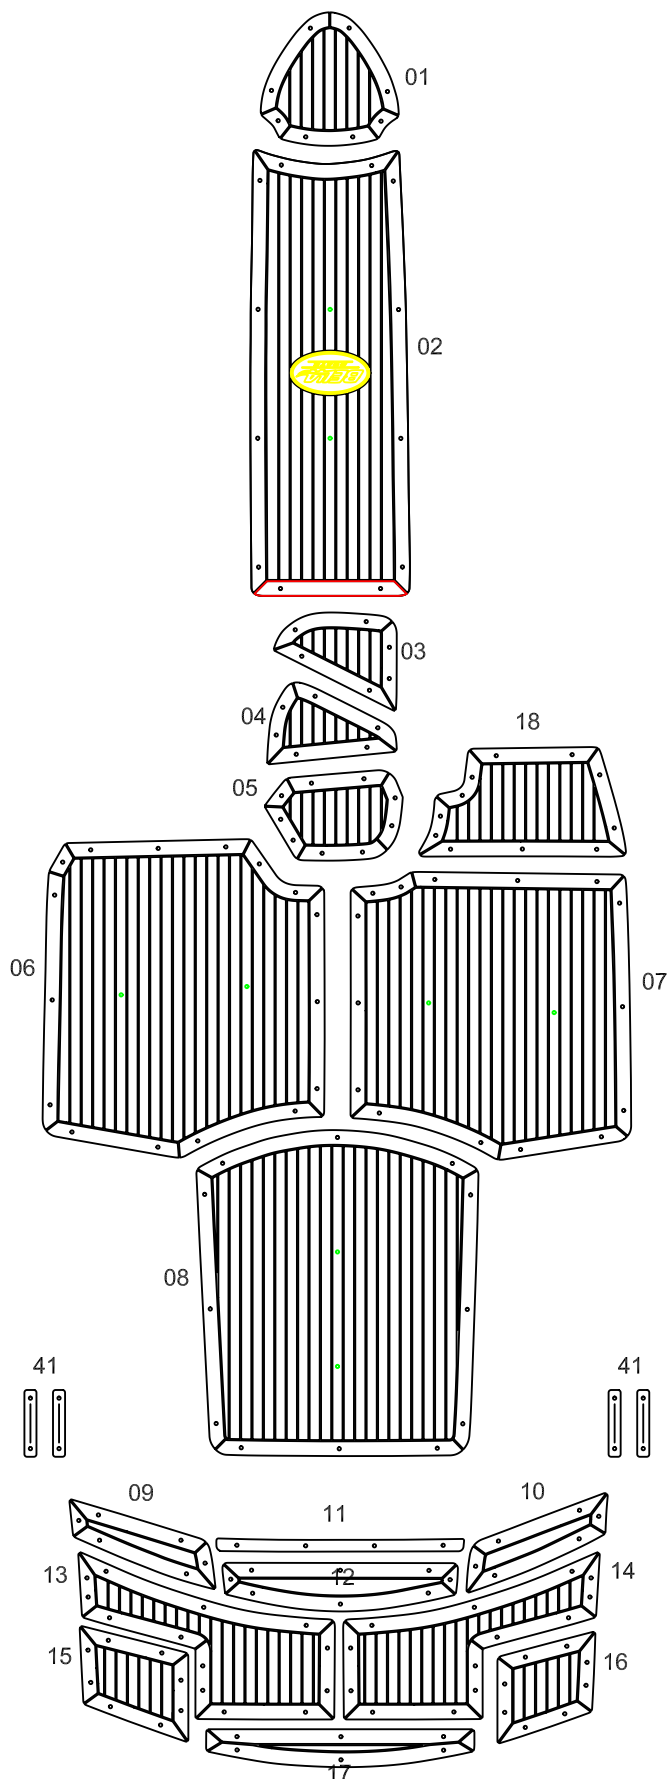

# Bella 640 DC

Model  
B64D

FD	01-02
CP	03-08,41
AD	09-17

Model year  
2005

Notes :  
FD - Fore Deck  
CP - Cockpit  
AD - Aft Deck

Revision month  
September 2005