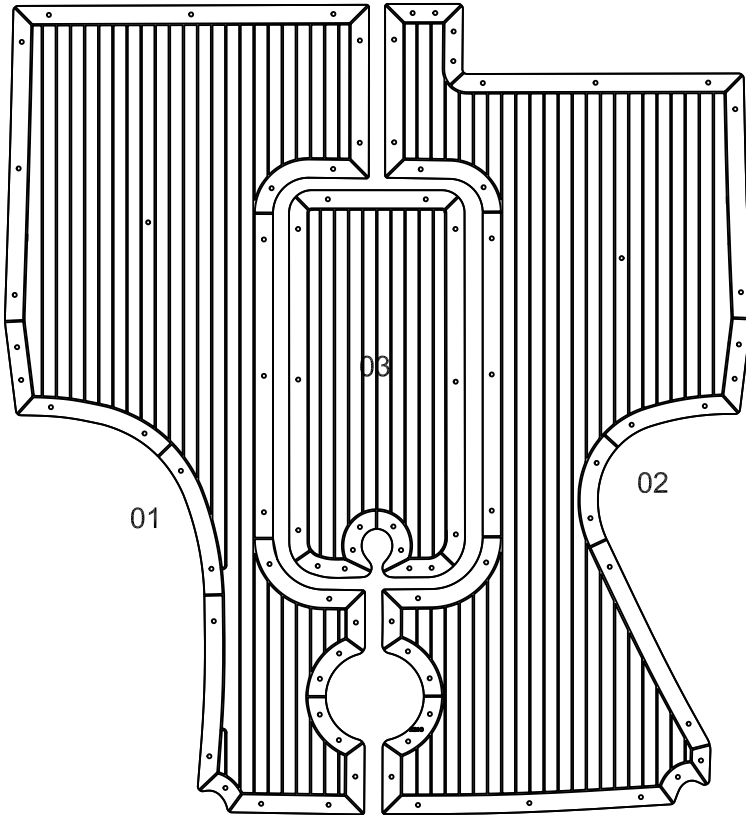

Bayliner 702

Model year :
2010

EUDE Model Code :
X21C_2006

Set Division :

CP 01 - 03

SP 04, 05

Legend :

CP - Cockpit

SP - Swim Platform

Notes :

Revision Date :
18 March 2008