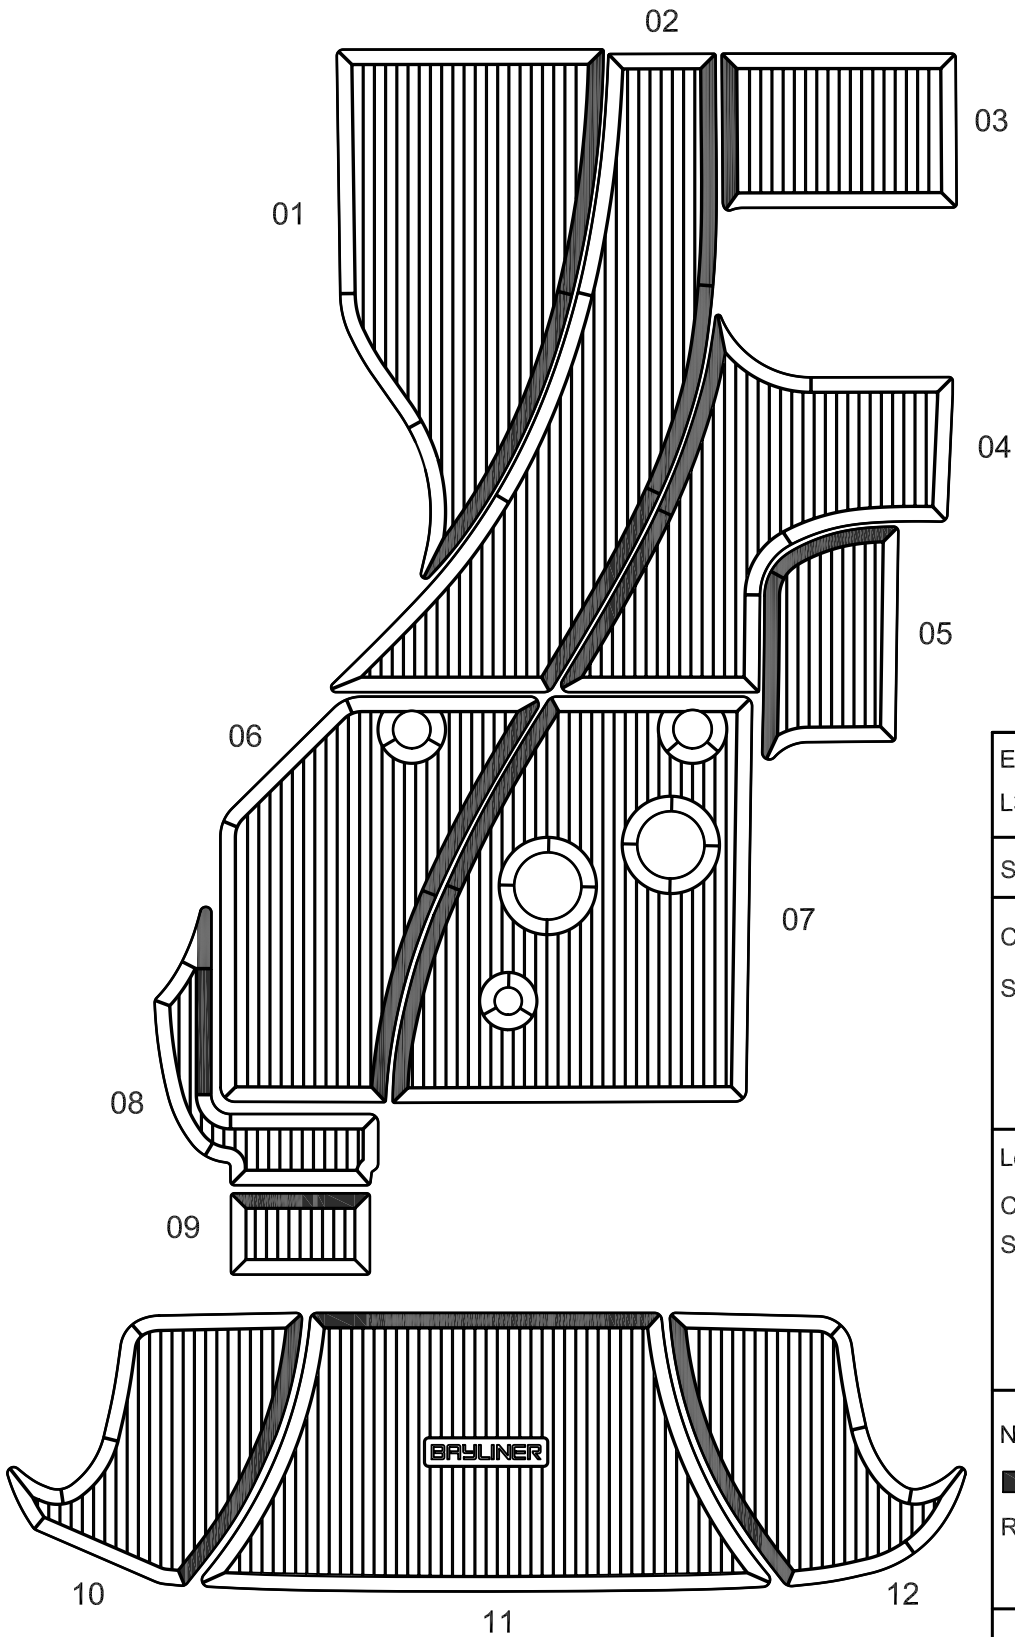

# Bayliner 340

Model year :

-

EUDE Model Code :

L325\_2006

Set Division :

CP 01 - 09

SP 10 - 12

Legend :

CP - Cockpit

SP - Swim Platform

Notes :

■ double tape

R6 upper side on all pcs

Revision Date :

13 March 2007