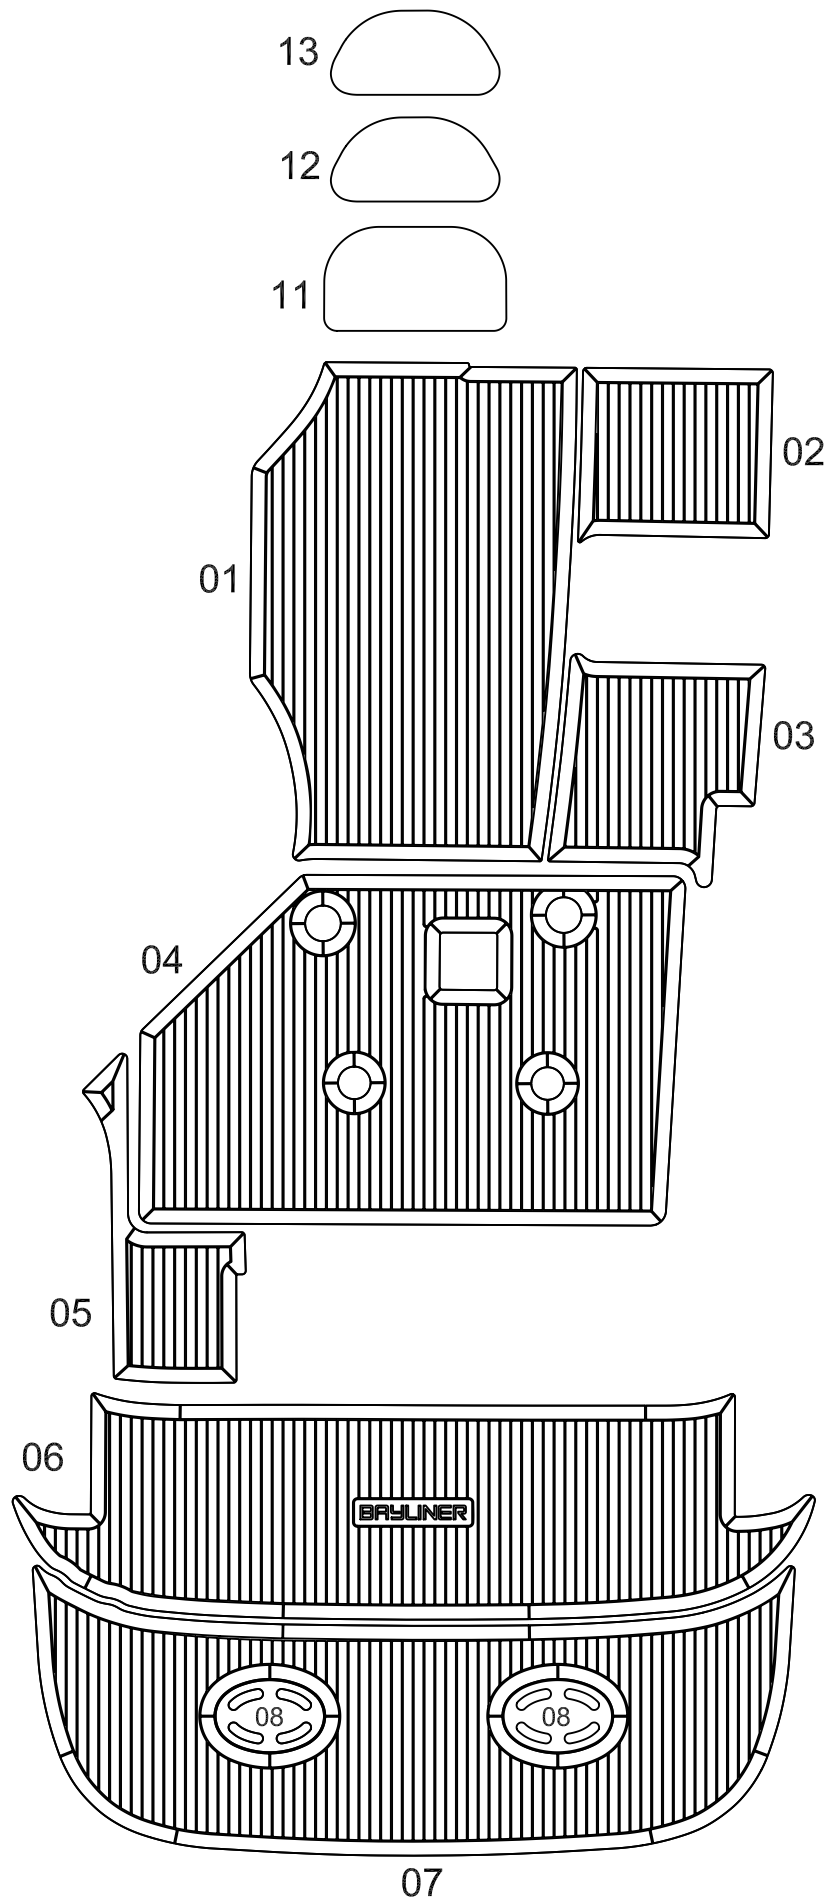

Bayliner 315 SB

Model year :
2010

EUDE Model Code :
L300_2008

Set Division :

CP	01 - 05
SP	06
SX	07, 08
ST	11 - 13

Legend :

CP - Cockpit
SP - Swim Platform
SX - Swim Platform Extended
ST - Step

Notes :