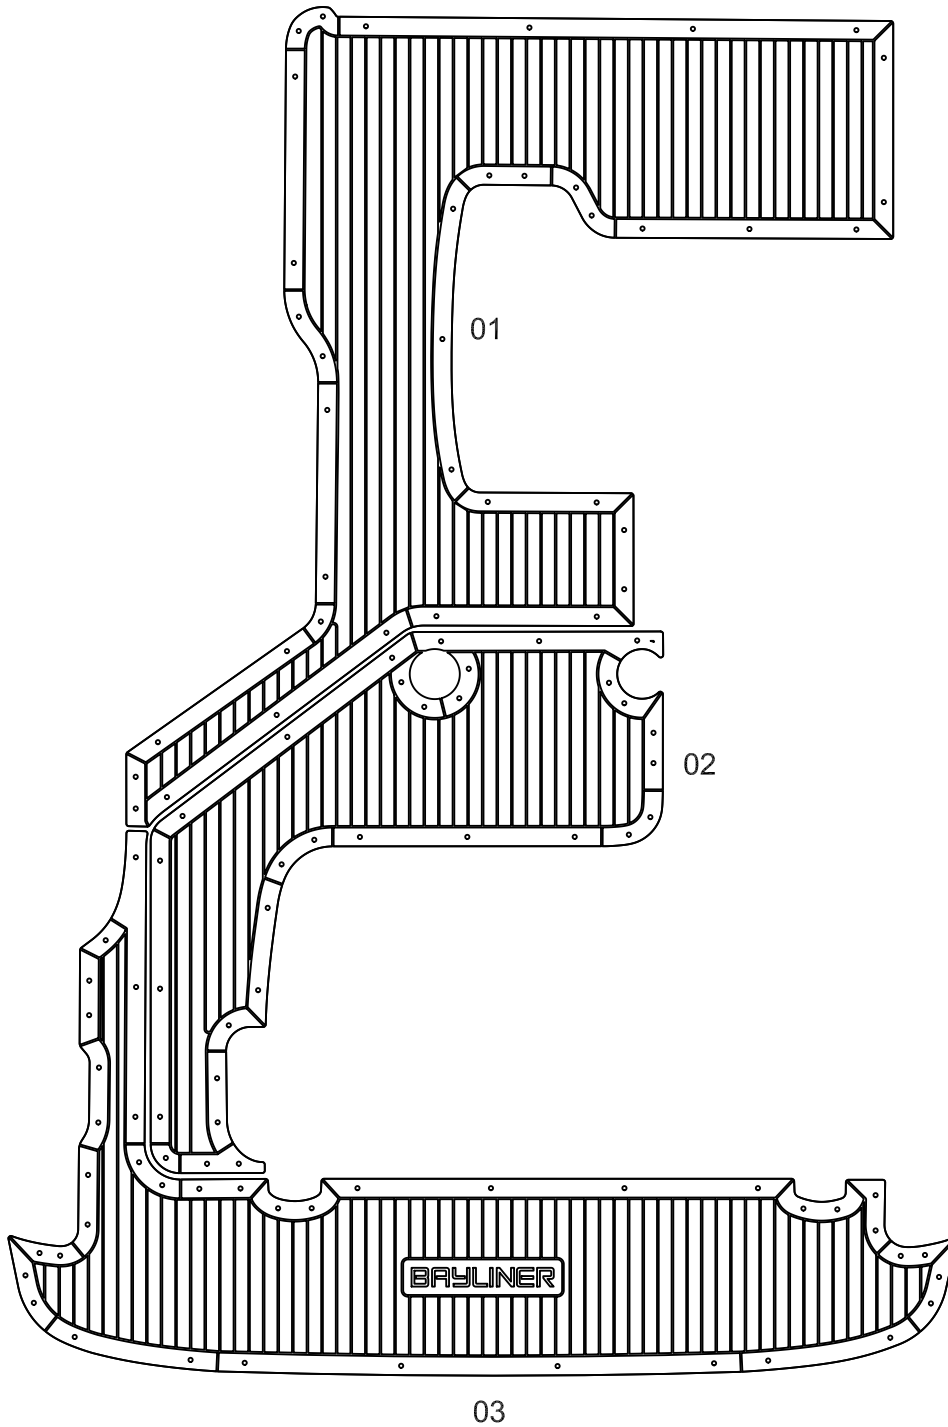

Bayliner 255 SB

Model year :
2010

EUDE Model Code :
L245_2009

Set Divisions :

BD	01-03
S2	13

Legend :

BD - Boat Decking
S2 - Swim Platform V2

Notes :