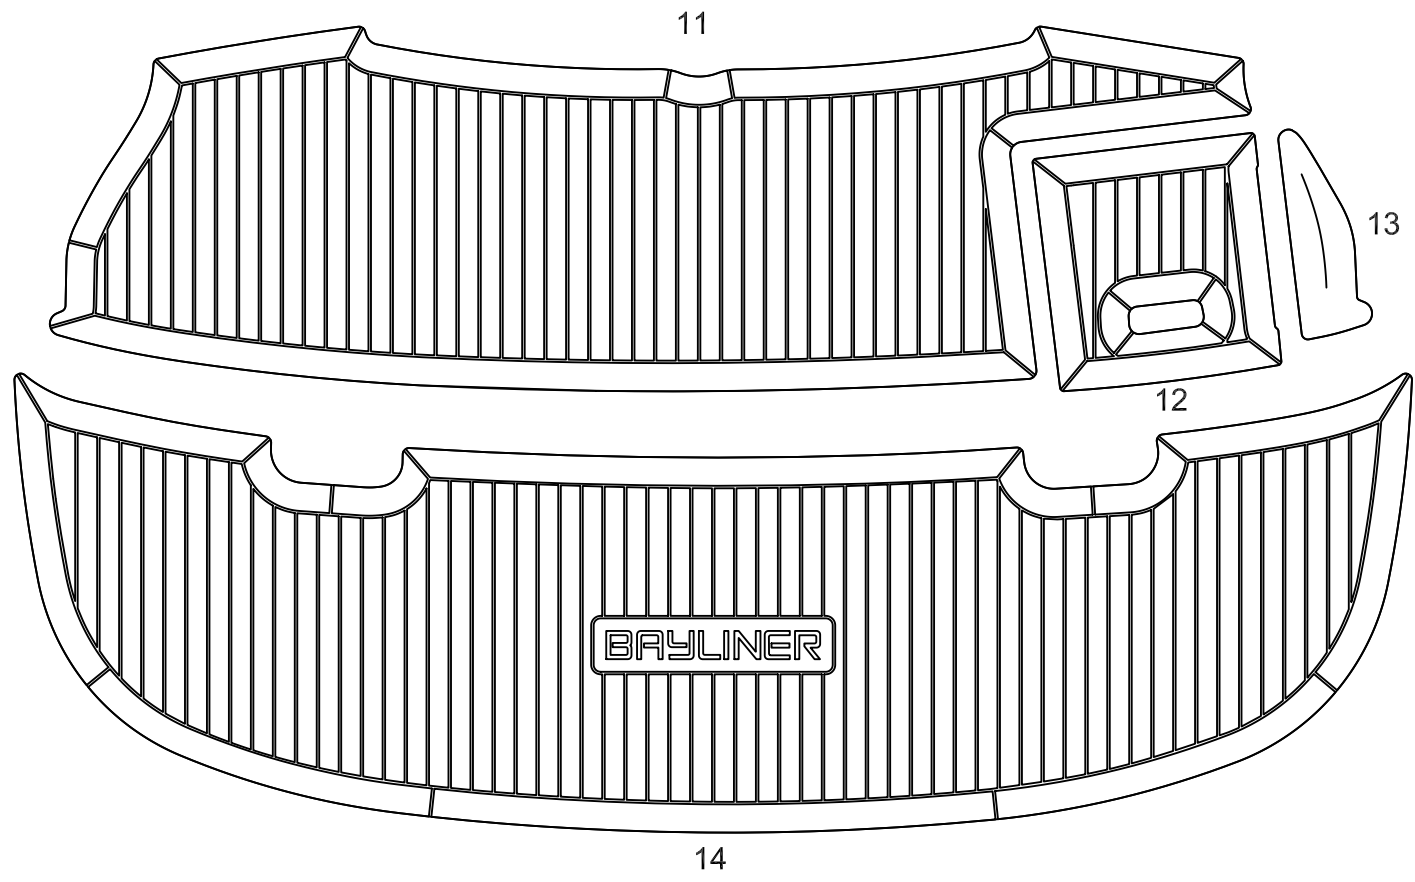

Bayliner 215

Model year :
2010

EUDE Model Code :
L205_2008

Set Divisions :

AD	11 - 13
SP	14

Legend :

AD - Aft Deck

SP - Swimming Platform