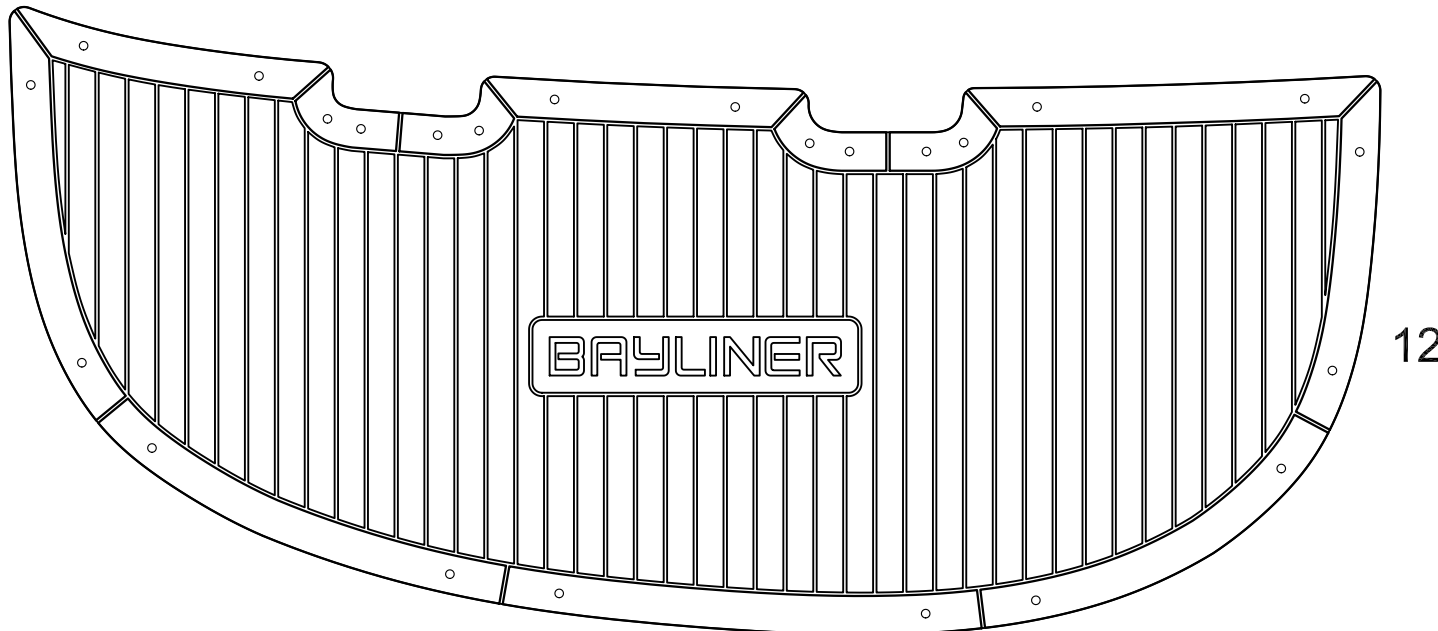

Bayliner 185

Model year :
2010

10

EUDE Model Code :
L185_2006

Set Divisions :

AD 10, 11

SP 12

Legend :

AD - Aft Deck

SP - Swim platform

Notes :

Thickness 9mm
Frame/slat : 45/31

Revision Date

16 February 2007