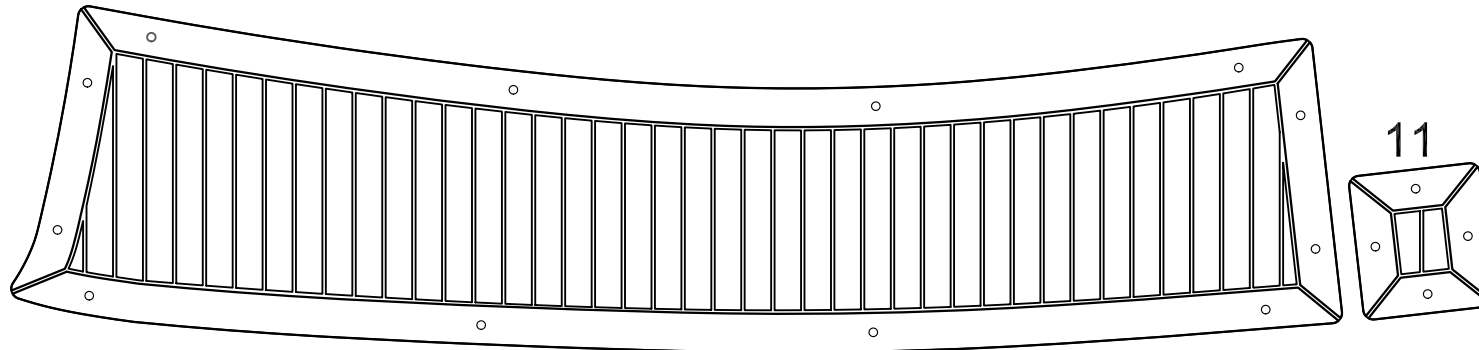

Bayliner 185

Model year :
2010

10

EUDE Model Code :
L185_2006

Set Divisions :

AD 10, 11

SP 12

Legend :

AD - Aft Deck

SP - Swim platform

Notes :

Thickness 9mm
Frame/slat : 45/31

Revision Date

16 February 2007