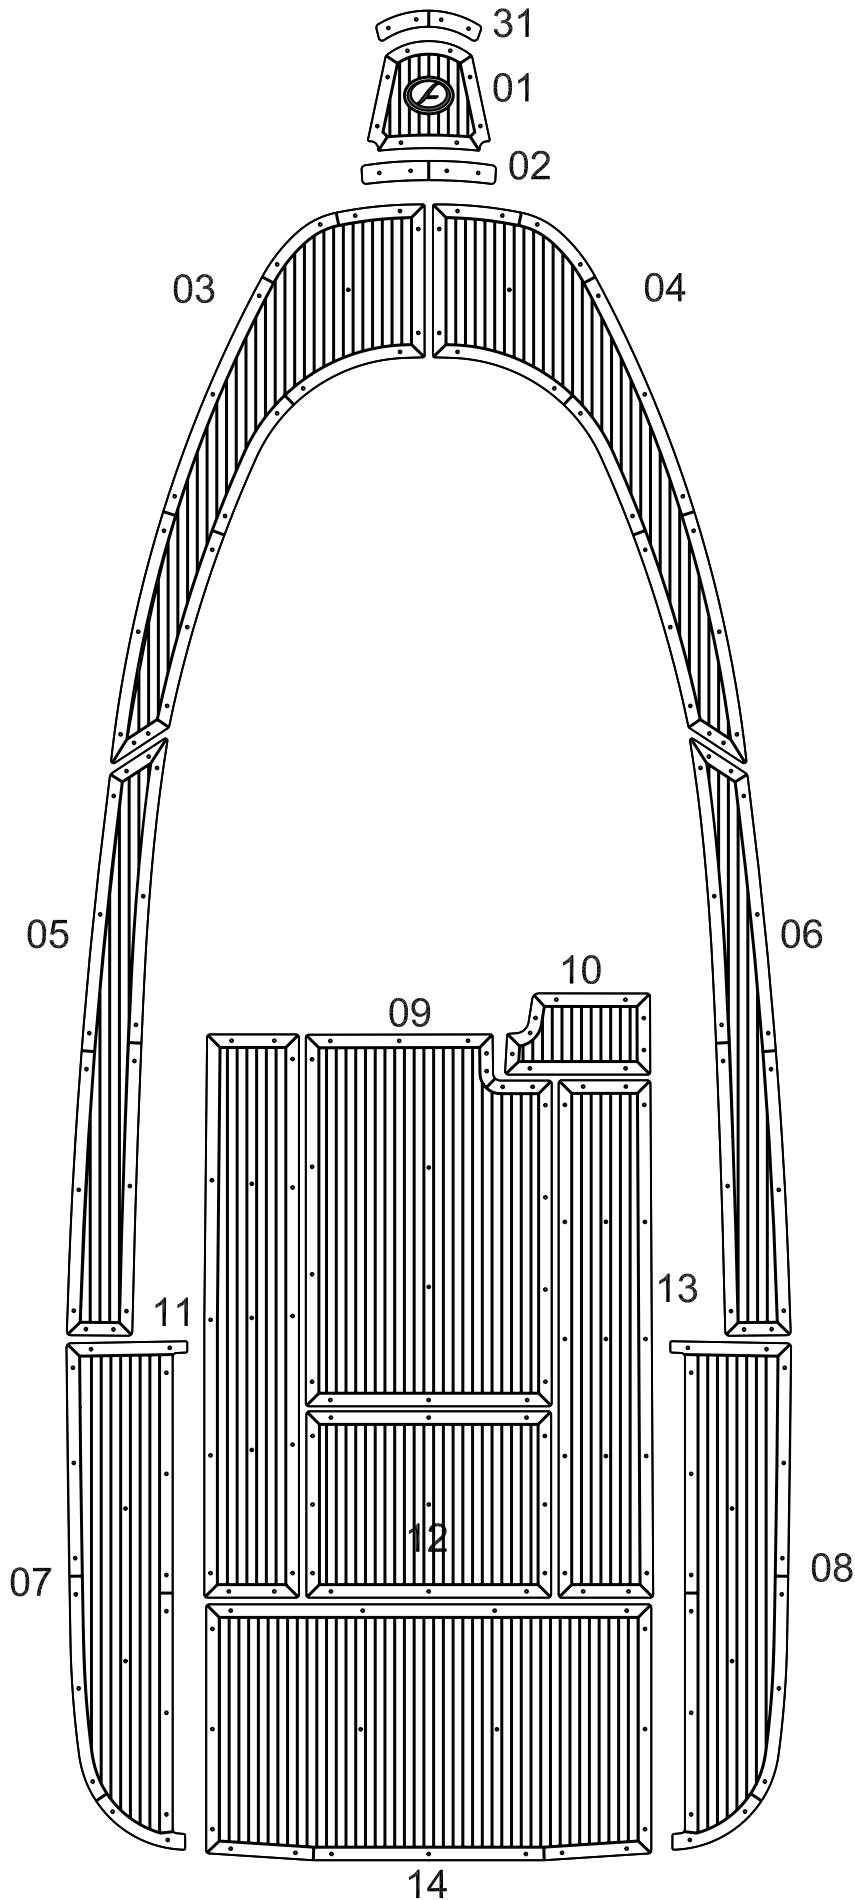

# Aquador 25 WA

Model year :

-

EUDE Model Code :  
Q25W

Set Divisions :

BD	01 - 14, 31
----	-------------

Legend :

BD - Boat Decking

Notes :

Thickness 9mm  
Frame/slat : 45/31  
Holes  
NRE

Revision Month

18 October 2006