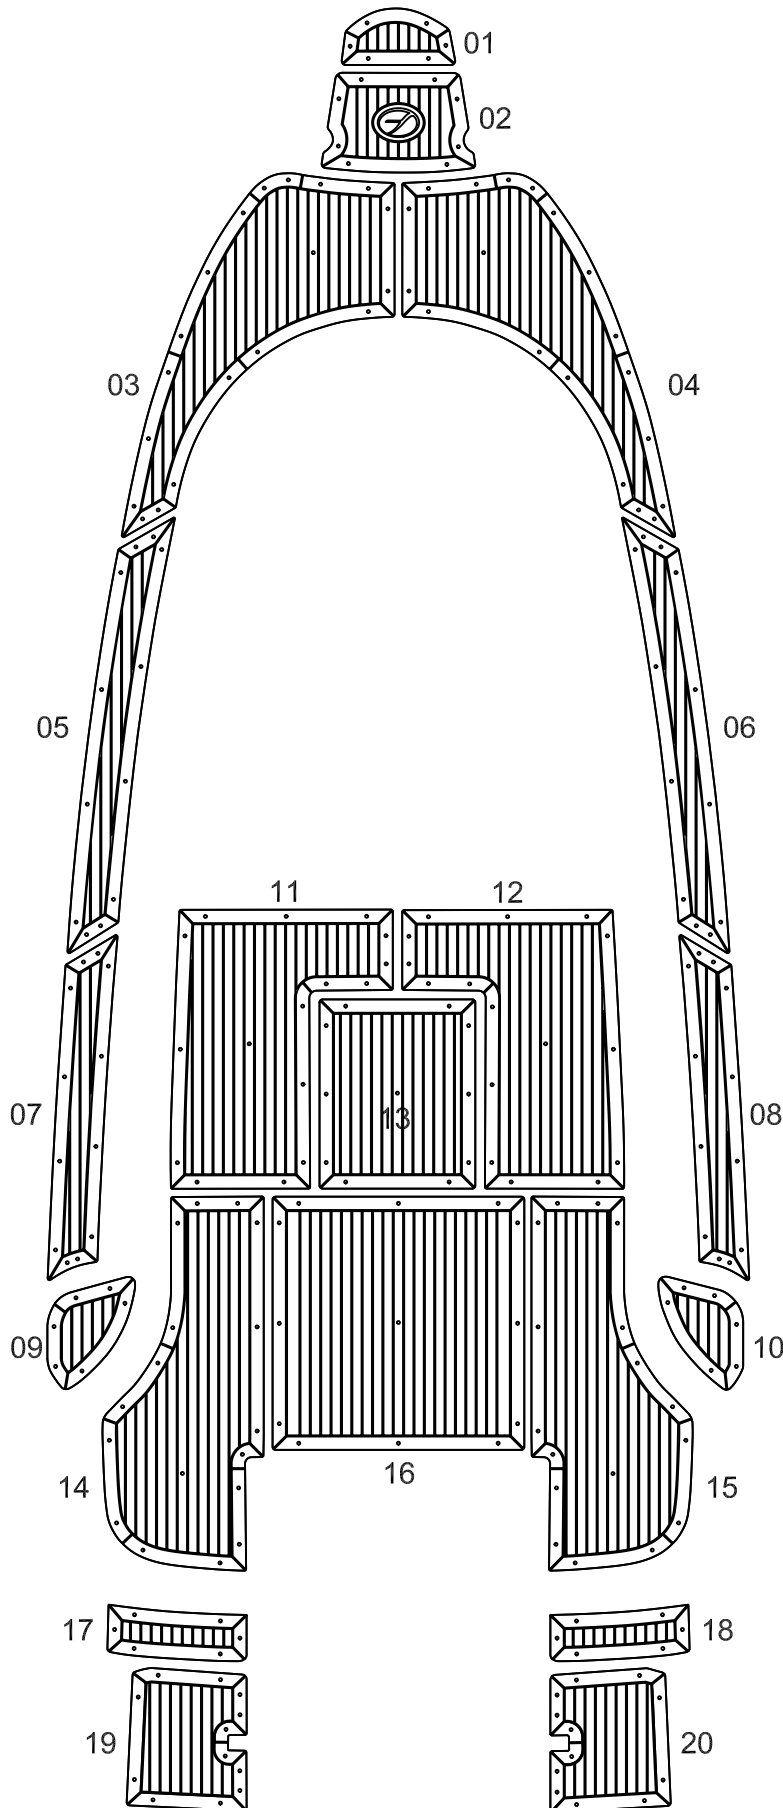

Aquador 21 WA

Model year :

-

EUDE Model Code :

Q21W

Set Divisions :

BD 01 - 20

Legend :

BD - Boat Decking

Notes :

Thickness 9mm
 Frame/slat : 45/31
 Holes
 R6 upper side
 NRE

Revision Month

08 February 2007