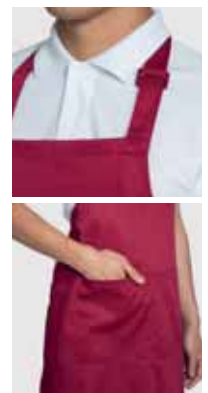

NEW!

90% polyester / 10% cotton, 150 gsm
One size

10 100

9129 **DUCASSE**
INFO PAG.380

9125 **BENOIT**
INFO PAG.381

80% polyester / 20% cotton,
twill of 220 gsm
Senior • Kids

Senior 1 50

Kids 1 100