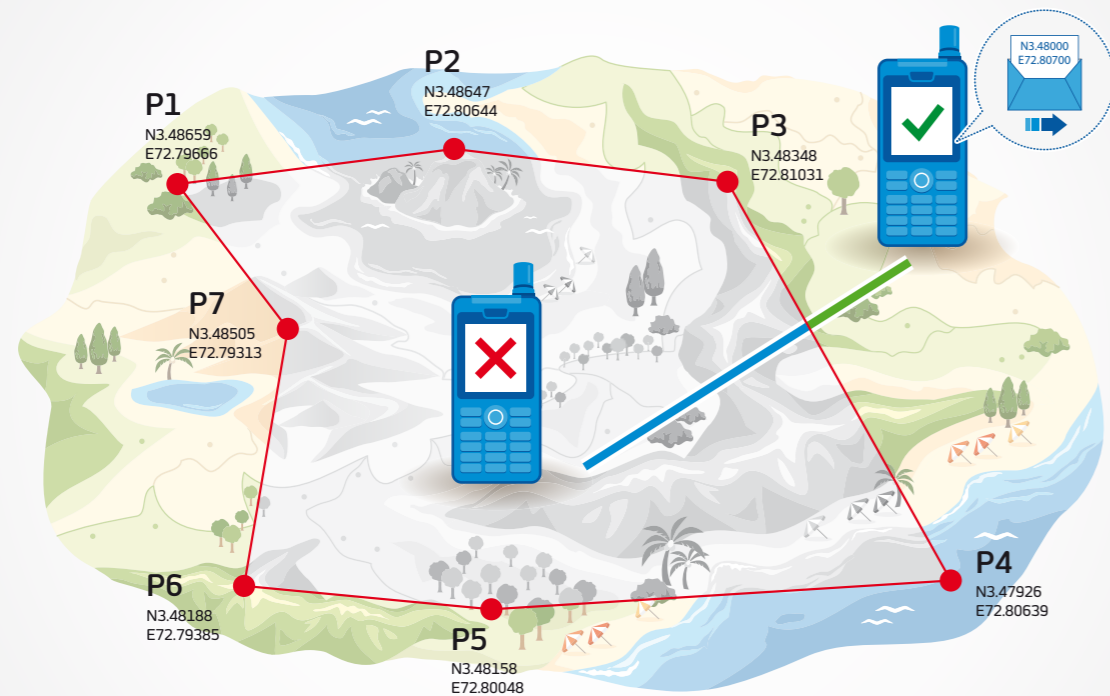

Rugged design

The XT-PRO DUAL is water and dust resistant as well as shockproof to withstand harsh environments.

Supported by the most robust and powerful satellite network

Thuraya's system is renowned for having the most reliable satellite network, and the advanced omni-directional antenna of the XT-PRO DUAL ensures uninterrupted signals when walking or moving, offering full walk-and-talk capability.

Incoming call notifications in satellite mode

The call notification function operates in satellite mode even if your satellite signal is too weak to receive the call itself. This is particularly useful when your phone is in your pocket with the antenna stowed, keeping you connected at all times.

Geofencing on Thuraya XT-PRO DUAL

Moving along the blue line - No Tracking

Moving along the green line - Tracking

Advanced navigation features for your safety

The navigation feature on your XT-PRO DUAL is a powerful and flexible tool that allows you to use location information in various ways. Find your current coordinates and send them to other people, enter waypoints to navigate to a specific position using the electronic compass, or use position logging on the phone.