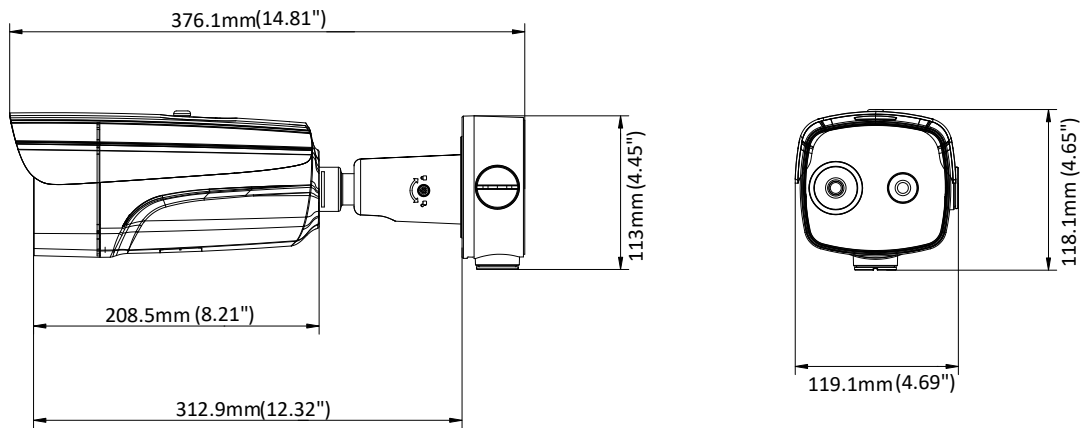

Available Model

DS-2TD2636B-15/P

Dimension

Importateur et Distributeur

Angle Avenue des FAR et Rue Alsace
20 800 MOHAMMEDIA

Tél: 05 23 31 91 91 - 06 61 69 04 75

Email: info@kver.fr - Web: www.kver.fr