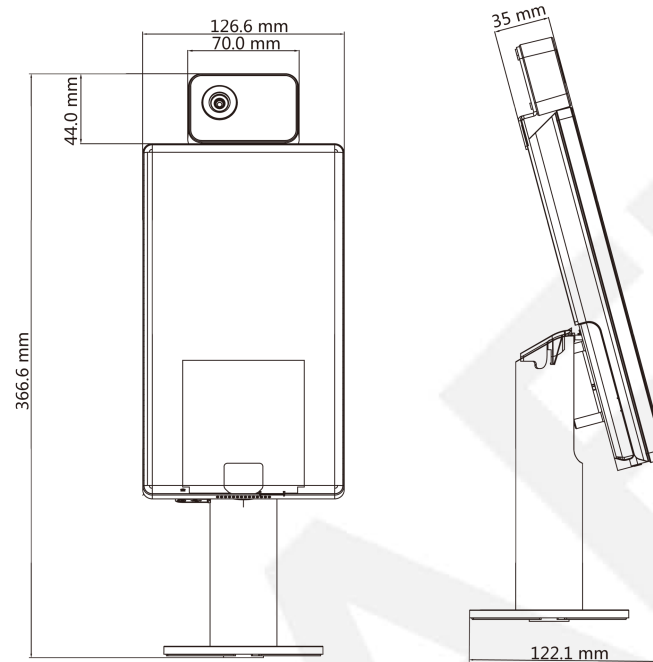

Dimensions

Distributed by

Importateur et Distributeur
Angle Avenue des FAR et Rue Alsace
20 800 MOHAMMEDIA

Tél: 05 23 31 91 91 - 06 61 69 04 75
Email: info@kver.fr - Web: www.kver.fr

Headquarters

No.555 Qianmo Road, Binjiang District,
Hangzhou 310051, China
T +86-571-8807-5998
overseasbusiness@hikvision.com

Hikvision USA
T +1-909-895-0400
sales.usa@hikvision.com

Hikvision Australia
T +61-2-8599-4233
salesau@hikvision.com

Hikvision India
T +91-22-28469900
sales@pramahikvision.com

Hikvision Canada
T +1-866-200-8690
sales.canada@hikvision.com

Hikvision Thailand
T +662-275-9949
sales.thailand@hikvision.com

Hikvision Europe
T +31-23-5542770
sales.eu@hikvision.com

Hikvision Italy
T +39-0438-6902
info.it@hikvision.com

Hikvision Brazil
T +55 11 3318-0050
Latam.support@hikvision.com

Hikvision Turkey
T +90 [216]521 7070- 7074
sales.tr@hikvision.com

Hikvision Malaysia
T +601-7652-2413
sales.my@hikvision.com

Hikvision UK & Ireland
T +01628-902140
sales.uk@hikvision.com

Hikvision South Africa
Tel: +27 (10) 0351172
sale.africa@hikvision.com

Hikvision France
T +33[0]1-85-330-450
info.fr@hikvision.com

Hikvision Kazakhstan
T +7-727-9730667
nikia.panfilov@hikvision.ru

Hikvision Vietnam
T +84-974270888
sales.vt@hikvision.com

Hikvision UAE
T +971-4-4432090
salesme@hikvision.com

Hikvision Singapore
T +65-6684-4718
sg@hikvision.com

Hikvision Spain
T +34-91-737-16-55
info.es@hikvision.com

Hikvision Tashkent
T +99-87-1238-9438
uzb@hikvision.ru

Hikvision Hong Kong
T +852-2151-1761
info.hk@hikvision.com

Hikvision Russia
T +7-495-669-67-99
saleru@hikvision.com

Hikvision Korea
T +82-[0]31-731-8817
sales.korea@hikvision.com

Hikvision Poland
T +48-22-460-01-50
info.pl@hikvision.com

Hikvision Indonesia
T +62-21-2933759
Sales.Indonesia@hikvision.com

Hikvision Colombia
sales.colombia@hikvision.com