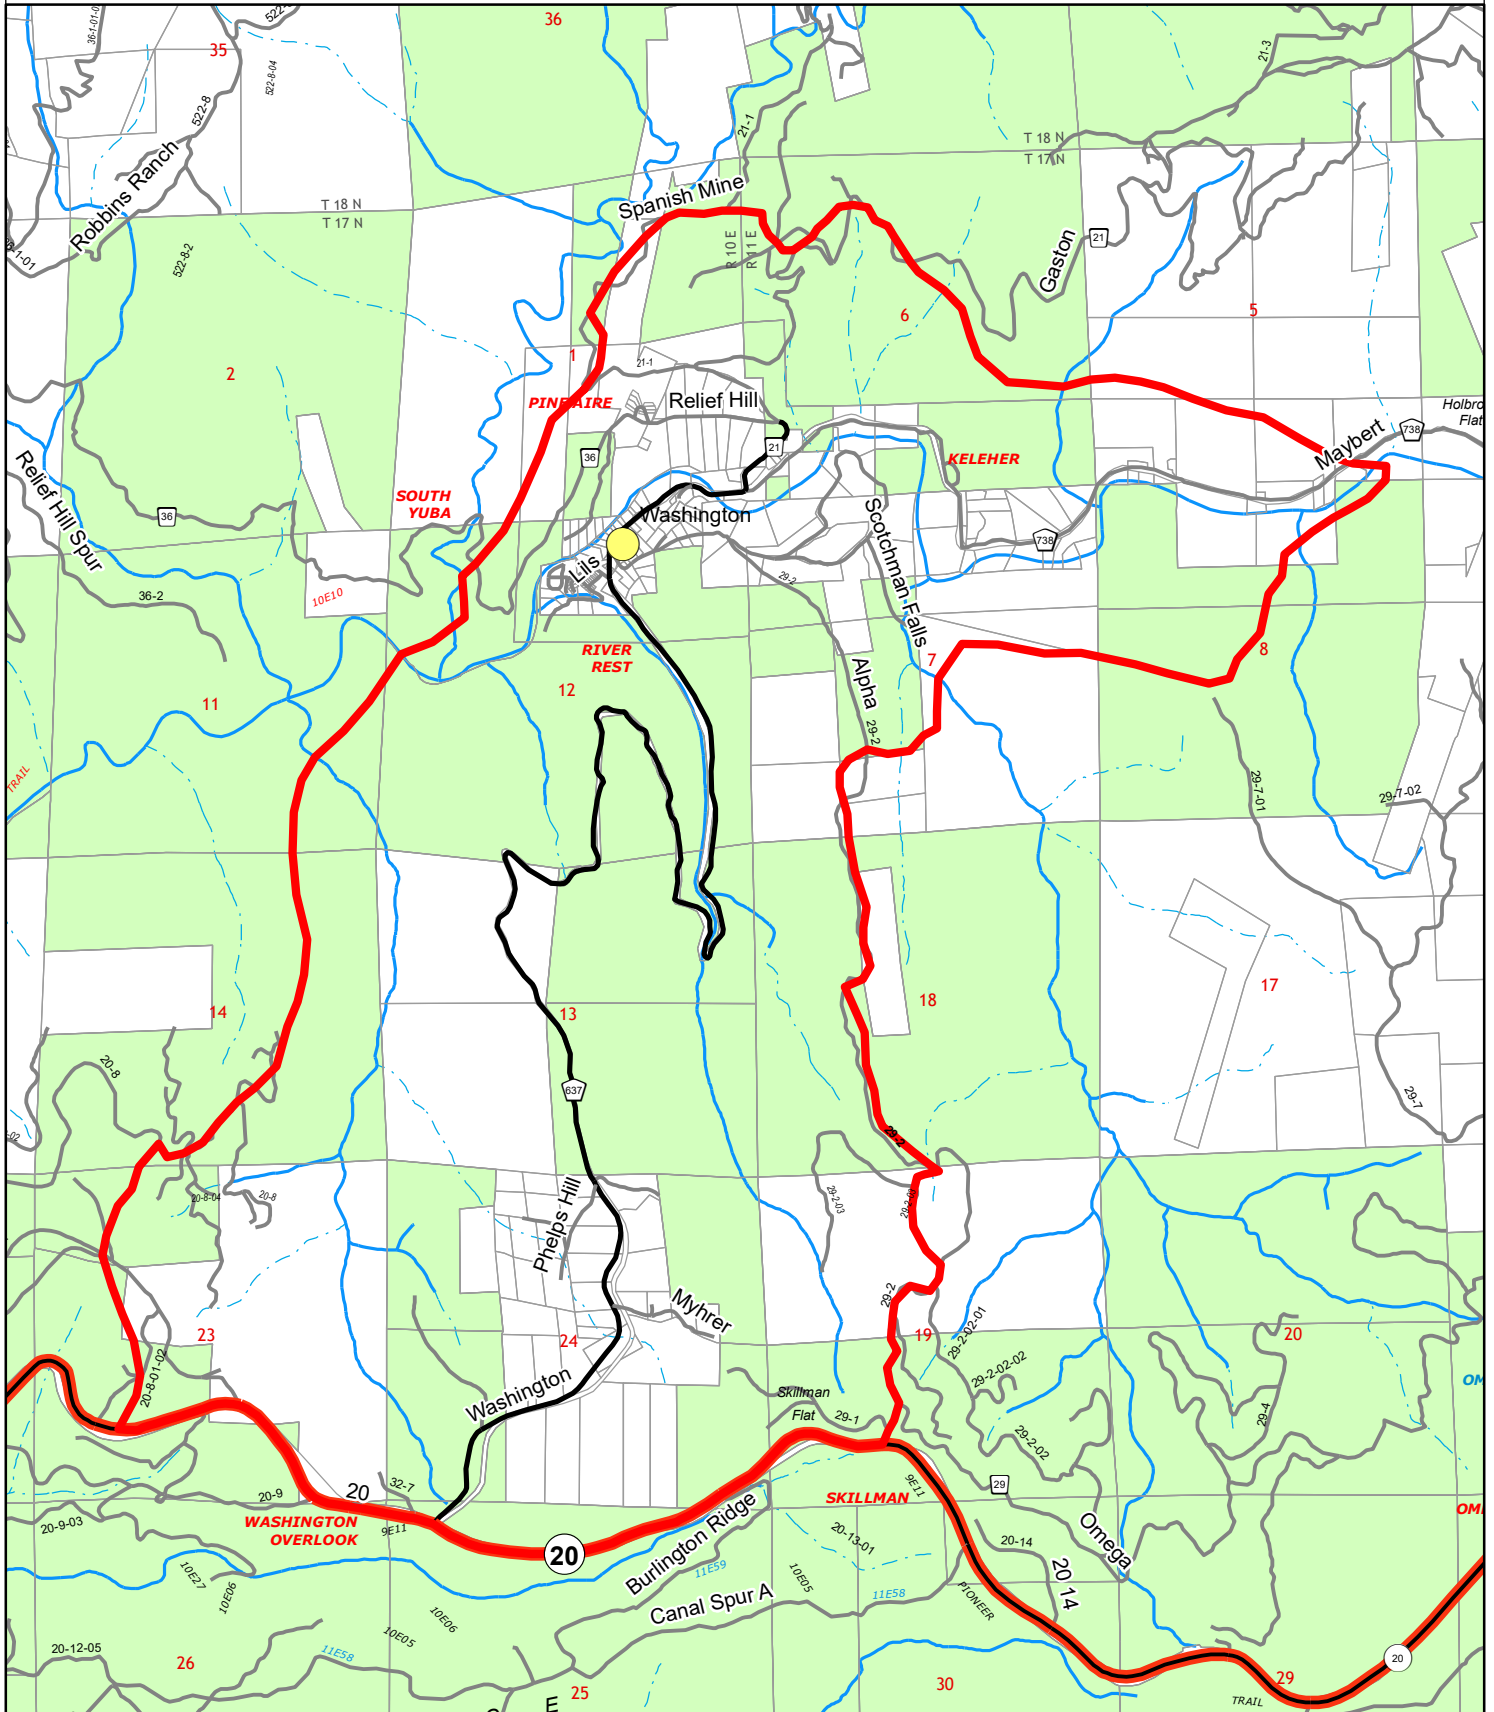

Washington Firewise Community

Proposed Firewise Community	Stream - Perennial	Highways	Lands
Stream - Intermittent	Major Roads	National Forest	
Parcels	Lakes & Ponds	Local Roads	BLM

Fire Safe Council of Nevada County
 Scale: 1:36,000

0 0.5 1 Miles

8/16/2019 - AD