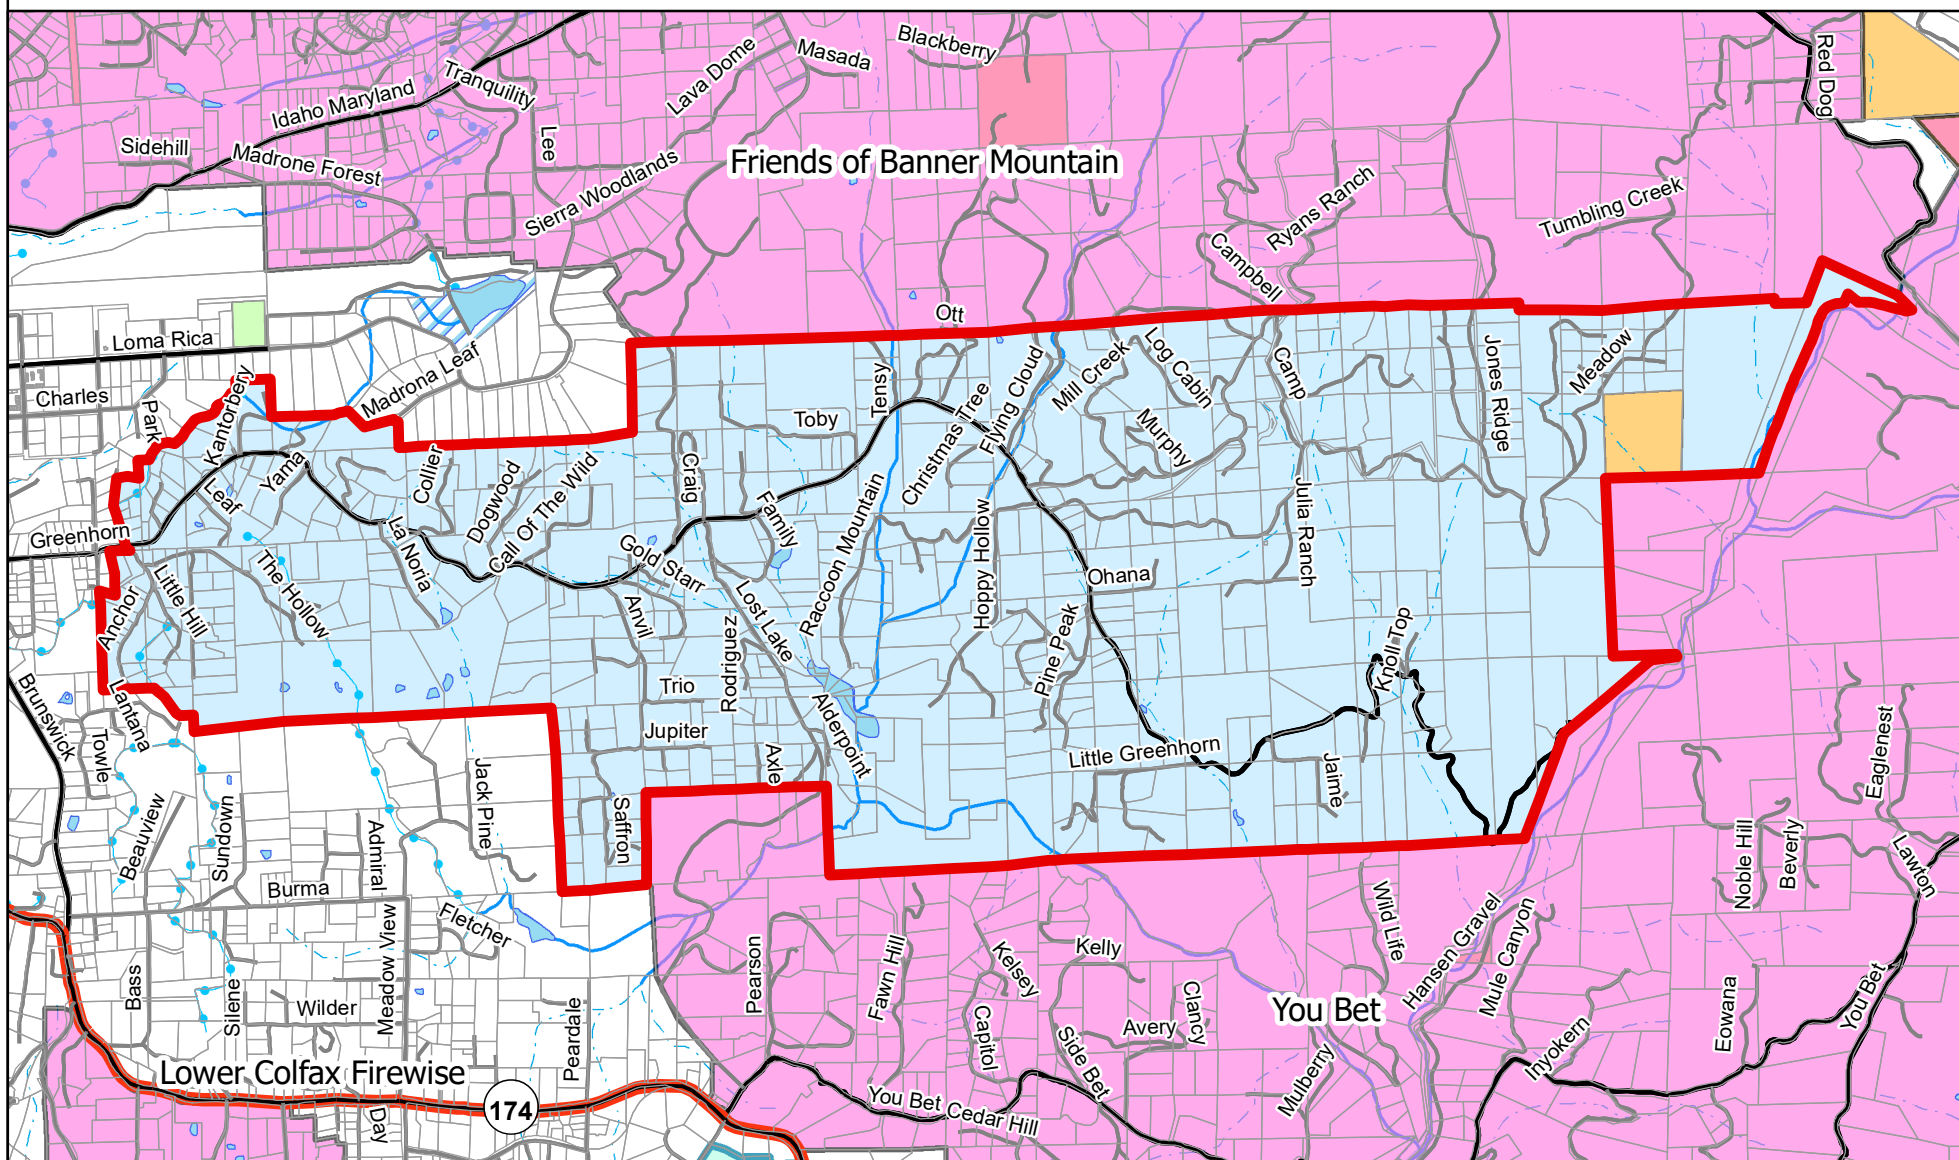

Greenhorn Firewise Community Boundary

- Firewise Community Boundary
- Other Firewise Communities
- Other 'In Training' Firewise Communities

- Parcels
- Stream - Perennial
- Stream - Intermittent
- Cananal
- Lakes & Ponds

- Highways
- Major Roads
- Local Roads

- Lands**
- National Forest
- BLM
- NID

**Fire Safe Council
of Nevada County**

Scale: 1:34,000