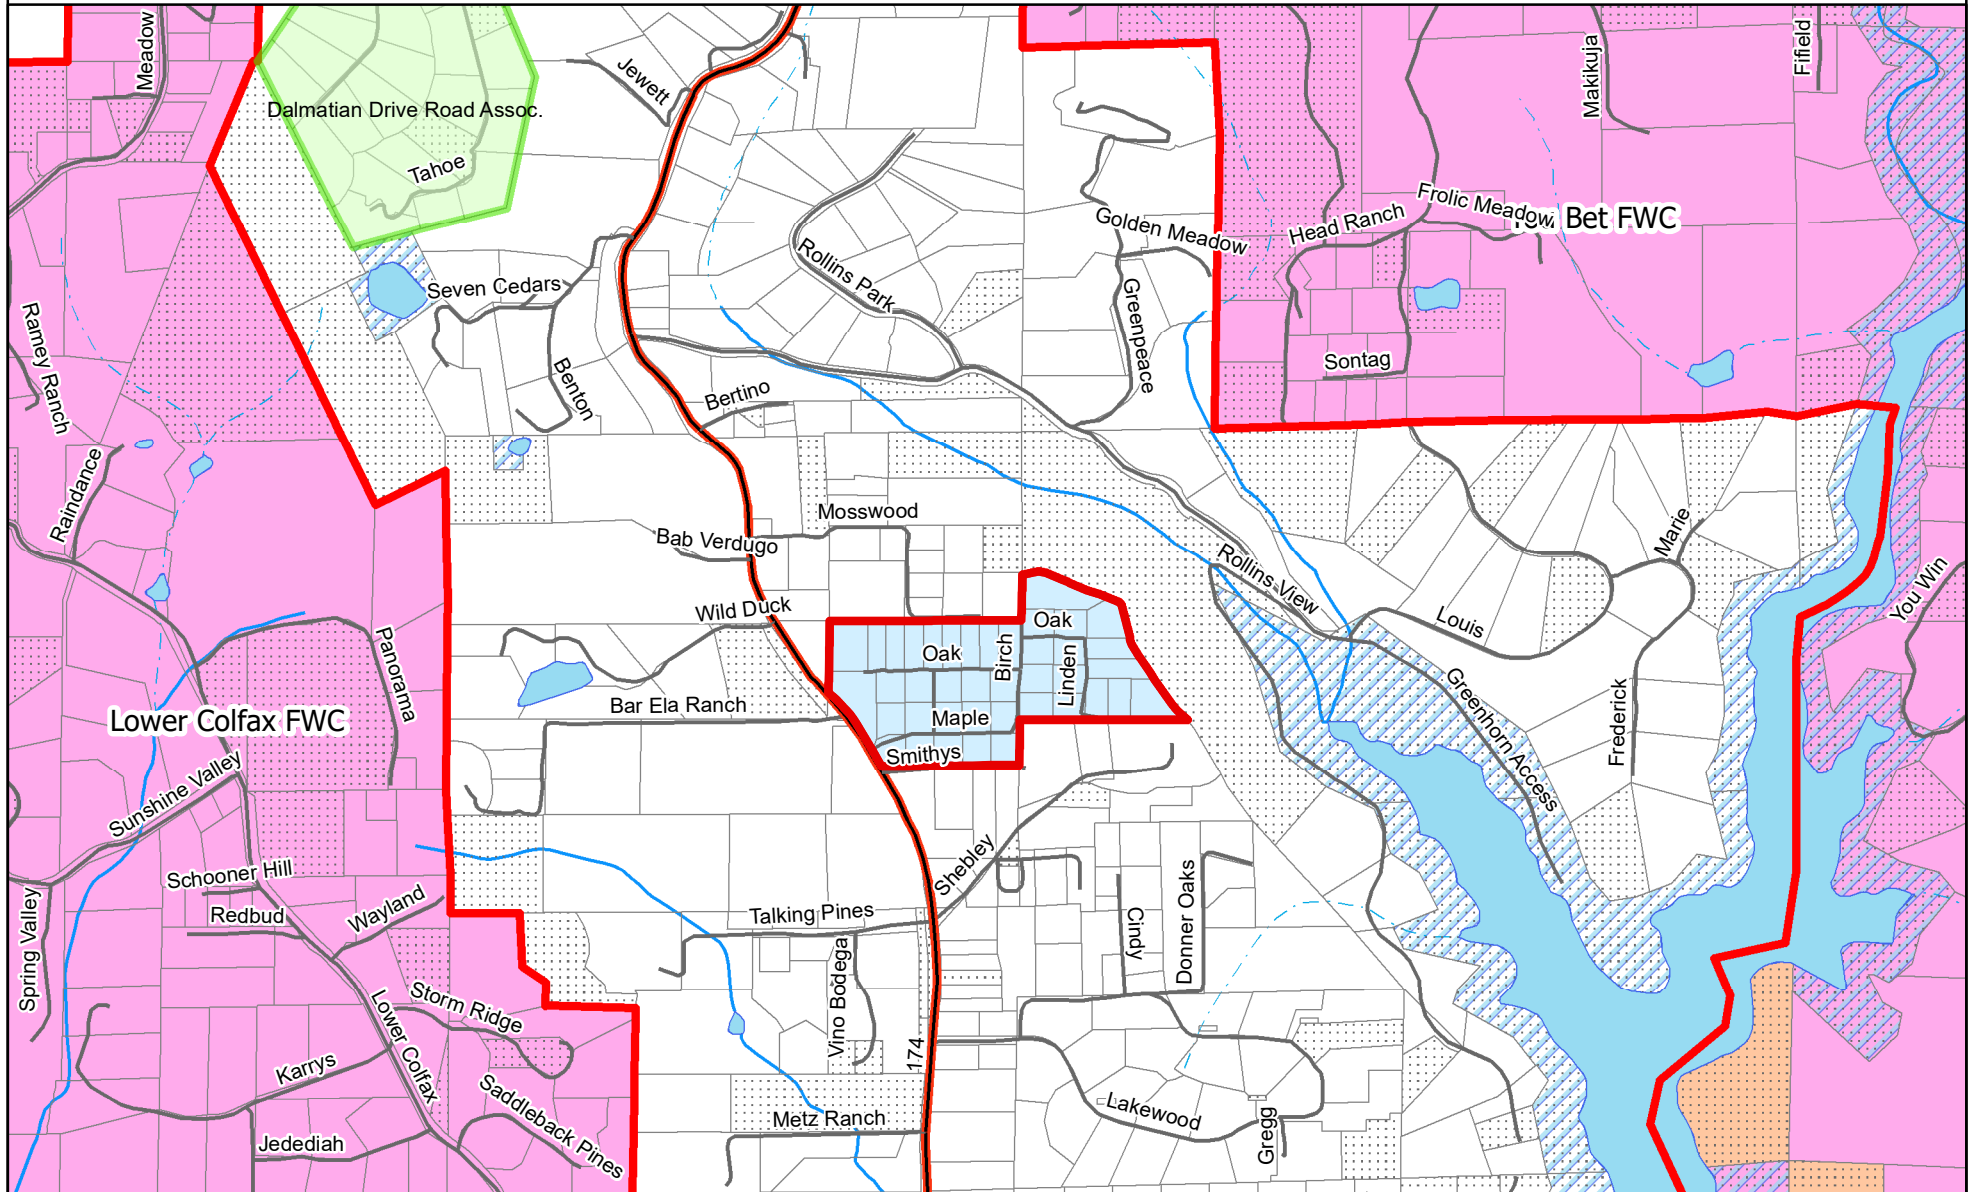

Bear River Pines Community

Bear River Pines

Parcels

Stream - Perennial

Highways

Lands

Other Firewise Communities

Unimproved Parcels

Stream - Intermittent

Major Roads

BLM

State of Calif.

Lakes & Ponds

Local Roads

NID

Scale: 1:16,000