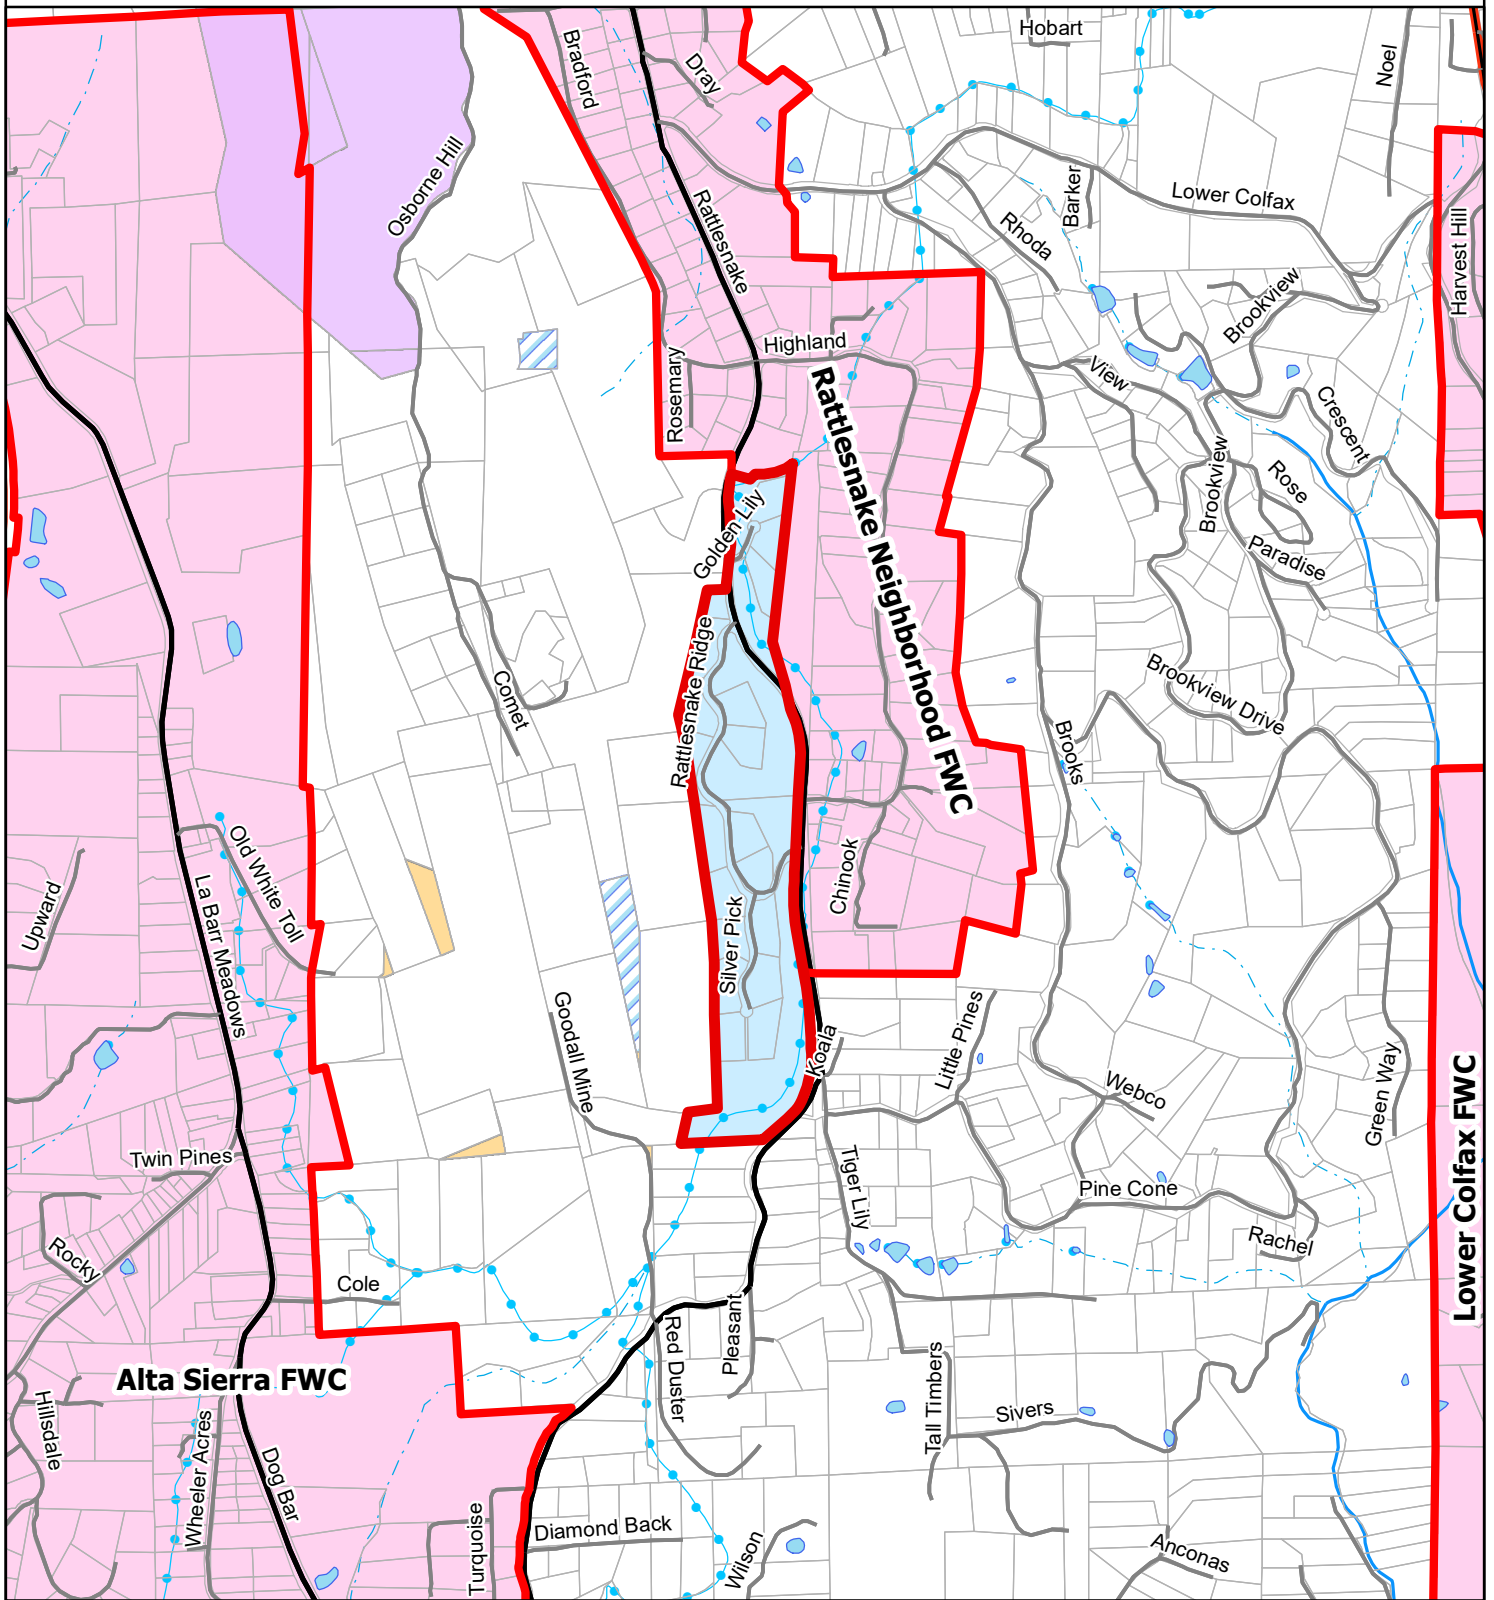

Rattlesnake Ridge Estates Firewise Community

- Firewise Community
- Other Firewise Communities
- Other 'In Training' Firewise Communities
- Parcels

- Lakes & Ponds
- Stream - Perennial
- Stream - Intermittent
- Canal/Ditch

- Highways
- Major Roads
- Local Roads

- Lands**
- National Forest
 - BLM
 - State of Calif.
 - NID

Fire Safe Council of Nevada County

Scale: 1:18,000