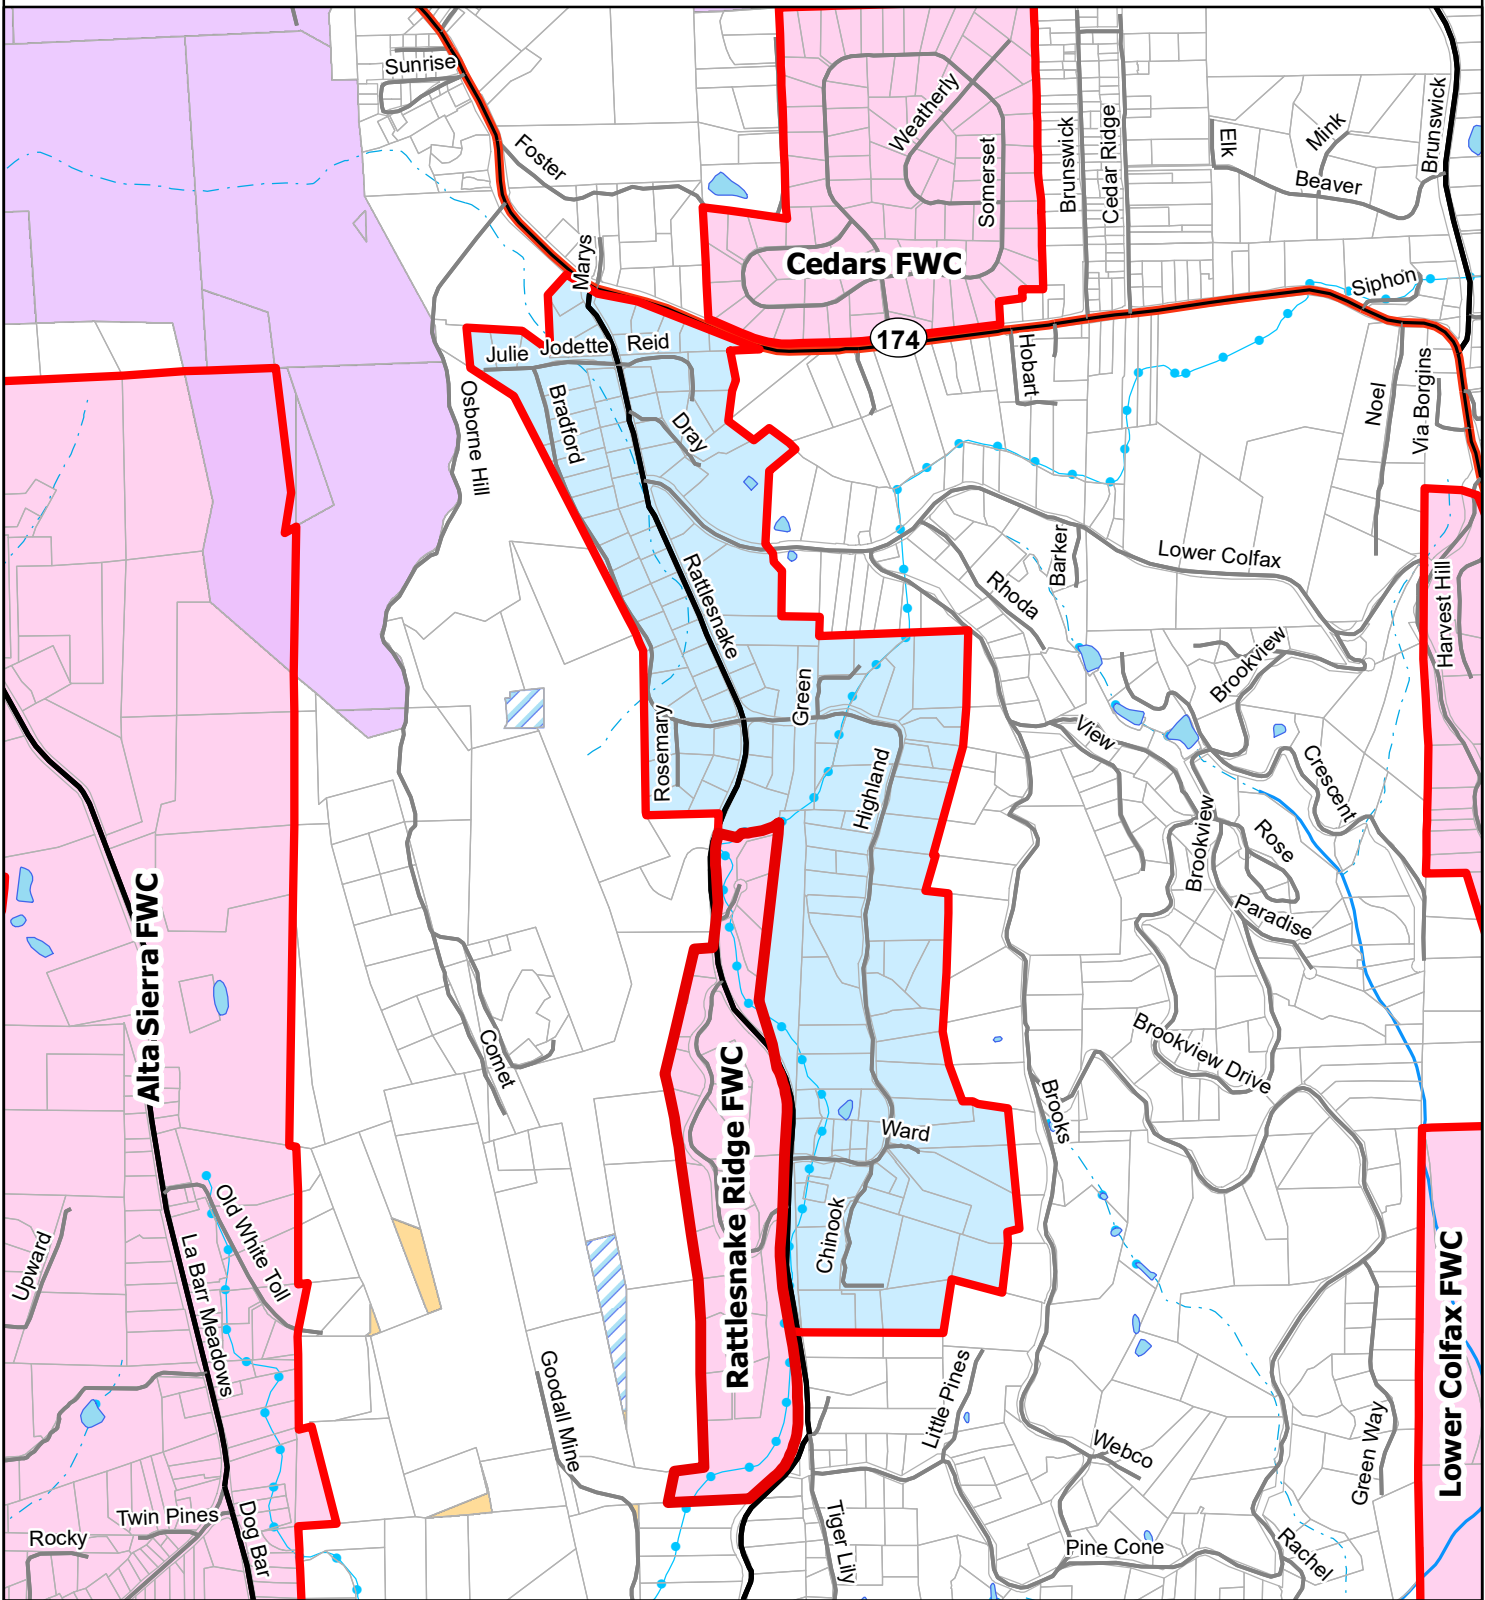

# Rattlesnake Neighborhood Firewise Community

- Firewise Community
- Other Firewise Communities
- Other 'In Training' Firewise Communities
- Parcels

- Lakes & Ponds
- Stream - Perennial
- Stream - Intermittent
- Cannal/Ditch

- Highways
- Major Roads
- Local Roads

- Lands**
- National Forest
  - BLM
  - State of Calif.
  - NID

**Fire Safe Council of Nevada County**

Scale: 1:18,000