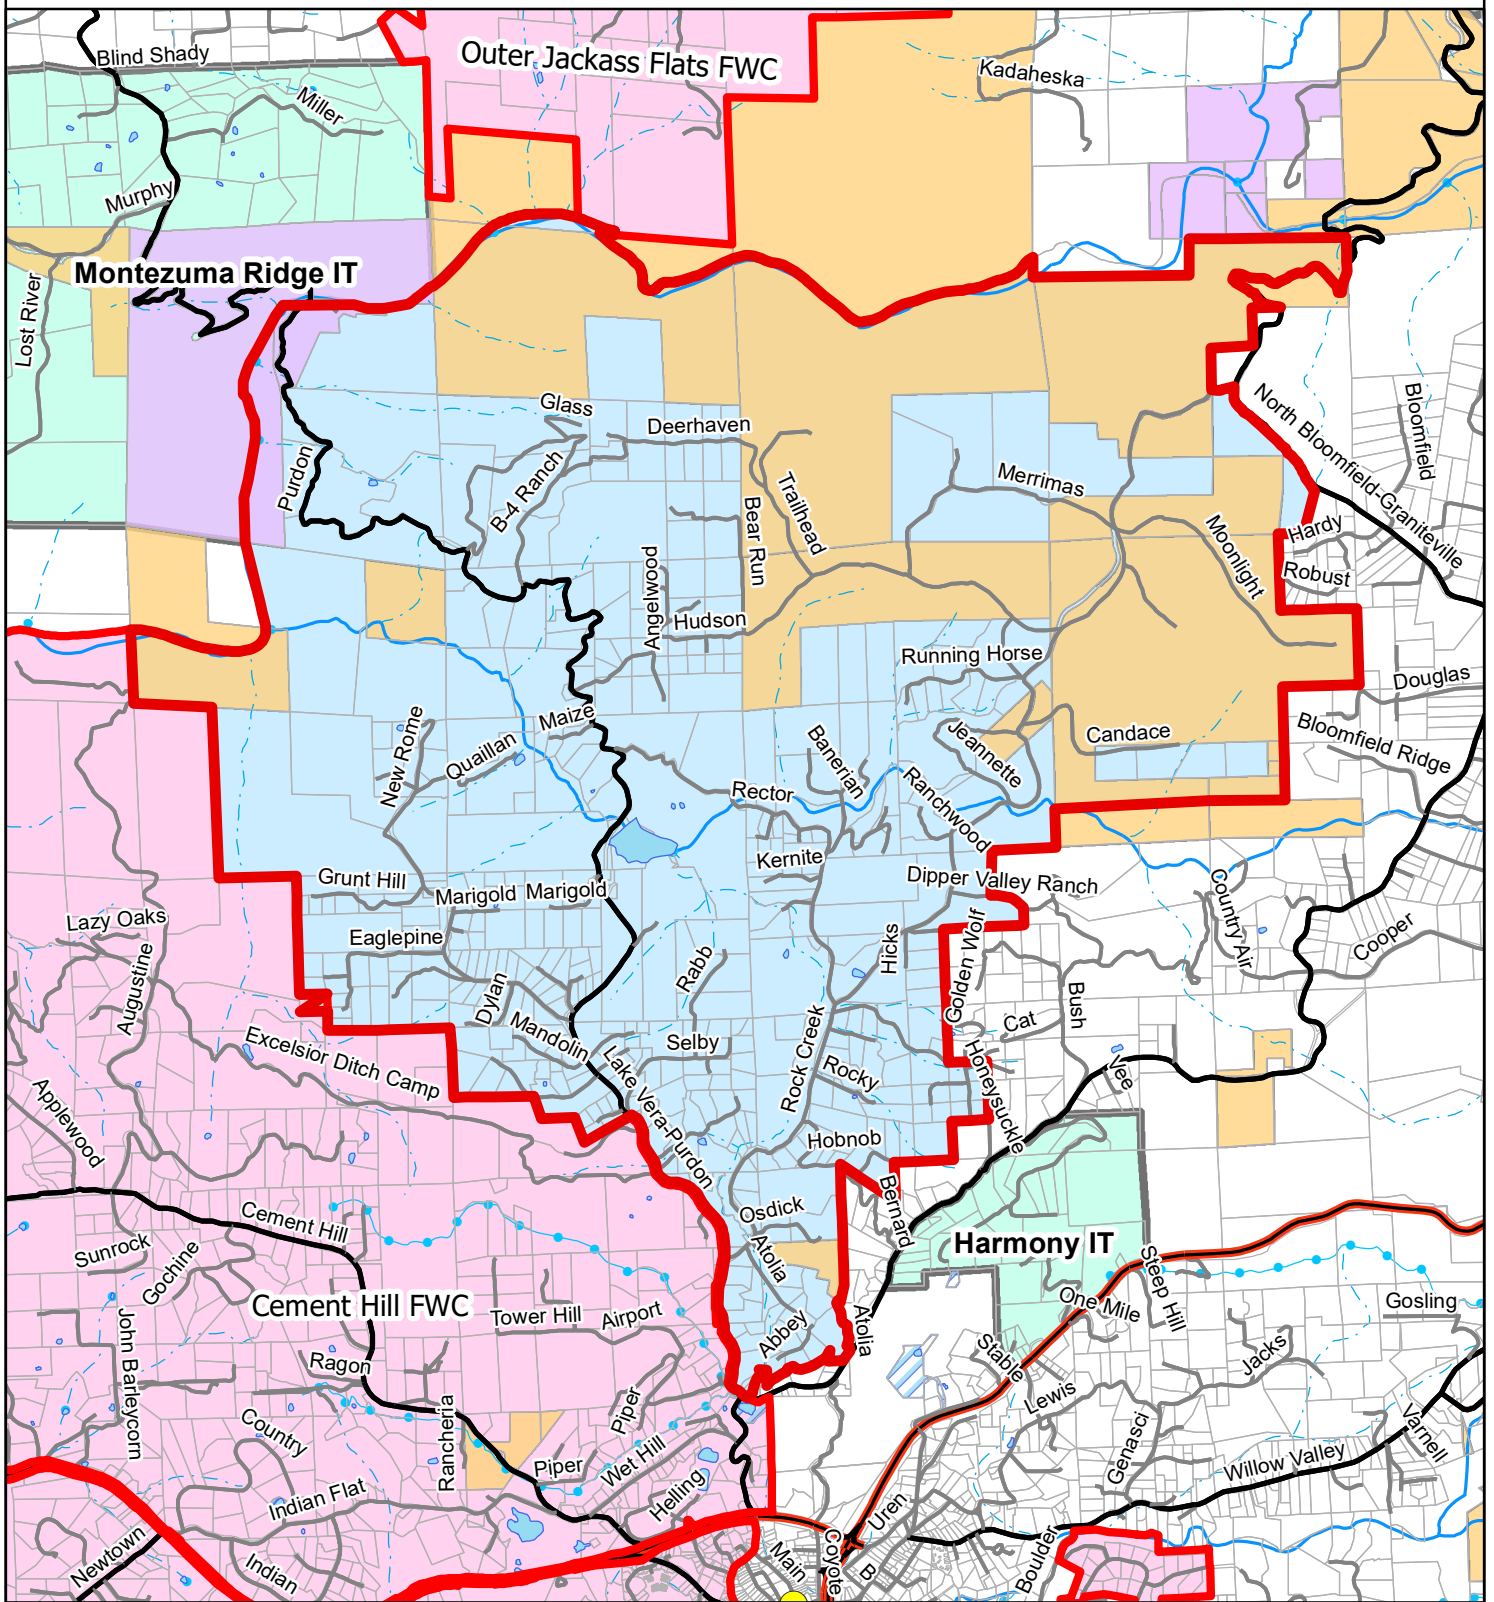

Lake Vera/Round Mountain Firewise Community

Firewise Community	Lakes & Ponds	Highways	Lands
Other Firewise Communities	Stream - Perennial	Major Roads	National Forest
Other 'In Training' Firewise Communities	Stream - Intermittent	Local Roads	BLM
Parcels	Canal/Ditch		State of Calif.
			NID

Fire Safe Council of Nevada County

Scale: 1:40,000

0 0.5 1 Miles

8/09/2019 - AD