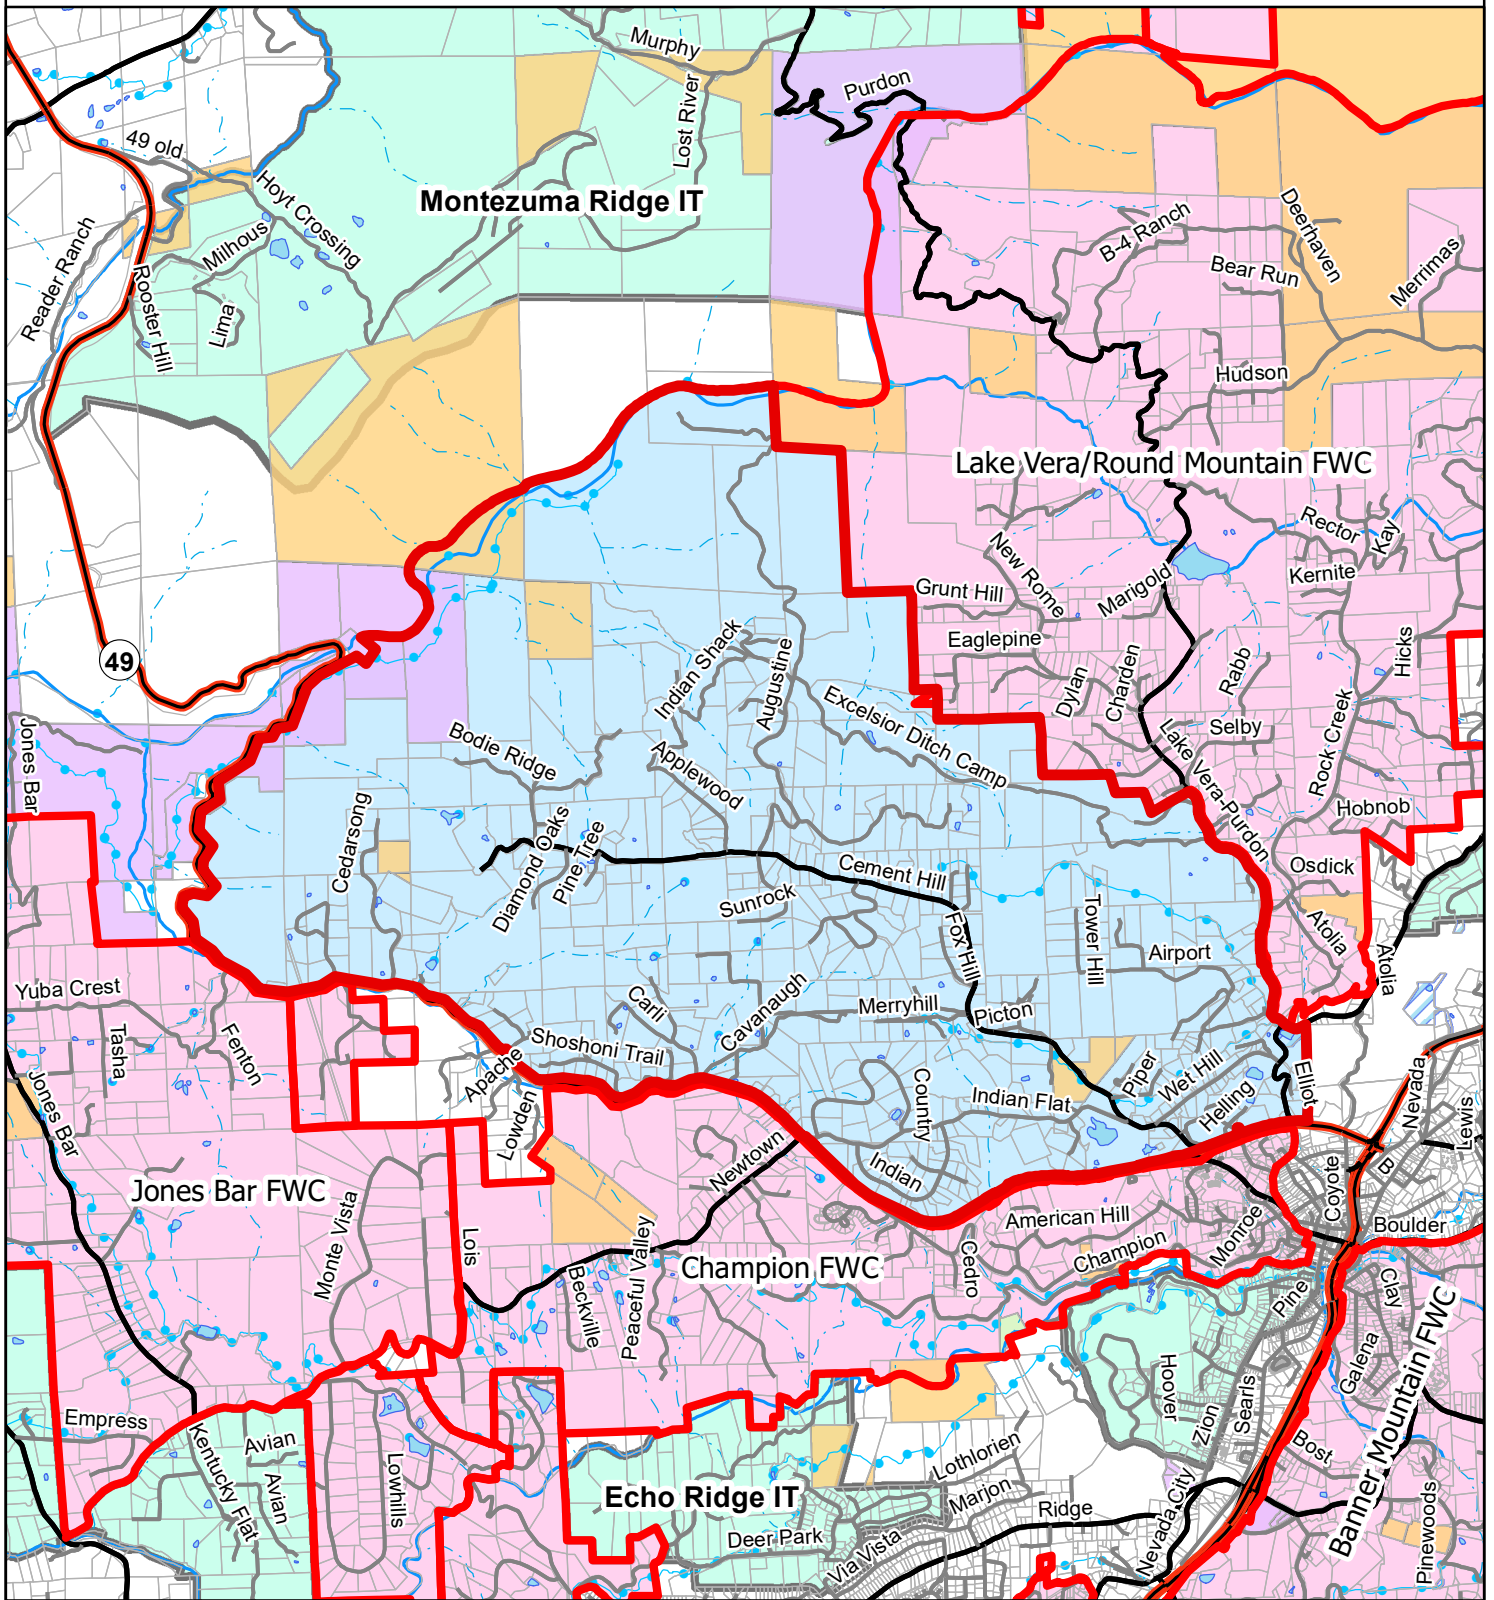

# Greater Cement Hill Neighborhood Firewise Community

Firewise Community	Lakes & Ponds	Highways	<b>Lands</b>
Other Firewise Communities	Stream - Perennial	Major Roads	National Forest
Other 'In Training' Firewise Communities	Stream - Intermittent	Local Roads	BLM
Parcels	Canal/Ditch		State of Calif.
			NID

**Fire Safe Council of Nevada County**

Scale: 1:48,000

0 0.5 1 1.5 Miles

8/09/2019 - AD