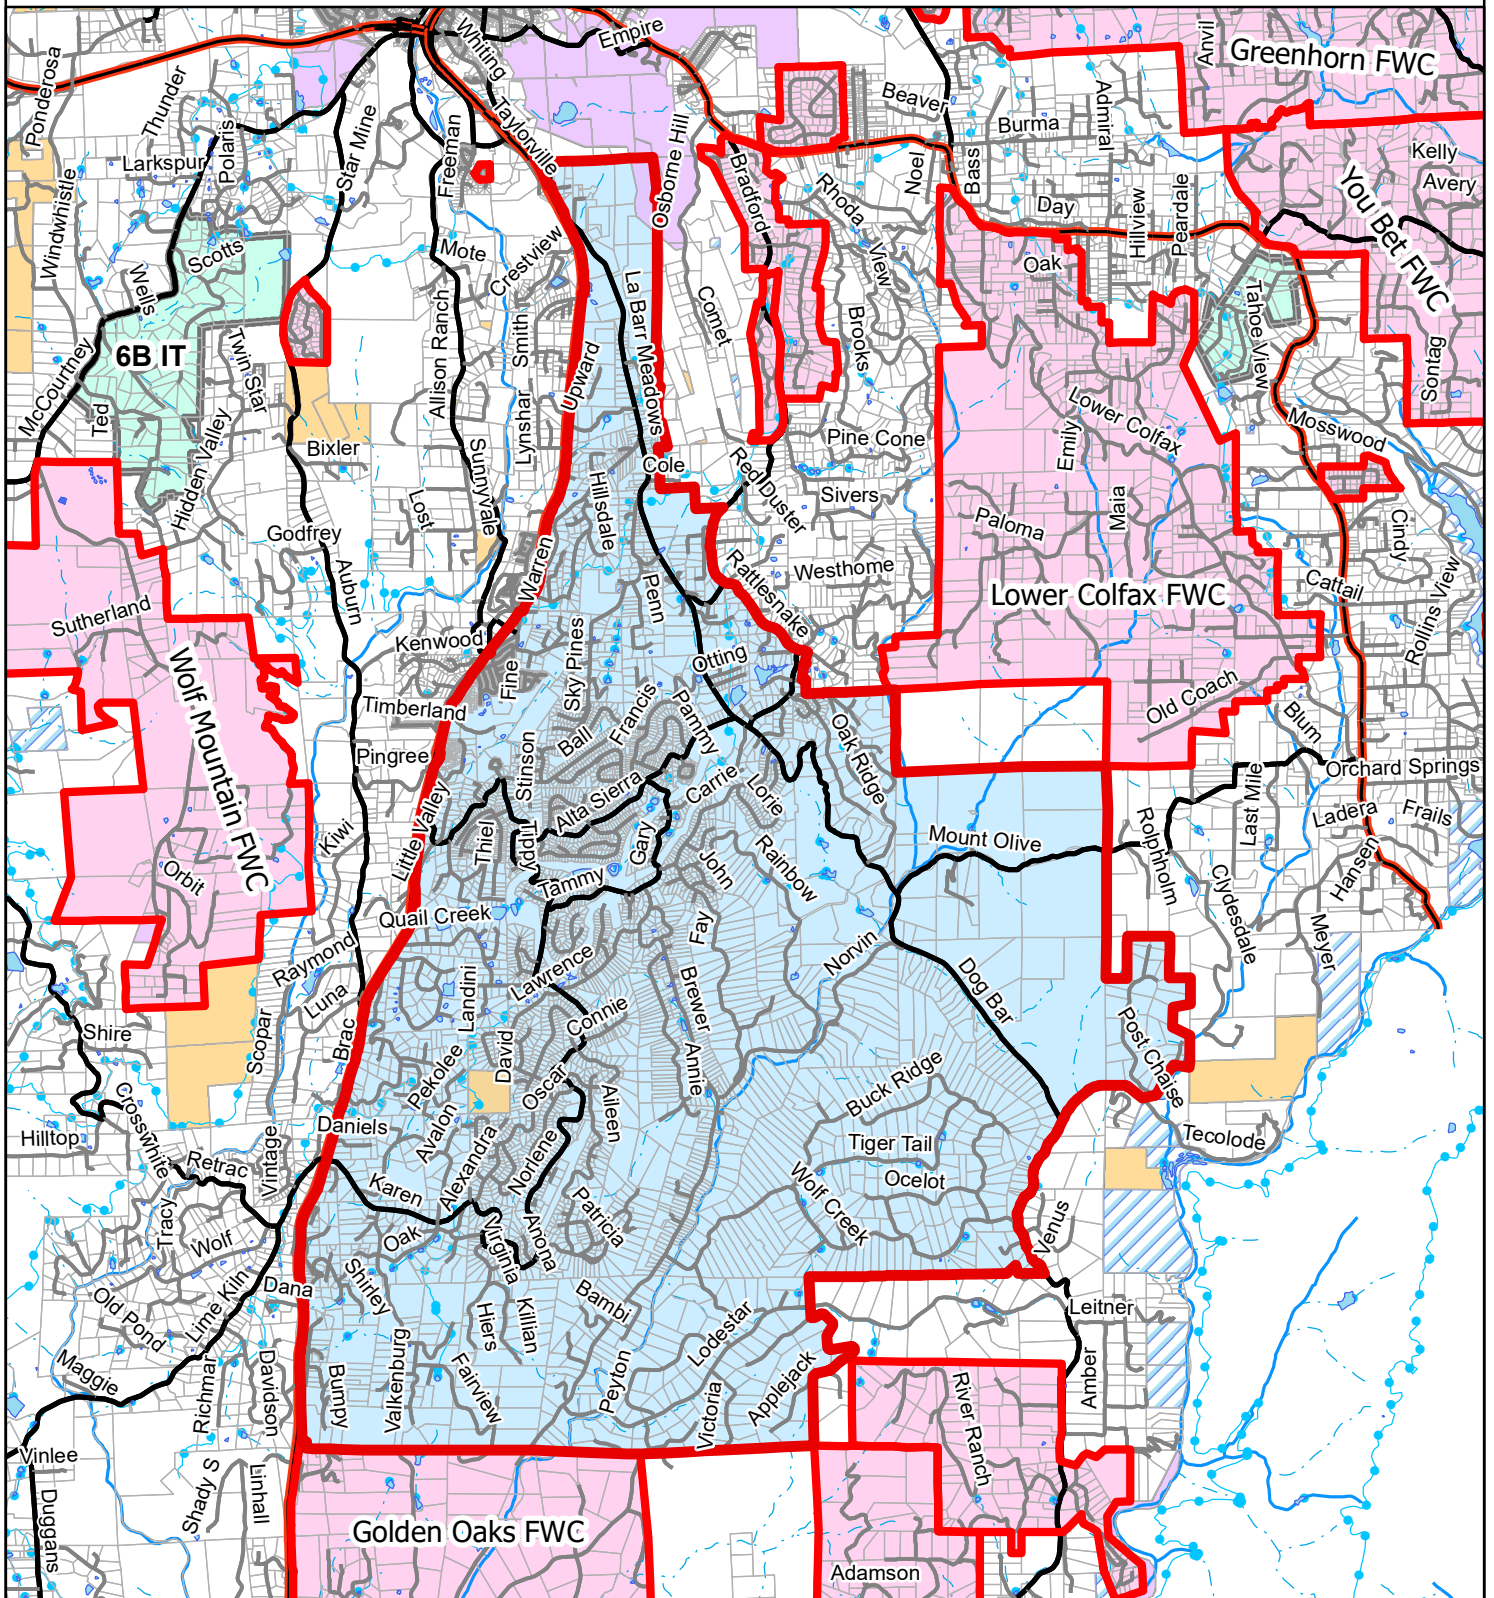

Greater Alta Sierra Firewise Community

Firewise Community	Lakes & Ponds	Highways	National Forest
Other Firewise Communities	Stream - Perennial	Major Roads	BLM
Other 'In Training' Firewise Communities	Stream - Intermittent	Local Roads	State of Calif.
Parcels	Canal/Ditch		NID

Fire Safe Council of Nevada County

Scale: 1:72,000

0 0.5 1 1.5 2 Miles

8/09/2019 - AD