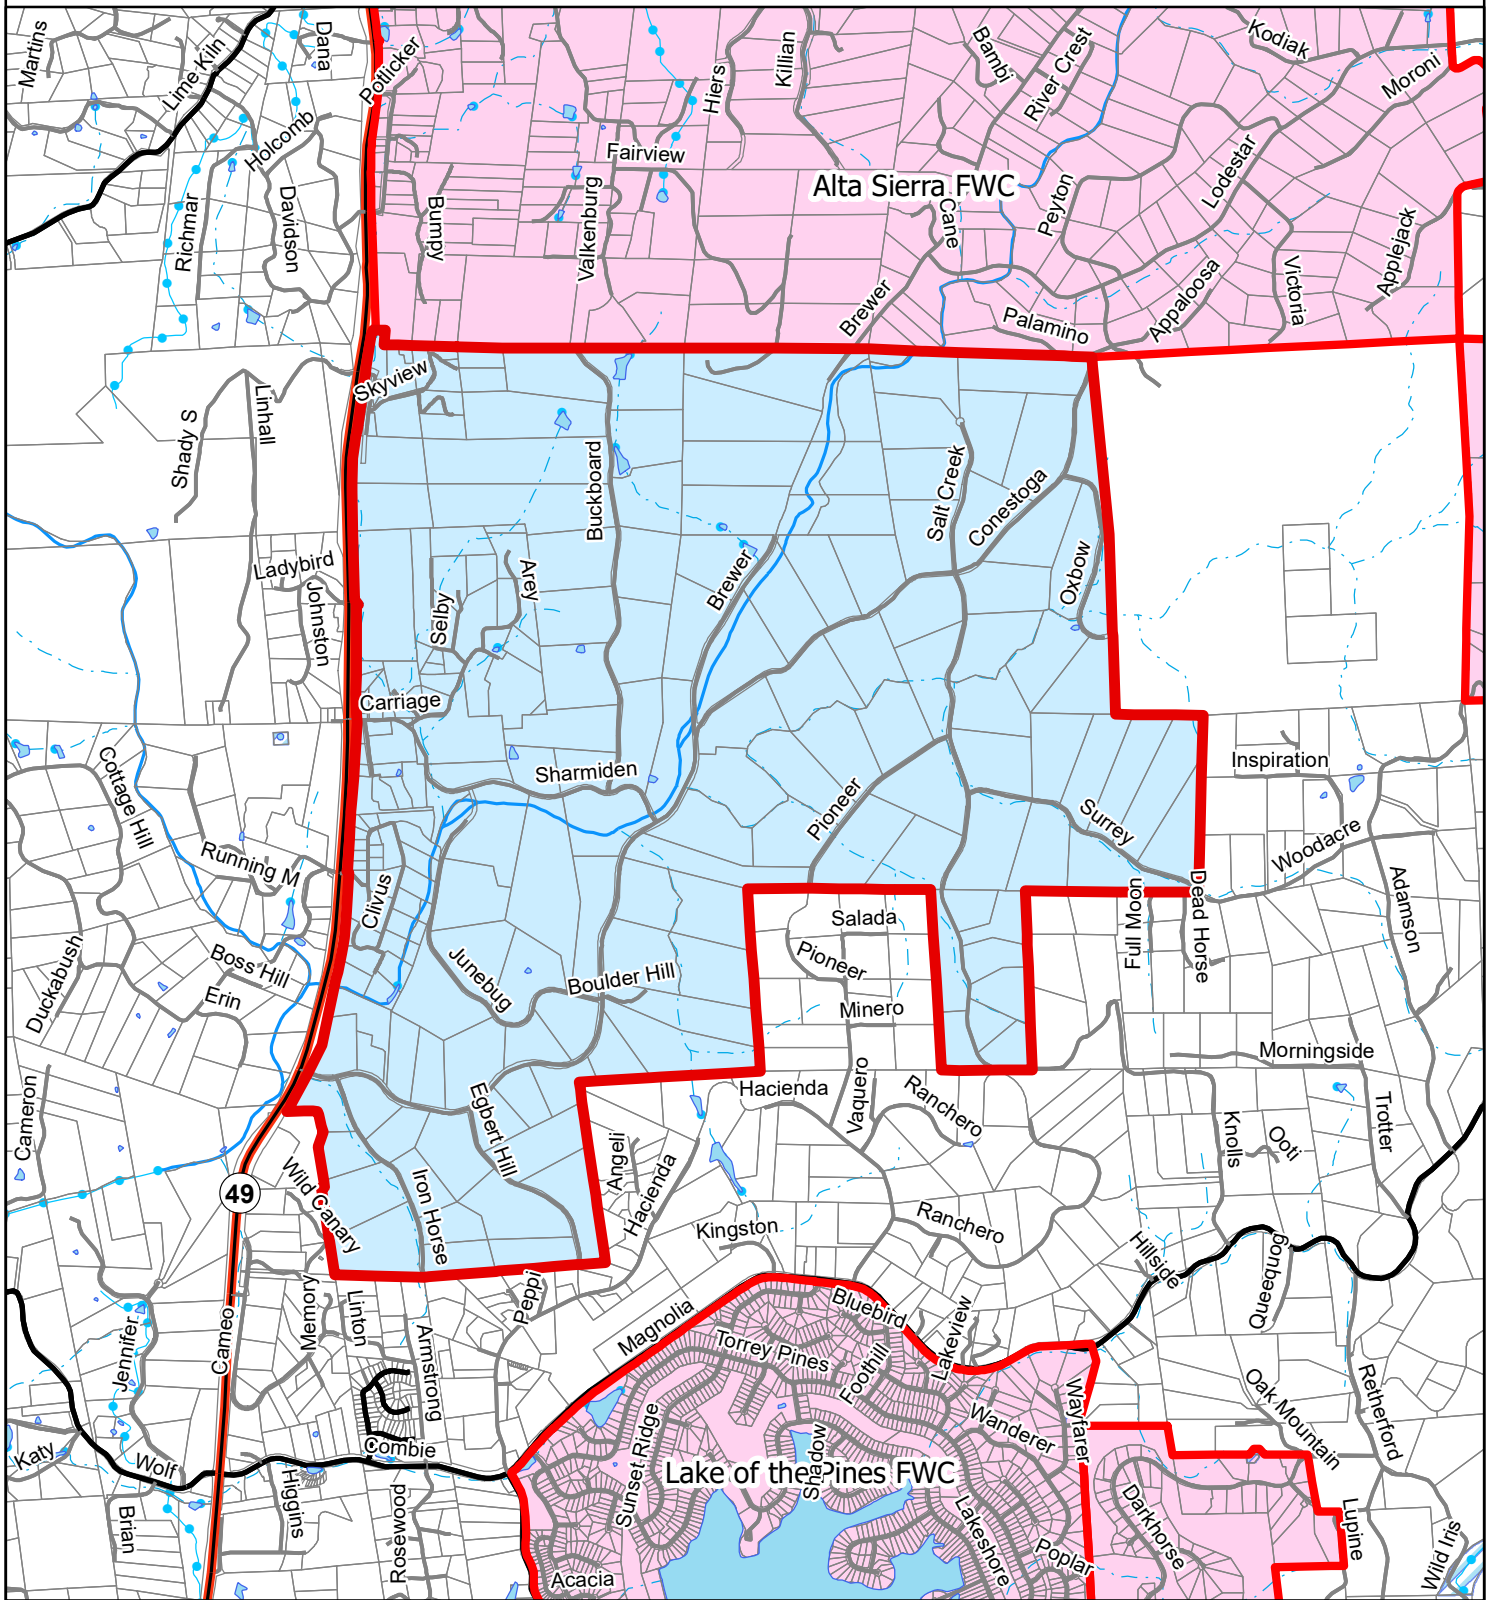

Golden Oaks Firewise Community

Firewise Community	Lakes & Ponds	Highways	National Forest
Other Firewise Communities	Stream - Perennial	Major Roads	BLM
Other 'In Training' Firewise Communities	Stream - Intermittent	Local Roads	State of Calif.
Parcels	Canal/Ditch		NID

Fire Safe Council of Nevada County

Scale: 1:34,000

0 0.25 0.5 0.75 1 Miles