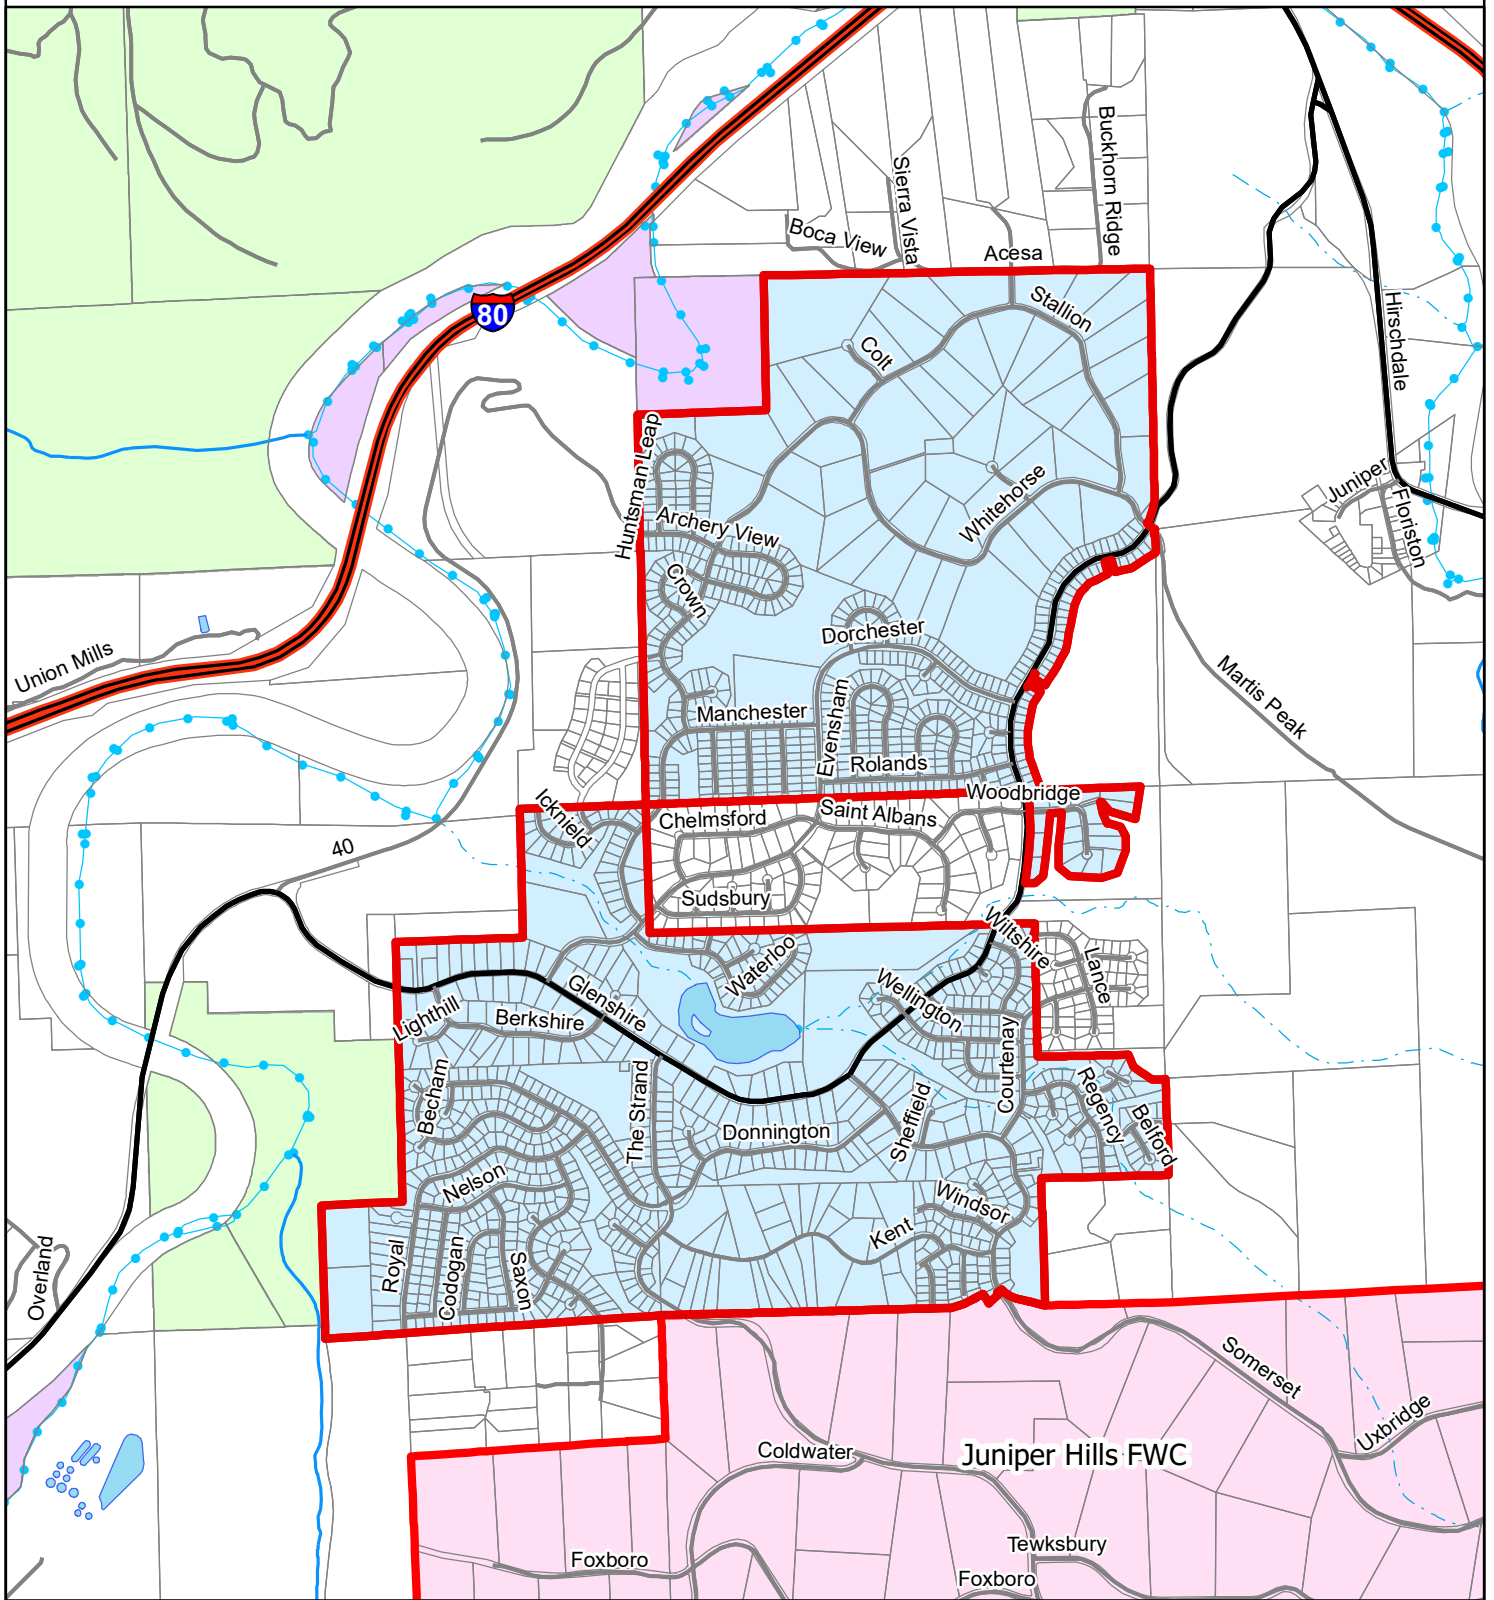

Glenshire-Devonshire Firewise Community

Firewise Community	Lakes & Ponds	Highways	Lands	Fire Safe Council of Nevada County Scale: 1:24,000 0 0.25 0.5 0.75 Miles 8/09/2019 - AD
Other Firewise Communities	Stream - Perennial	Major Roads	National Forest	
Other 'In Training' Firewise Communities	Stream - Intermittent	Local Roads	BLM	
Parcels	Cannal/Ditch		State of Calif.	
			NID	