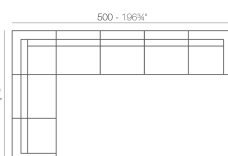

Combinations

Finishes

BASIC

Ref. 54026

Matt Polyethylene

RGBW LED DMX

Ref. 54026D

Unit with internal lighting with RGBW LED technology and remote control unit for switching colors. Also controlled by DMX-1024 (wireless), enabling communication between one or more products simultaneously via the DMX transmitter (not included).