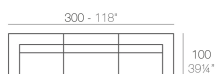

Combinations

Finishes

BASIC

Ref. 54026

Matt Polyethylene

RGBW LED DMX

Ref. 54026D

Unit with internal lighting with RGBW LED technology and remote control unit for switching colors. Also controlled by DMX-1024 (wireless), enabling communication between one or more products simultaneously via the DMX transmitter (not included).