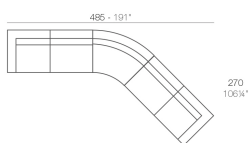

Combinations

Finishes

BASIC

Ref. 54026

Matt Polyethylene

RGBW LED DMX

Ref. 54026D

Unit with internal lighting with RGBW LED technology and remote control unit for switching colors. Also controlled by DMX-1024 (wireless), enabling communication between one or more products simultaneously via the DMX transmitter (not included).