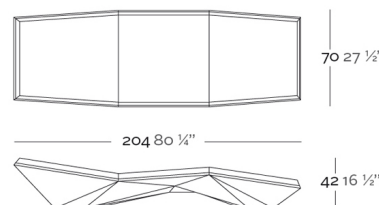

FAZ Sun Chaise
FAZ Tumbona

RGBW LED DMX

Ref. 54008D

Unit with internal lighting with RGBW LED technology and remote control unit for switching colors. Also control LED by DMX-1024 (wireless), enabling communication between one or more products simultaneously via the DMX transmitter (not included).

RGBW LED BATTERY

Ref. 54008Y

Unit with internal lighting with battery-powered RGBW LED technology. Includes charger and remote control for switching colors and charger. Available only in matte ice white finish.

RGBW LED DMX BATTERY

Ref. 54008DY