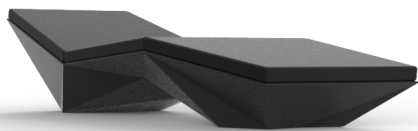

FAZ SUN CHAISE LONGUE

By Ramon Esteve

Ramón Esteve, architect of harmony, serenity, timelessness and universality has created mineral and emphatic shapes that make FAZ a design that contextualizes with homes and installations. An ambience, encircling as a result of the blissful combination of the material and lighting, so that the sole sensation would be its fusion. Their VONDOM spirit is experienced exclusively in the quality of the material that permits an exterior using even in the most exacting environments. The modularity of FAZ permits the consumers to adapt the furniture and flowerpots to their style and needs without losing the harmony of this furniture set. It's upholstery is available in excellent quality nautical canvas or polyester fabric. The result is a product that transmits essence, that contains the complexity and the density of a work finalized to the extreme degree, the purpose of which is to create desirable places to live. ca vivir.

View online: <https://www.vondom.com/products/54008>

Features

Description

Made of polyethylene resin by rotational moulding. 100% Recyclable. Item suitable for indoor and outdoor use. Available in different finishes.

Weight

31 Kg

Includes

CREVIN Indoor/outdoor Natural look fabric. Easy to clean. Optional

NAUTIC Indoor/outdoor Vinyl fabric By default

SILVERTEX Indoor/outdoor Vinyl fabric liner Optional

Finishes

BASIC

Ref. 54008

Matt Polyethylene

LACQUERED

Ref. 54008F

Lacquered Polyethylene

LIGHT

Ref. 54008W

White internally lit unit with LED technology. Available only in matte ice white finish.