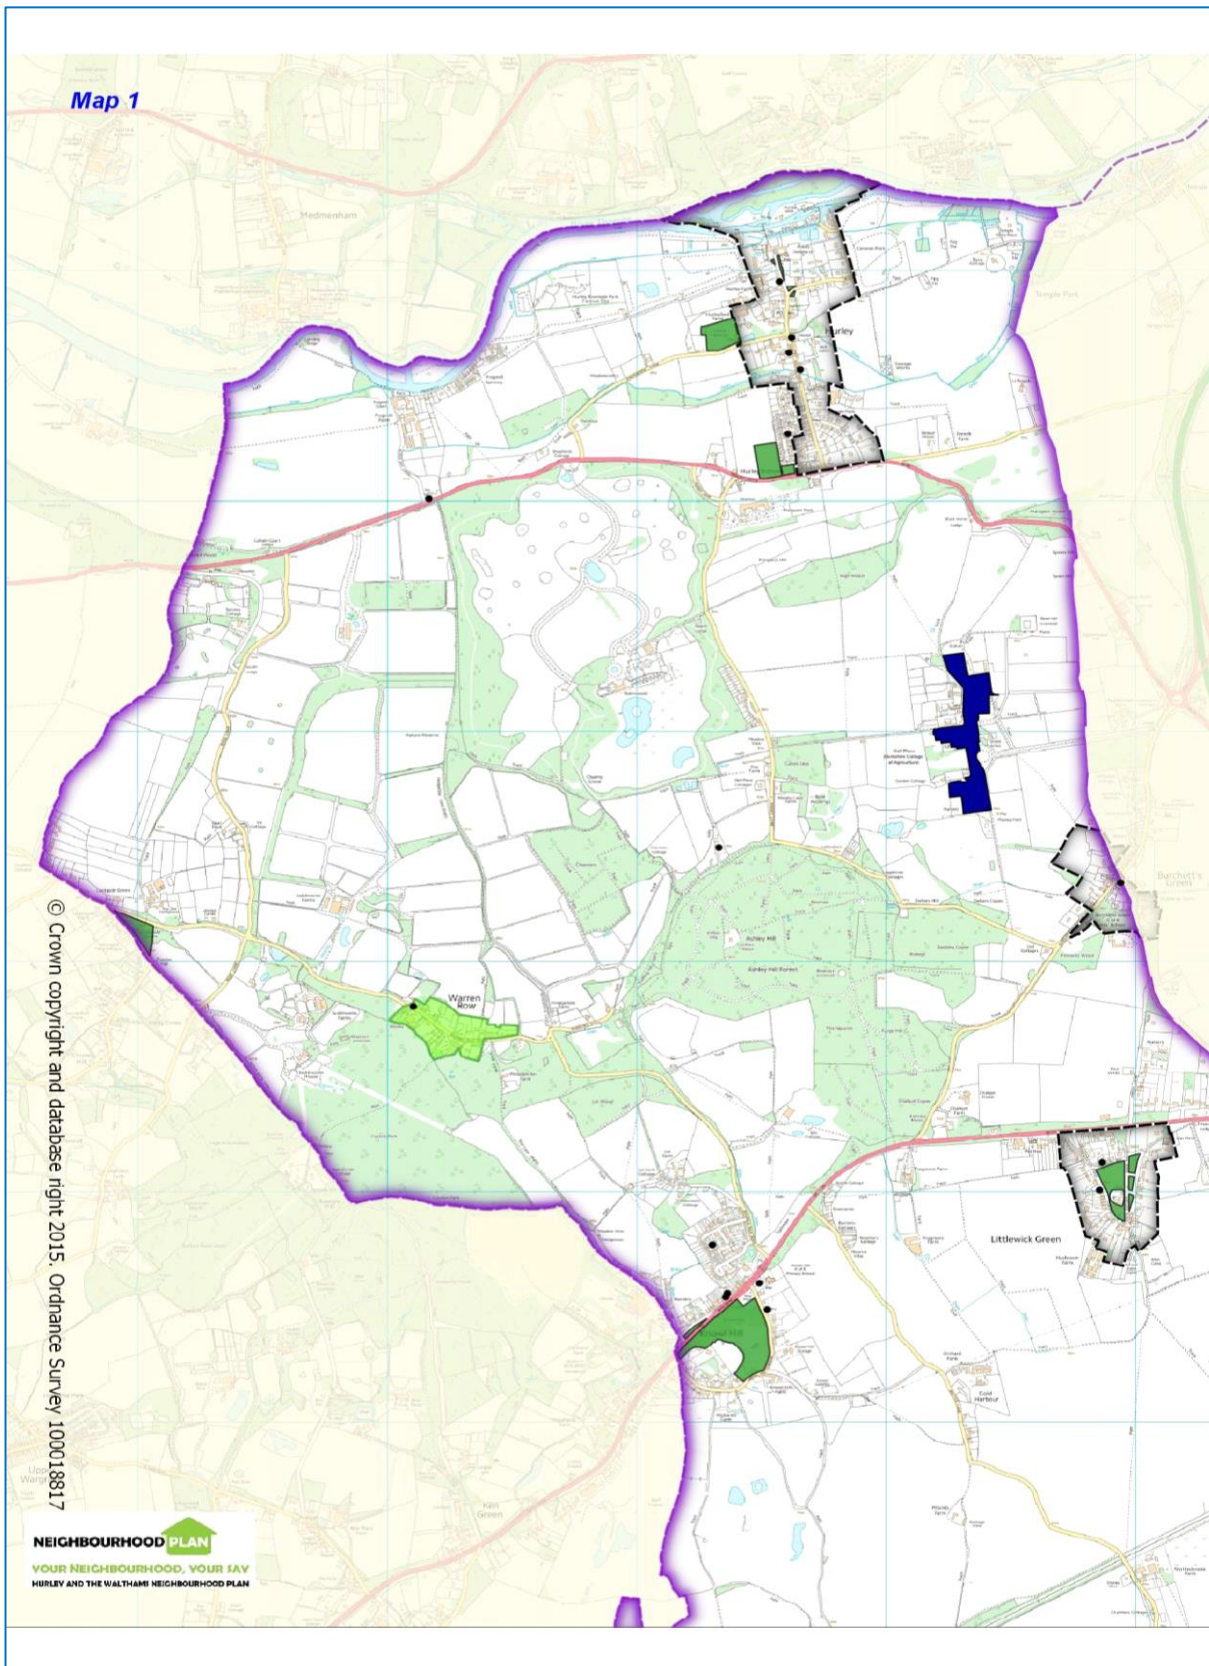

5. POLICIES MAPS

Map 1:

Insert map 2

- White Waltham Policies (WW)
- Area of Special Character (Gen3)
- Community Facilities (Gen5)
- Local Green Spaces (Gen7)
- Conservation Area
- RBWM Local Plan Major Development Site
- RBWM Local Plan Employment Area
- Neighbourhood Plan Boundary