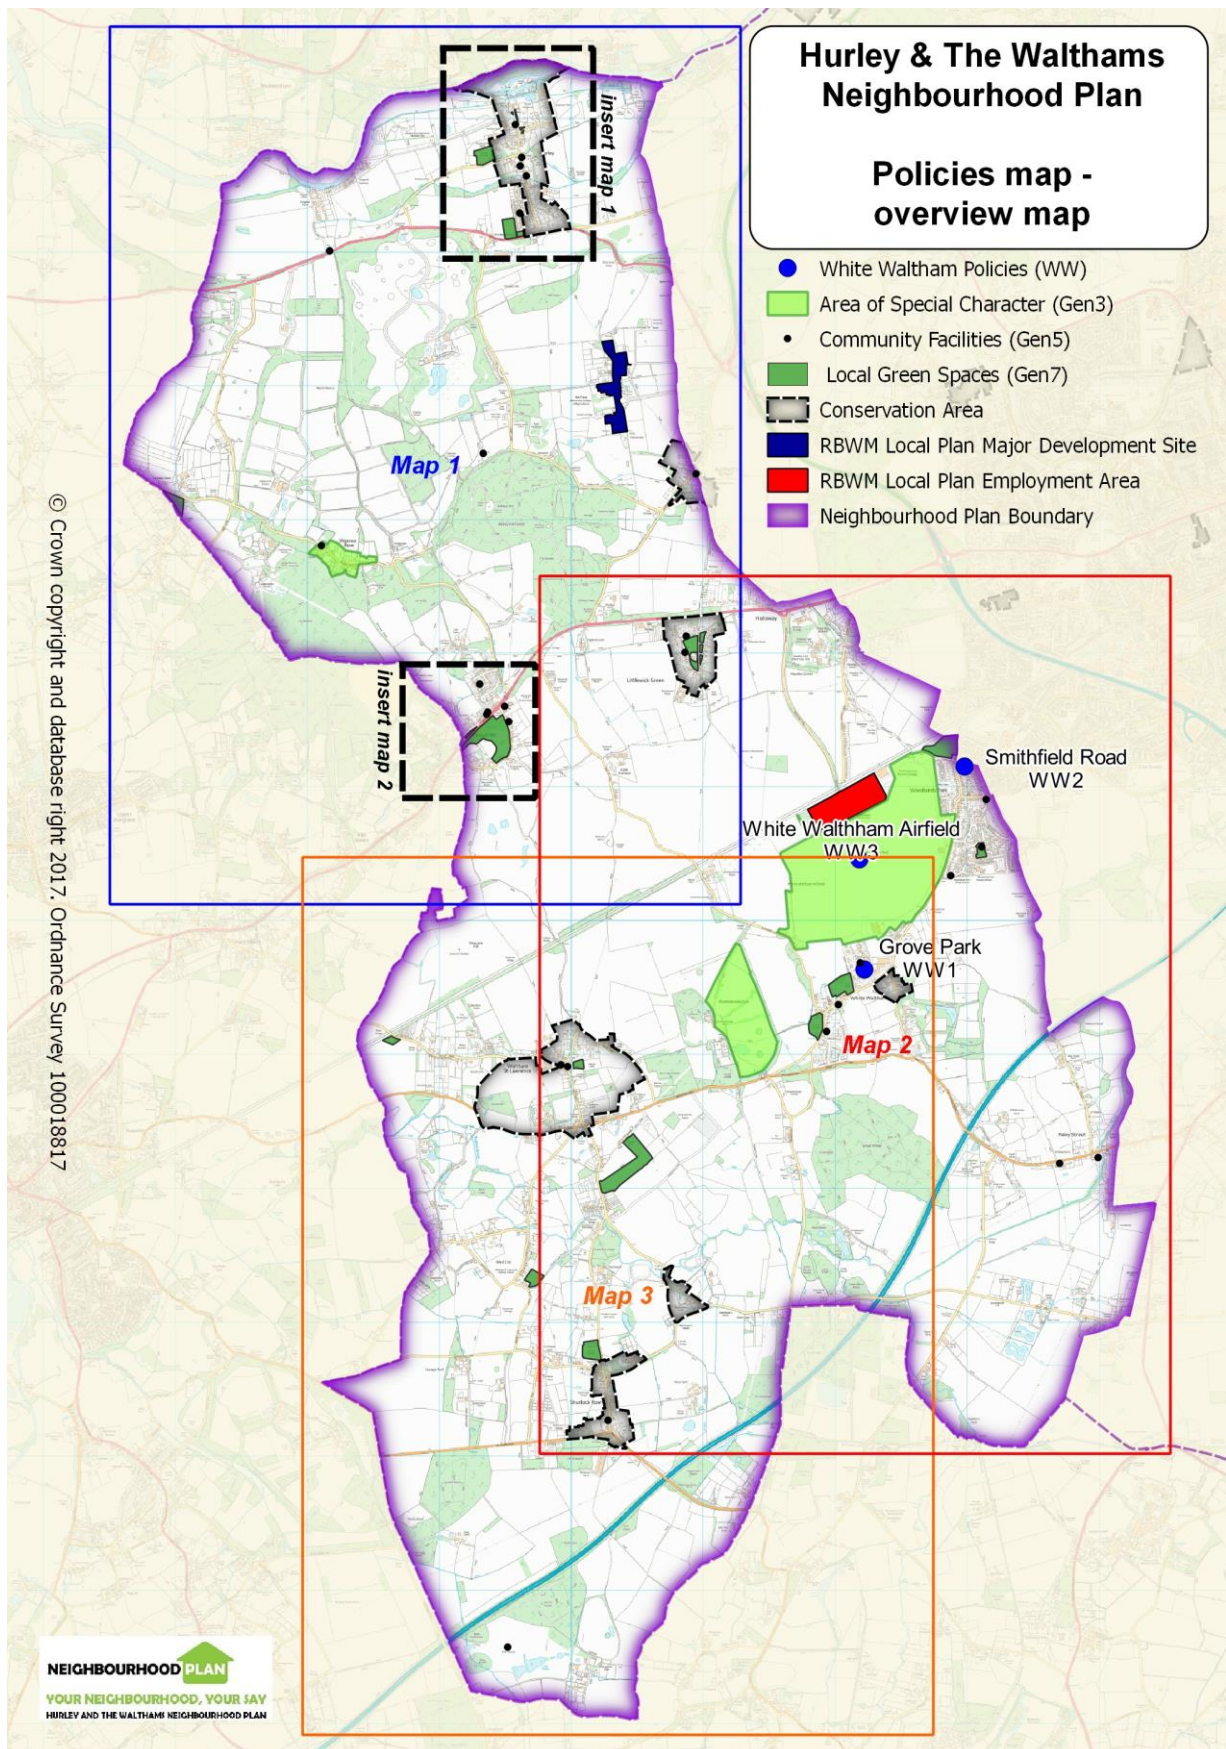

5. POLICIES MAPS

Map 1:

Insert map 2

- White Waltham Policies (WW)
- Area of Special Character (Gen3)
- Community Facilities (Gen5)
- Local Green Spaces (Gen7)
- Conservation Area
- RBWM Local Plan Major Development Site
- RBWM Local Plan Employment Area
- Neighbourhood Plan Boundary