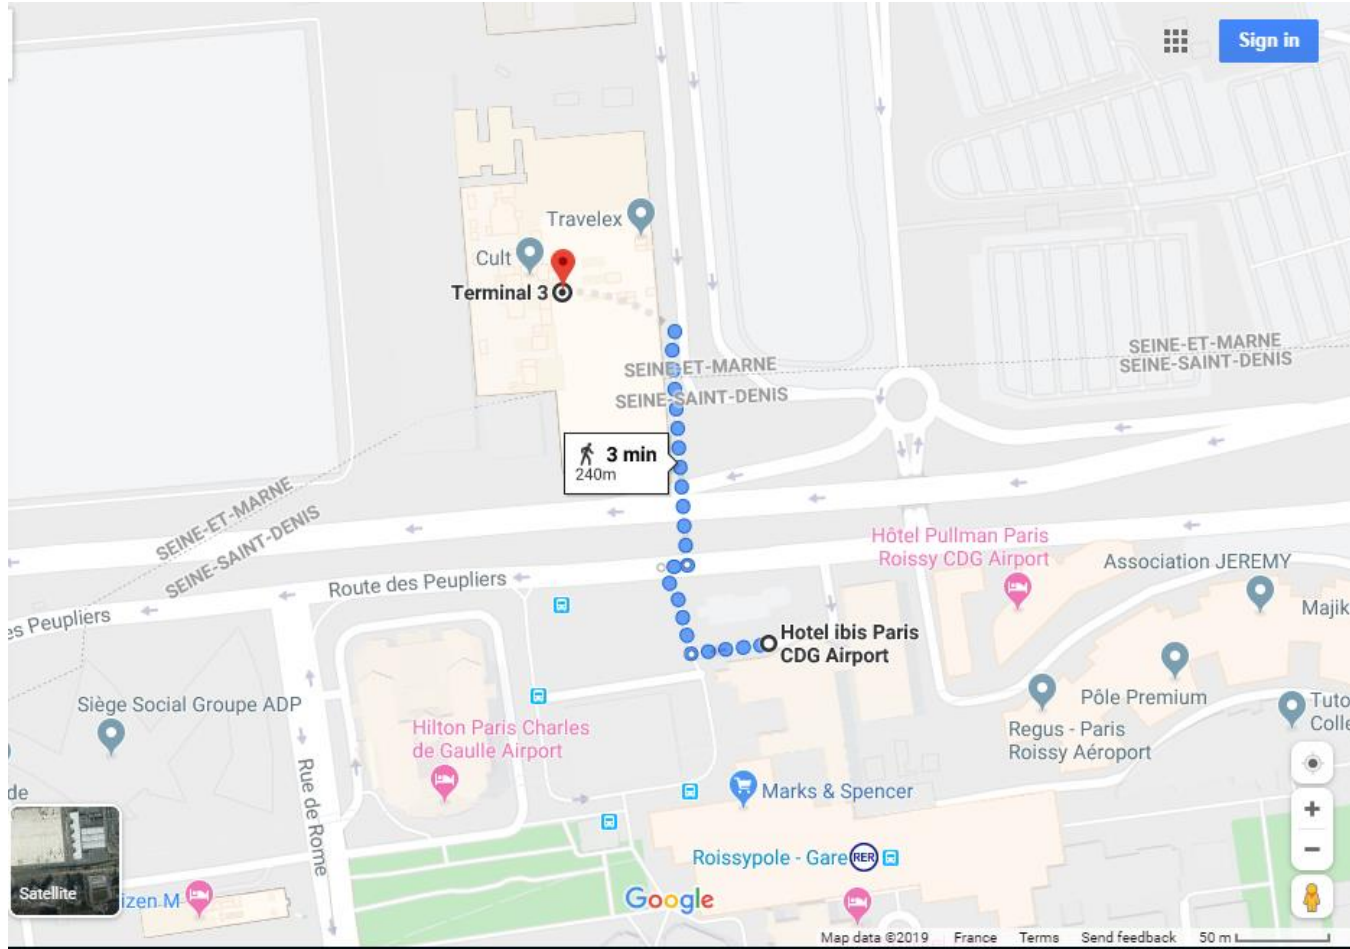

How to get there from...

...From Terminal 1:

To take the CDG Val
(the automatic shuttle) and
to go down at « Roissypole –
Gares » stop

How to get there from...

...From Terminal 3: walking distance

How to get there from...

... From one of the Terminal 2 or from the CDG Airport train station

To take the CDG Val (the automatic shuttle) and to go down at « Roissypole – Gares » stop