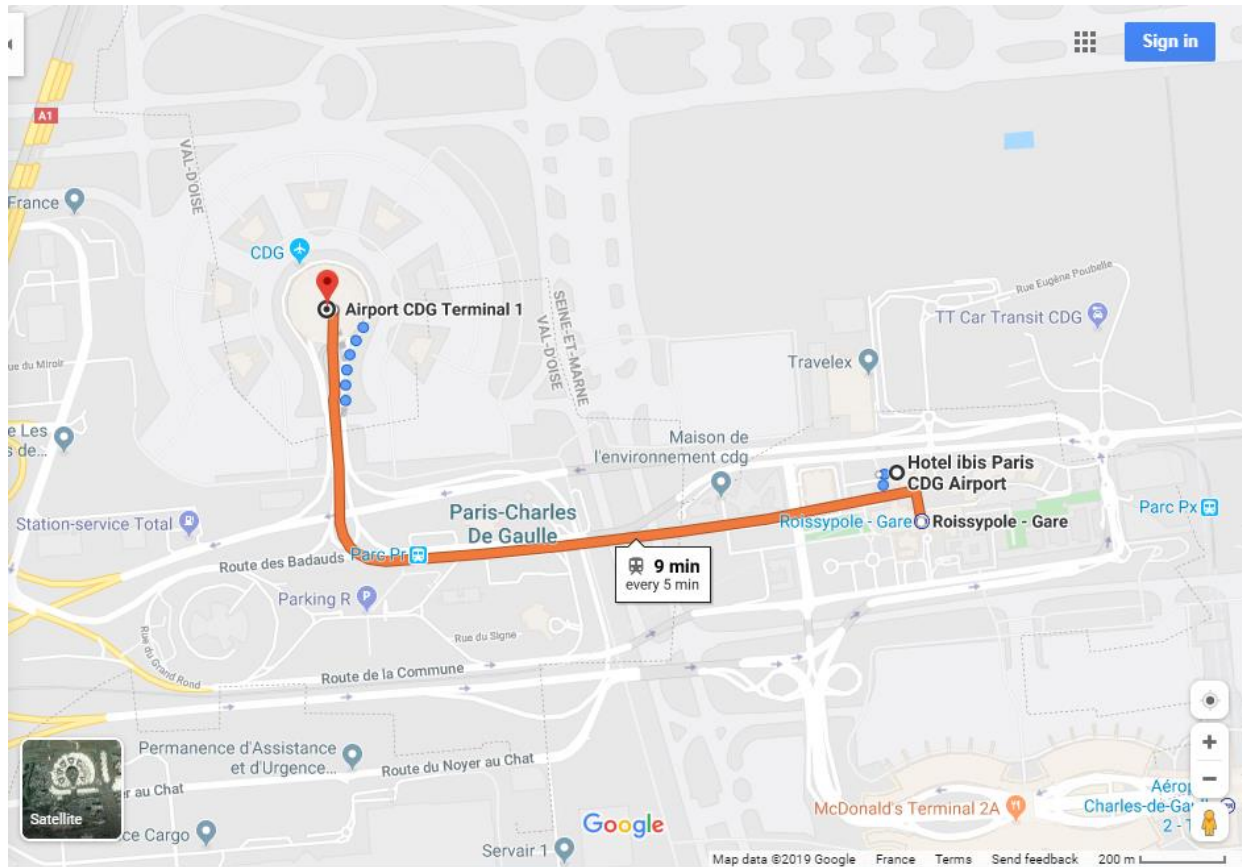

1st EU Premiclose Event – How to get there...

In this document, you will find more details to navigate through Charles De Gaulle Airport and to get to the Ibis Paris CDG Airport Hotel.

1st EU Premiclose Event – How to get there...

Don't hesitate to ask your way to :

IBIS Hotel Paris CDG Airport

Tremblay en France

Postale : Roissy-pôle - BP 11122

95701 ROISSY AEROPORT CEDEX

+33 1 49 19 19 19

The hotel as a Parking

- www.ibishotel.com
- www.accorhotels.com
- <https://www.google.de/maps/place/Hotel+ibis+Paris+CDG+Airport/@49.0108001,2.5582515,17z/data=!3m1!4b1!4m8!3m7!1s0x47e67242f2290f51:0x21b0819ff44ee019!5m2!4m1!1i2!8m2!3d49.0107966!4d2.5604402?hl=en>

How to get there from...

...From Terminal 1:

To take the CDG Val
(the automatic shuttle) and
to go down at « Roissypole –
Gares » stop

How to get there from...

...From Terminal 3: walking distance

How to get there from...

... From one of the Terminal 2 or from the CDG Airport train station

To take the CDG Val (the automatic shuttle) and to go down at « Roissypole – Gares » stop