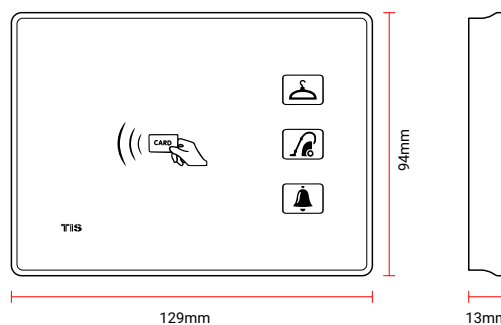

- ➕ RF card Reader and Access Control
- ➕ Hotel Service indicators
- ➕ RGB programable backlite for the DND, MUR and Laundry
- ➕ Touch bell press with built in relay switch

KEY FEATURES

- ★ Wall mount, Panel
- ★ Works with TIS-BUS Protocol
- ★ 4 digital inputs for service button connection.
- ★ Fit in all backbox standard sizes (US, UK, EU)

LUNA BEDSIDE PANEL

Outdoor bell panel with RFID

Model: LUNA-3S-Bell-RF

PRODUCT SPECIFICATIONS

	Touch	Active area Touch Type	1 button for bell Capacitive
	Input	RF card reader Using Panel Addition	Temic RF Type 4 Digital Inputs
	Output	Low Current Relay	1 Relay Output 2A/12V
	TIS Bus	Number of devices on 1 line Bus voltage Current consumption	Max. 64 12-32 V DC <25 mA / 24 V DC
	Protection		Reverse Polarity Protection ESD Protection
	Reaction time		approx. 20ms
	Mounting	Wall mount	by 2 screws on the back box (UK, Europe, US)
	Connection terminal	Data	2 mail pins connectors to fit in panel addition
	Operating and display elements	touch buttons Backlight TIS bus Upgrading	1 touch button ... 3 RGB indicators + RFID icon white LEDs TIS Protocol messages and commands By Rs485 upgrading kit.
	Functions	Bell Press RFID	Touch Button Access Control
	Weight	Without packaging	120 g
	Dimensions	Length x Width x Height	129mm x 13mm x 94mm (94mm peak)
	Housing	Materials Casing color Internal Parts color IP rating	PC fire proof / Glass in front Silver plating frame. Glass black Black & White IP 50
	Temperature range	Operation Storage Transport	-10...60°C -20...50°C -25...75°C
	Air humidity		<80% non-condensing