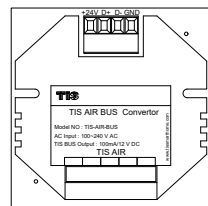

TIS AIR BUS CONVERTOR

With Power Supply

Model: TIS-AIR-BUS-3W

Data Sheet Rev 3.1

OVERVIEW

Air Bus Convertor is a mini solution that instantly upgrades your home. All you need to do is mount the device next to or behind a wired module and set it with your phone application to control your home from anywhere by smart TIS app.

KEY BENEFITS

- + Programming and Communication Port
- + Convert any TIS-BUS Device to be linked to WIFI.
- + TIS Claude Server Connection
- + Internal Timer and Logic.

KEY FEATURES

- ★ Supplies Power for TIS Wired Wall Panels
- ★ Works with the TIS-BUS Protocol
- ★ Standard 35 mm Din-Rail Mounted
- ★ Bidirectional Convertor: AIR-BUS/ BUS-AIR.
- ★ Can be mount as panel addition behind TIS panels

TIS AIR BUS CONVERTOR

With Power Supply

Model: TIS-AIR-BUS-3W

PRODUCT SPECIFICATIONS

⚡ Power supply	Input Voltage	80-240 VAC 50/60 Hz
	Output Power	3W / 12V
	Protection	Built-in Protection fuse
	Current consumption	10-30 mA / 12 V DC
🛡️ Protection	Bus connection	Reverse Polarity Protection
📶 TIS AIR	WIFI Signal	2.4 GHz
	Protocol Standard	802.11 b/g/n
🔩 Mounting	Behind the panel	Attached to the back of TIS panel, can be fit in all universally standard electrical back box.
	Din-Rail	standard size Din rail-mount
🔌 Connection terminal	Load and Power	Screw terminal 0,25...2mm ²
	Data / bus	connectors Link
	Panel Link	Female 2 connectors for TIS panel connection
📏 Weight	Without packaging	20 gr
📏 Dimensions	Length × Width × Height	50mm × 24mm × 54mm
	With the cover	50mm × 32mm × 54mm
🏠 Housing	Materials	PC fire-proof
	Casing color	White
	IP rating	IP 20
🌡️ Temperature range	Operation	-30...60°C
	Storage	-20...60°C
	Transport	-30...75°C
💧 Air humidity		<85% non-condensing