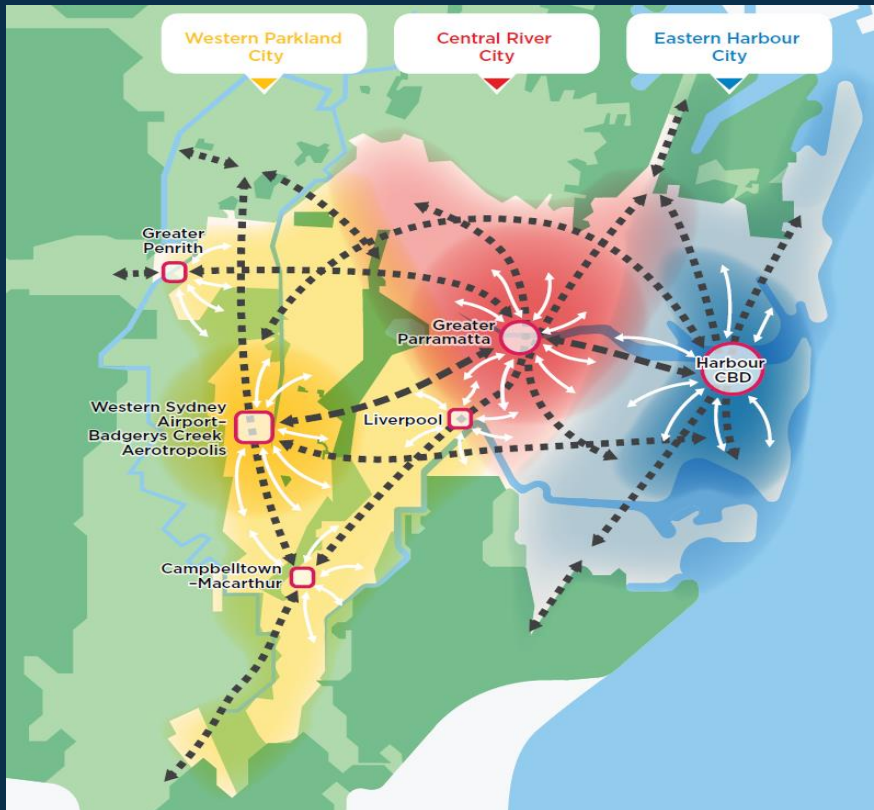

**NSW BUSINESS & SKILLED MIGRATION
M.I.A AUGUST 2018**

YOUR FUTURE STARTS HERE

Department of Industry Priority Focus

Greater Sydney – A metropolis of three cities

A metropolis of three cities where residents live within 30 minutes of jobs, education, health and leisure facilities and services

Western Sydney City Deal

Partnership between the Australian and NSW Governments together with eight local councils to create the Western Parkland City

Why choose Western Sydney?

Connectivity & Infrastructure

Rail Links

Road Network

Rapid Bus Services

Digital Connectivity

Freight Line

Workforce & Skills

World Class Universities

Talented Workforce